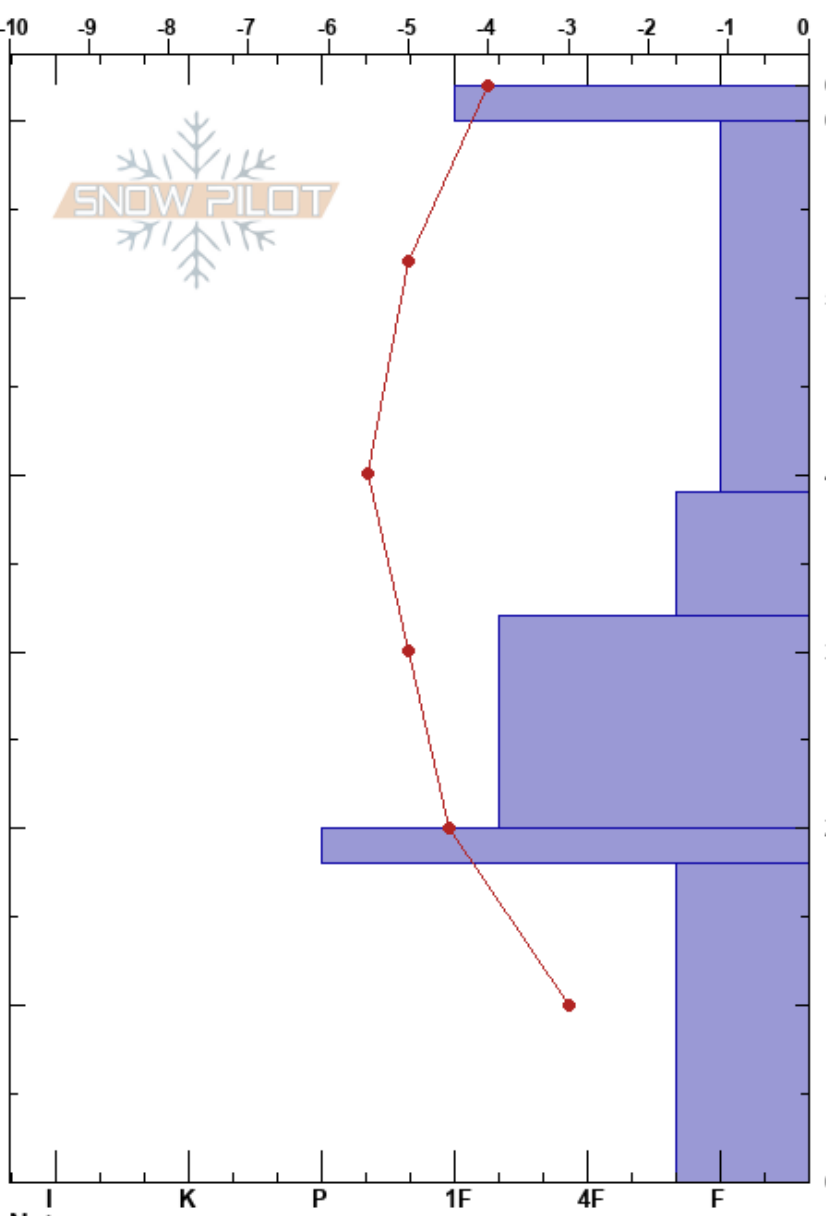

Red Lady 20181128  
 Sawatch  
 CO  
 Elevation: 11500 ft  
 Aspect: 125°

Austen Beason  
 11/28/2018 - 10:45am  
 Co-ord: 13S 322191W 4305665N  
 Slope Angle: 26°  
 Wind Loading: yes

Stability:  
 Air Temperature: -2°C  
 Sky Cover: OVC  
 Precipitation: S-1  
 Wind: SW Light Breeze

HS:62  
 PF:40  
 18-0cm: Problematic layer

Specifics: Collapsing, localized; Recent avalanche activity on similar slopes; Recent avalanche activity on different slopes; Ski tracks on slope

Form	Crystal Size	Moisture	$\rho$ kg/m <sup>3</sup>	Stability tests & Layer comments
⊙⊙	0.1			
/ (•)	0.1-0.5			
☼	0.3			
☼	0.3			
⊙⊙	0.5-1			
^	1-2			← CT13, SC @15cm ← CT13, SC @10cm