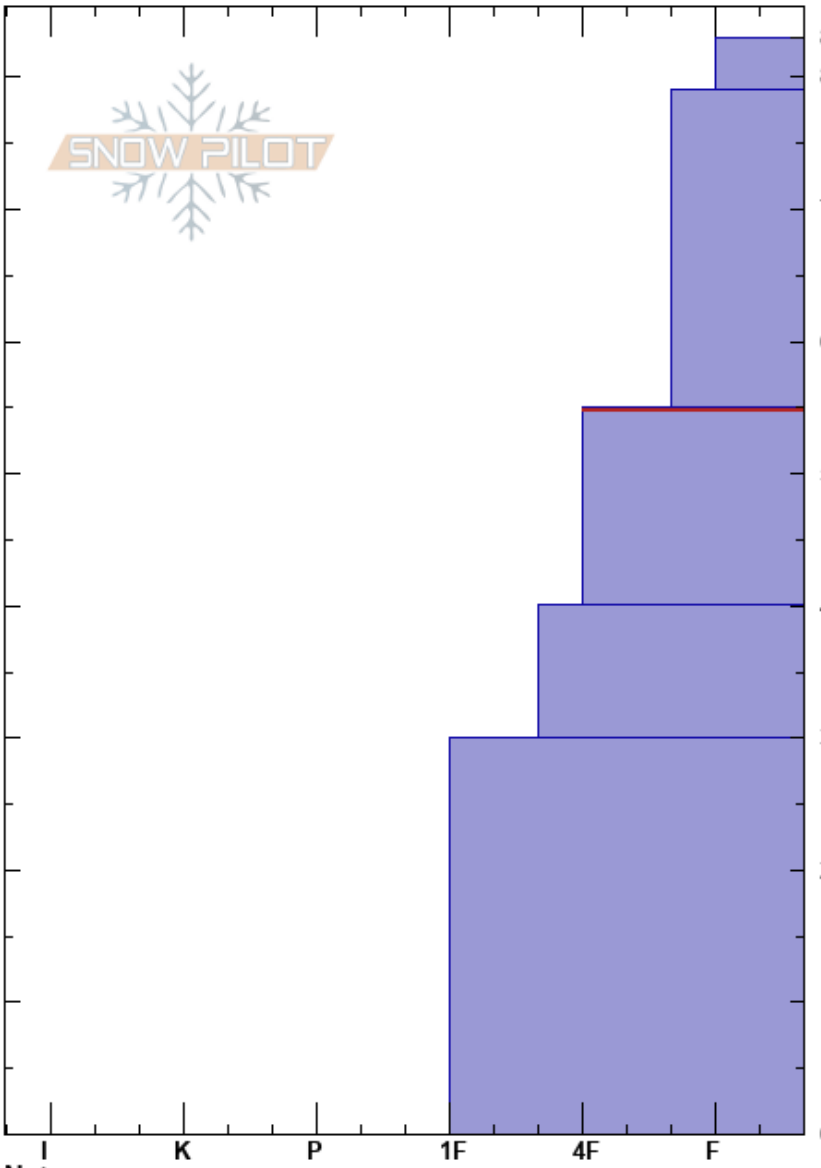

Bear Basin, NE
Madison Range-N
MT
Elevation: 8800 ft
Aspect: 70°
Specifics: We skied slope

Eric Knoff
11/28/2018 - 12:30pm
Co-ord:
Slope Angle: 28°
Wind Loading: no

Stability: HS:83
Air Temperature: -5°C
Sky Cover: SCT
Precipitation: NO
Wind: W Light Breeze

Layer Notes:
55-40cm: Problematic layer

Crystal Form	Size	Moisture	ρ kg/m ³	Stability tests & Layer comments
+ (Σ)				
/				
⊖				
•				
•				

Notes: Strong stable snowpack.

ECTX