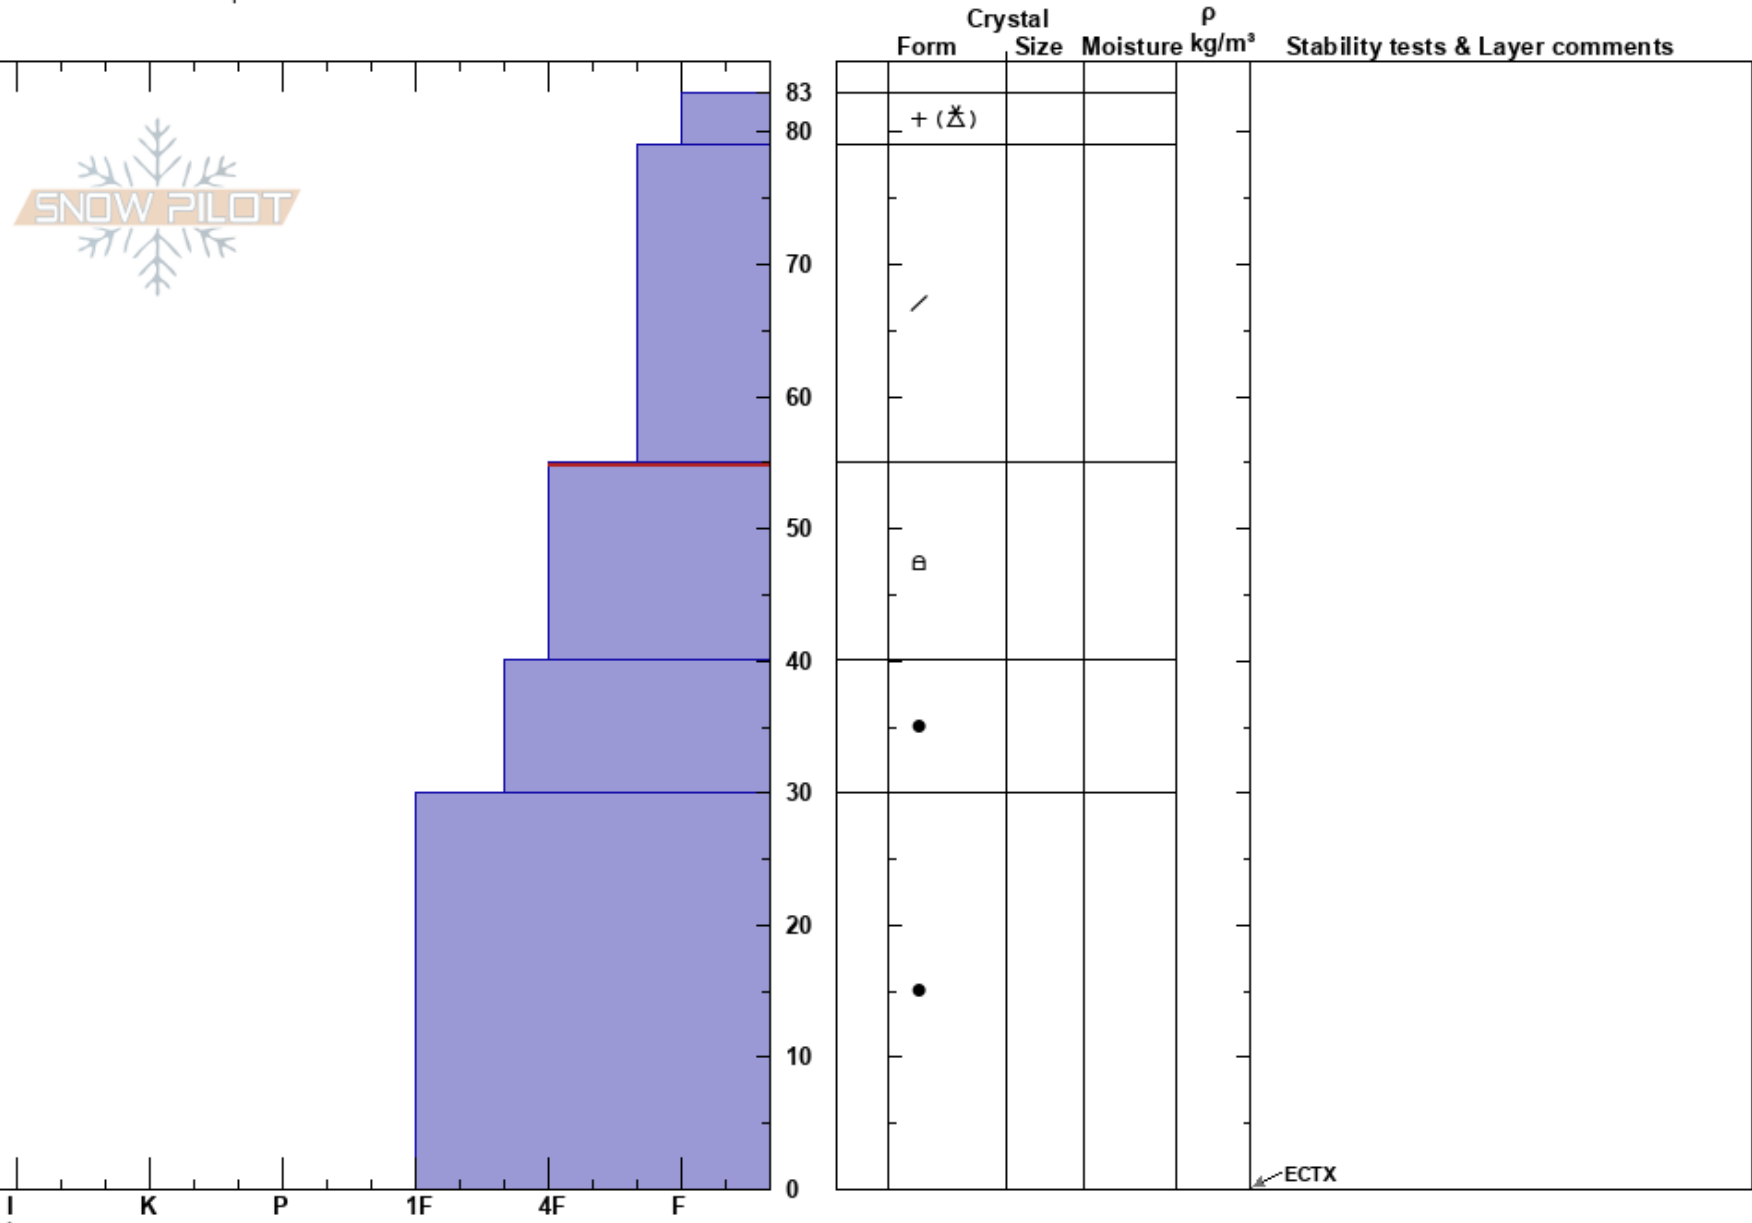

Bear Basin, NE
Madison Range-N
MT
Elevation: 8800 ft
Aspect: 70°
Specifics: We skied slope

Eric Knoff
11/28/2018 - 12:30pm
Co-ord:
Slope Angle: 28°
Wind Loading: no

Stability: **HS:83**
Air Temperature: -5°C
Sky Cover: SCT
Precipitation: NO
Wind: W Light Breeze
Layer Notes: 55-40cm: Problematic layer

Notes: Strong stable snowpack.