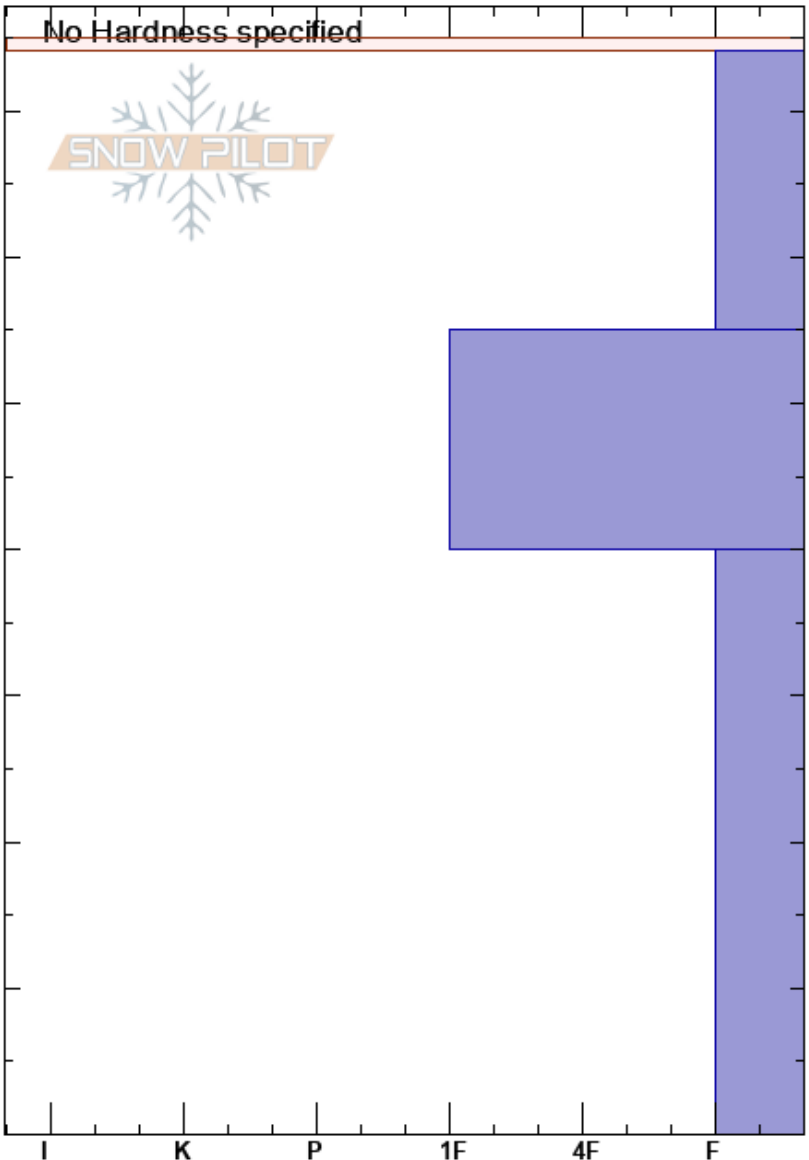

west summit loop SPx
 Park Range
 CO
 Elevation: 9596 ft
 Aspect:
 Specifics: Collapsing, widespreac

john morrone
 11/26/2018 - 11:04am
 Co-ord: 40.37988N, -106.74632W
 Slope Angle: 0°
 Wind Loading:

Stability:
 Air Temperature: 25°C
 Sky Cover: CLR
 Precipitation: NO
 Wind: Calm

HS:75
 PF:75
 Layer Notes:
 74-55cm: loose
 40-0cm: loose facets
 40-0cm: Problematic layer

Depth (cm)	Crystal		Moisture	ρ kg/m ³	Stability tests & Layer comments
	Form	Size			
75	V	1.5			
74-55	*		D		74-55cm: loose
40-55			D		
40-0	^		D		40-0cm: loose facets

Notes: bluebird, 50 mile viz, notable solar effect