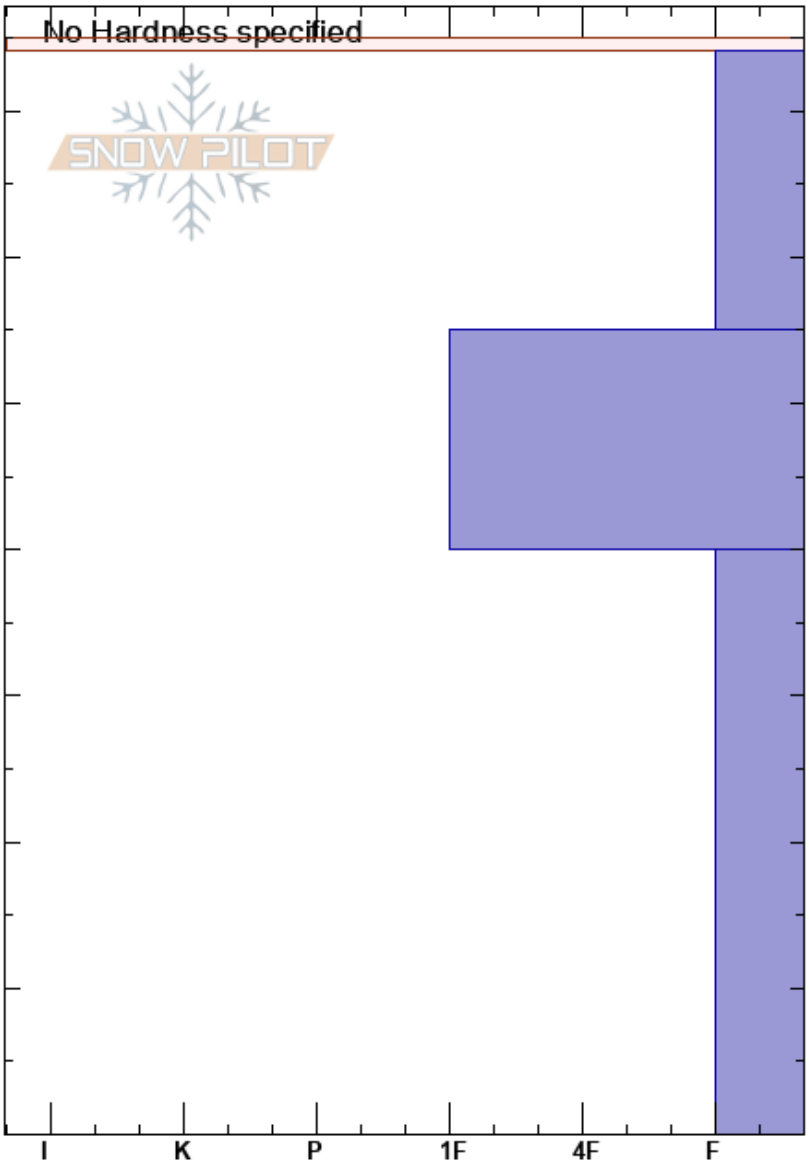

west summit loop SPx  
 Park Range  
 CO  
 Elevation: 9596 ft  
 Aspect:  
 Specifics: Collapsing, widespreac

john morrone  
 11/26/2018 - 11:04am  
 Co-ord: 40.37988N, -106.74632W  
 Slope Angle: 0°  
 Wind Loading:

Stability:  
 Air Temperature: 25°C  
 Sky Cover: CLR  
 Precipitation: NO  
 Wind: Calm

HS:75  
 PF:75  
 Layer Notes:  
 74-55cm: loose  
 40-0cm: loose facets  
 40-0cm: Problematic layer

Height (cm)	Crystal		Moisture	$\rho$ kg/m <sup>3</sup>	Stability tests & Layer comments
	Form	Size			
75	V	1.5			
74-55	*		D		74-55cm: loose
40-55			D		
40-0	^		D		40-0cm: loose facets

Notes: bluebird, 50 mile viz, notable solar effect