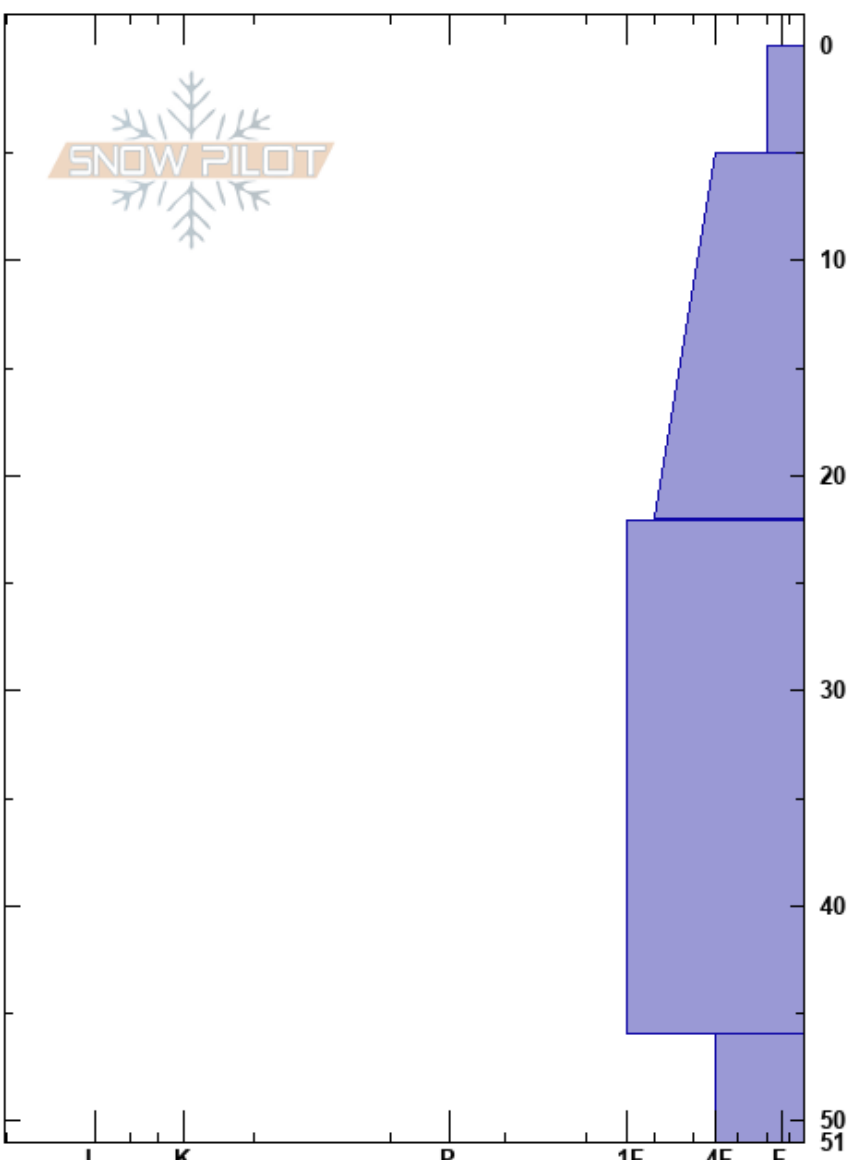

Verldens ende29.11  
 Lyngen Alps  
 Norway  
 Elevation: 400 m  
 Aspect: 135°  
 Specifics:

Patrik Jonsson  
 29/11/2018 - 11:30  
 Co-ord: 69.58696N, 20.23012E  
 Slope Angle: 10°  
 Wind Loading:

Stability:  
 Air Temperature:  
 Sky Cover:  
 Precipitation:  
 Wind:

HS:51  
 Layer Notes:  
 22-22.1cm: Problematic layer

Crystal Form	Size	Moisture	$\rho$ kg/m <sup>3</sup>	Stability tests & Layer comments
+		D		
/		D		
/		D		
.		D		
○		M		

Notes: