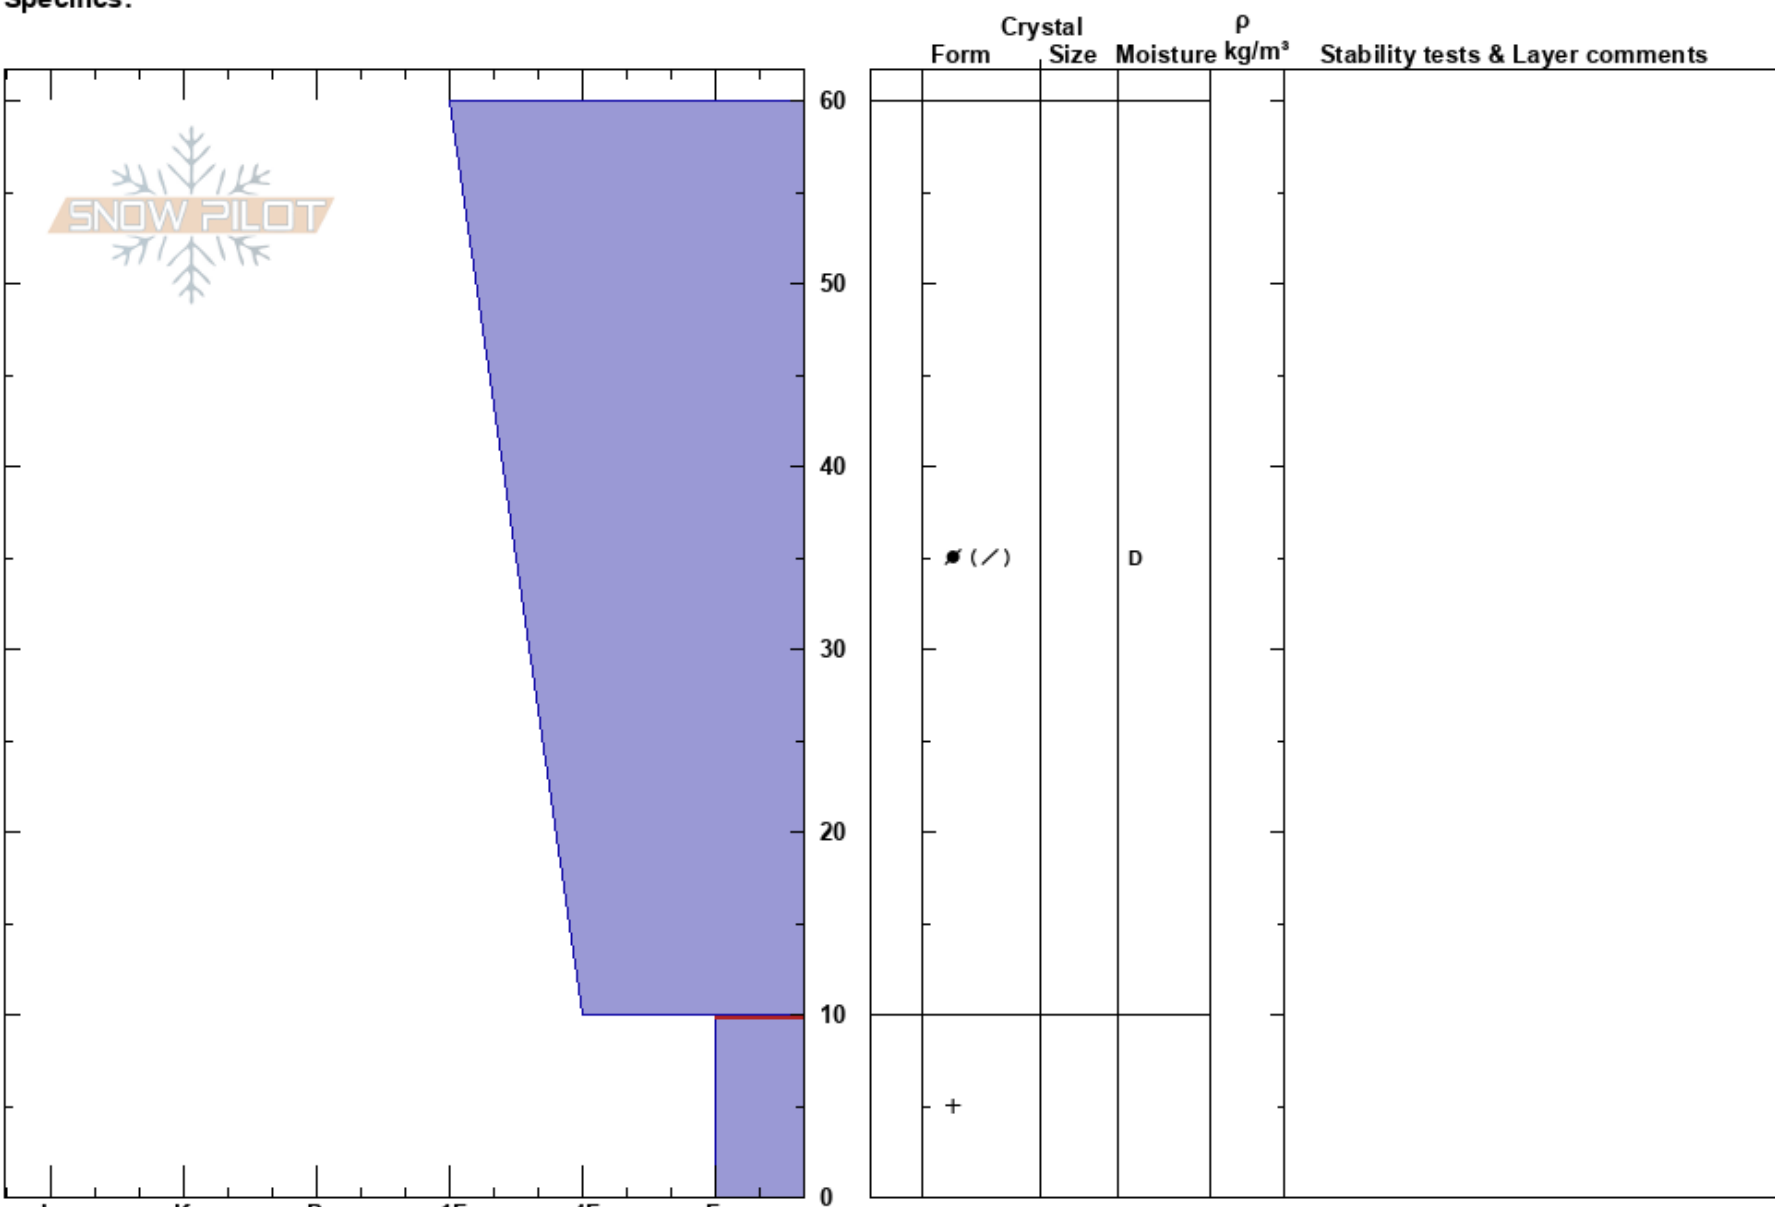

Sukkertoppen
 Svalbard
 Elevation: 200 m
 Aspect: W
 Specifics:

Dag Fjeld
 29/11/2018 - 00:01
 Co-ord: 33X 515047E 8682255N
 Slope Angle: 20°
 Wind Loading:

Stability:
 Air Temperature:
 Precipitation:
 Wind:
 HS:60
 PF:60
 10-0cm: Problematic layer