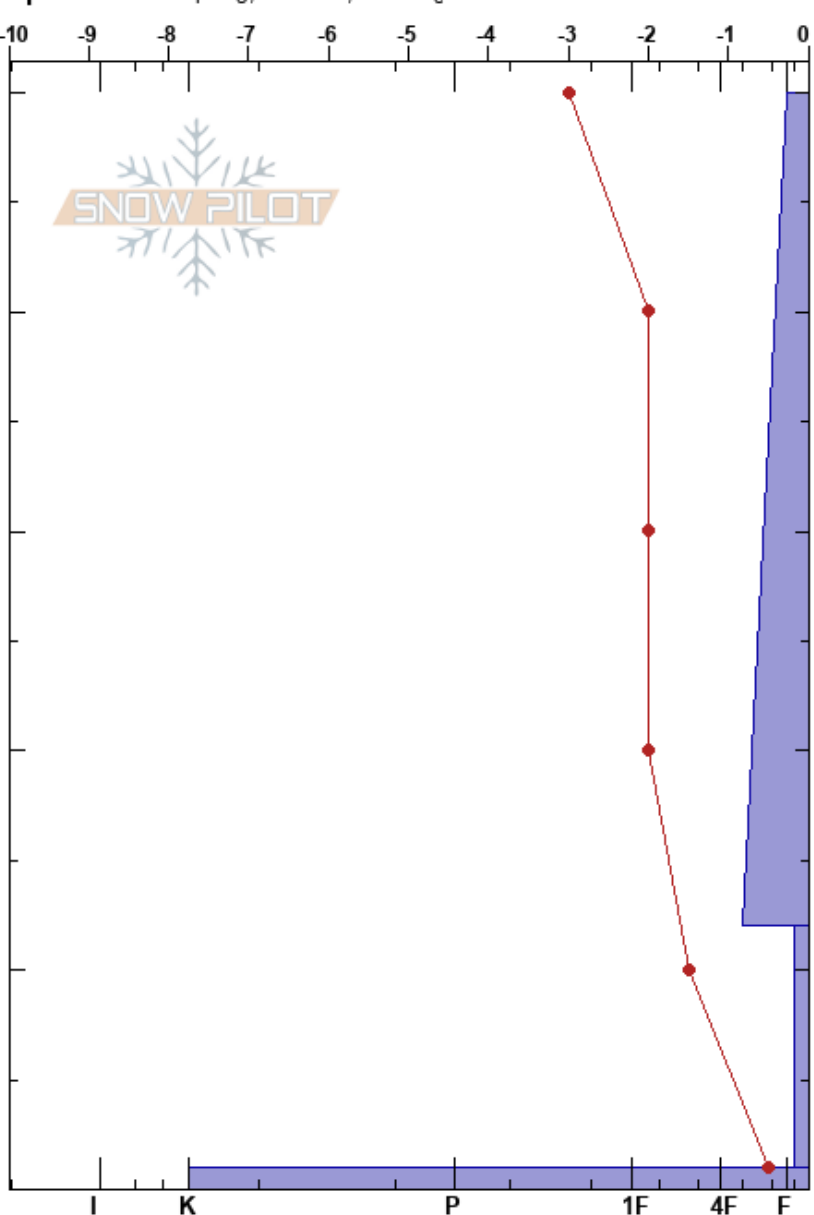

PilotPeak20181128
 Boise Mountains
 ID
 Elevation: 7500 ft
 Aspect: 52°

Santiago Rodriguez
 11/28/2018 - 1:00pm
 Co-ord: 11T 605957E 4867241N
 Slope Angle: 26°
 Wind Loading: no

Stability: Very Poor
 Air Temperature: -2°C
 Sky Cover: BKN
 Precipitation: NO
 Wind: S Light Breeze

HS:50
 PS: 20 12-1cm: Problematic layer

Specifics: Collapsing, localized; Cracking

Crystal Form	Crystal Size	Moisture	ρ kg/m ³	Stability tests & Layer comments
/ (●)	0.5-1	D		
□	3-4	D		<ul style="list-style-type: none"> CTV, SC @10cm PST20/100 (End) @10cm CPST 10/100 (END) ECTP11 @10cm
■		D		

Notes: Localized whumpfs and surface cracks. CPST 20/100 (END)