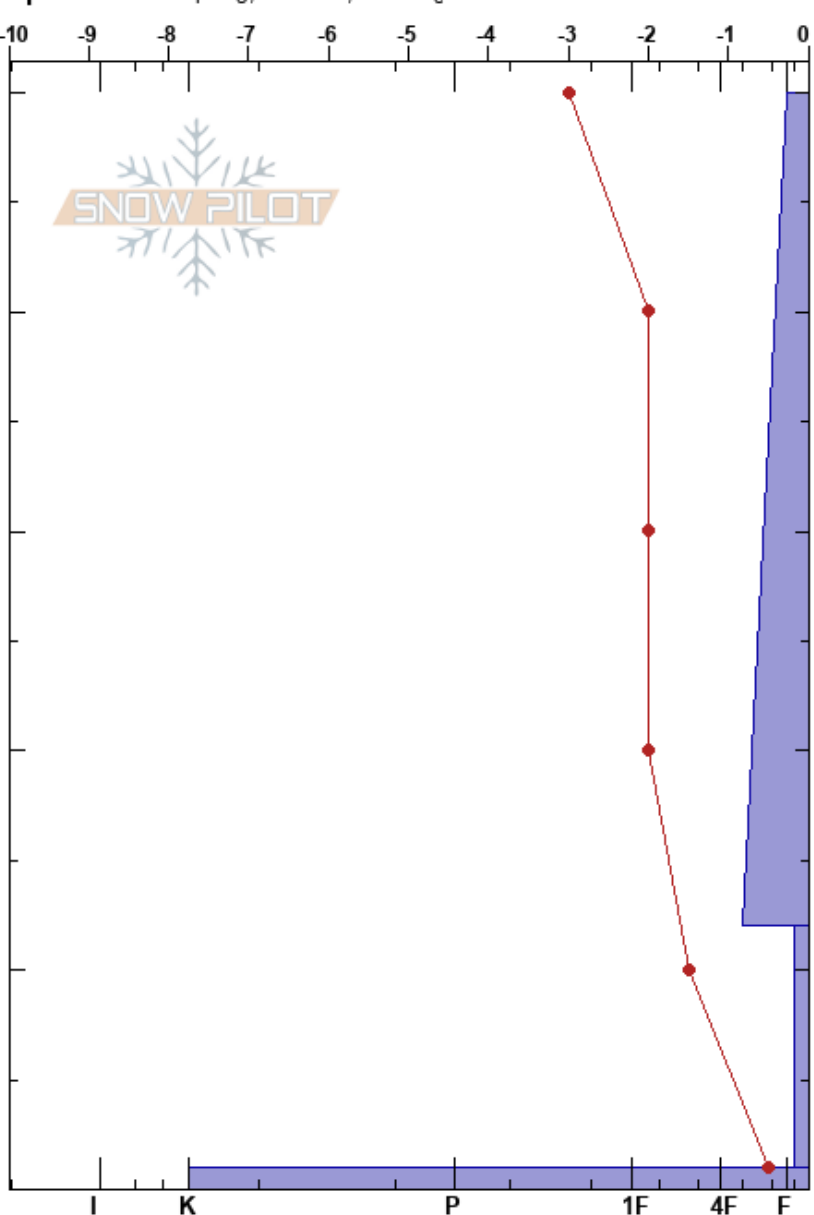

PilotPeak20181128
 Boise Mountains
 ID
 Elevation: 7500 ft
 Aspect: 52°

Santiago Rodriguez
 11/28/2018 - 1:00pm
 Co-ord: 11T 605957E 4867241N
 Slope Angle: 26°
 Wind Loading: no

Stability: Very Poor
 Air Temperature: -2°C
 Sky Cover: BKN
 Precipitation: NO
 Wind: S Light Breeze

HS:50
 PS: 20 12-1cm: Problematic layer

Specifics: Collapsing, localized; Cracking

Form	Crystal		ρ kg/m ³	Stability tests & Layer comments
	Size	Moisture		
■				
□	3-4	D		CTV, SC @10cm PST20/100 (End) @10cm CPST 10/100 (END) ECTP11 @10cm
/ (●)	0.5-1	D		

Notes: Localized whumpfs and surface cracks. CPST 20/100 (END)