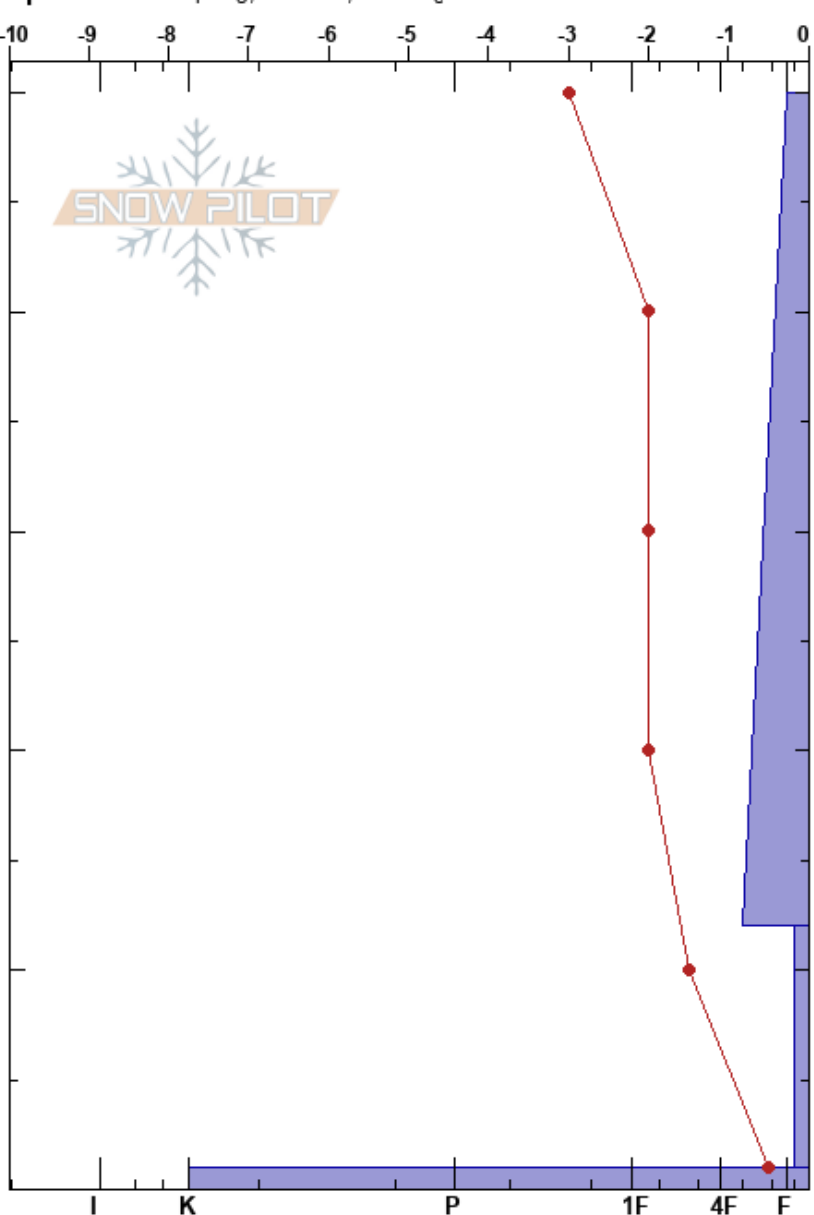

PilotPeak20181128
 Boise Mountains
 ID
 Elevation: 7500 ft
 Aspect: 52°

Santiago Rodriguez
 11/28/2018 - 1:00pm
 Co-ord: 11T 605957E 4867241N
 Slope Angle: 26°
 Wind Loading: no

Stability: Very Poor
 Air Temperature: -2°C
 Sky Cover: BKN
 Precipitation: NO
 Wind: S Light Breeze

HS:50
 PS: 20 12-1cm: Problematic layer

Specifics: Collapsing, localized; Cracking

Form	Crystal		Moisture	ρ kg/m ³	Stability tests & Layer comments
	Size				
/ (●)	0.5-1		D		
□	3-4		D		<ul style="list-style-type: none"> CTV, SC @10cm PST20/100 (End) @10cm CPST 10/100 (END) ECTP11 @10cm
■			D		

Notes: Localized whumpfs and surface cracks. CPST 20/100 (END)