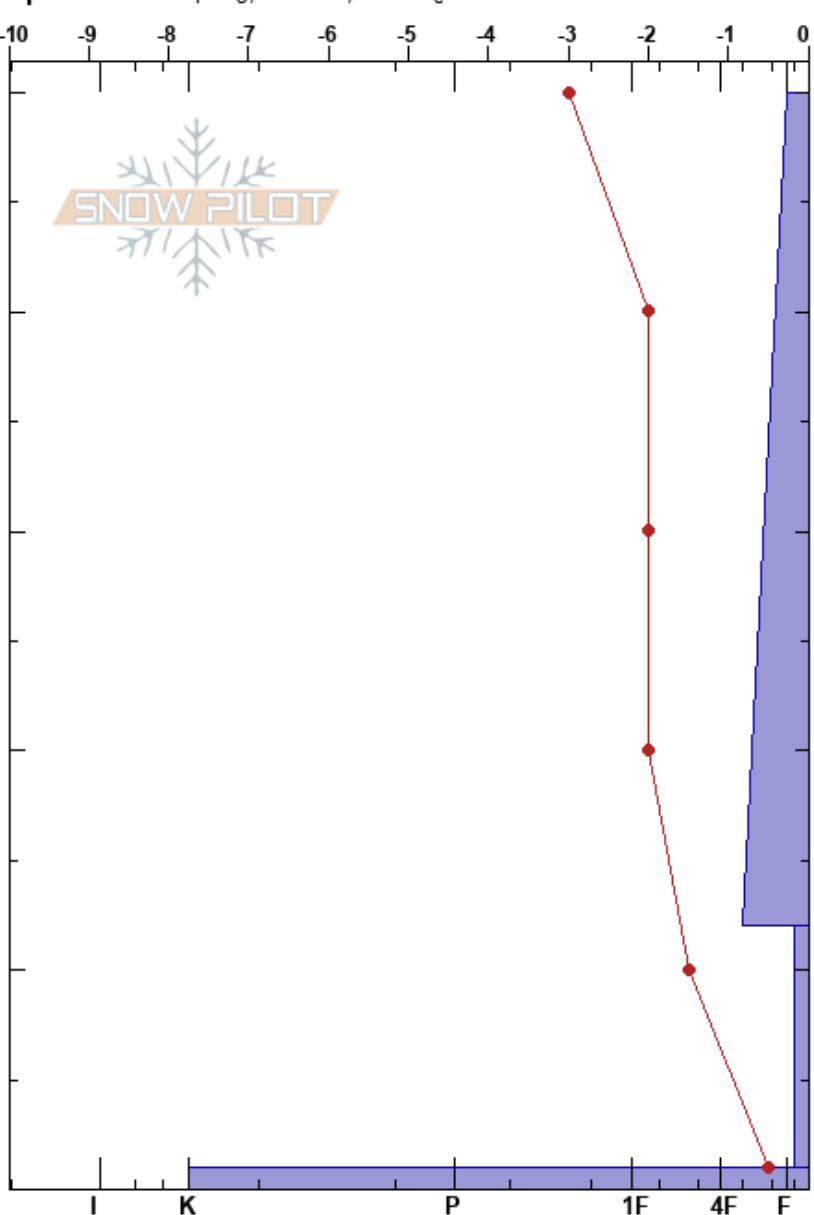

PilotPeak20181128  
 Boise Mountains  
 ID  
 Elevation: 7500 ft  
 Aspect: 52°

Santiago Rodriguez  
 11/28/2018 - 1:00pm  
 Co-ord: 11T 605957E 4867241N  
 Slope Angle: 26°  
 Wind Loading: no

Stability: Very Poor  
 Air Temperature: -2°C  
 Sky Cover: BKN  
 Precipitation: NO  
 Wind: S Light Breeze

HS:50  
 PS: 20 12-1cm: Problematic layer

Specifics: Collapsing, localized; Cracking

Crystal Form	Crystal Size	Moisture	$\rho$ kg/m <sup>3</sup>	Stability tests & Layer comments
∕ (●)	0.5-1	D		
□	3-4	D		CTV, SC @10cm PST20/100 (End) @10cm CPST 10/100 (END) ECTP11 @10cm
■		D		

Notes: Localized whumpfs and surface cracks. CPST 20/100 (END)