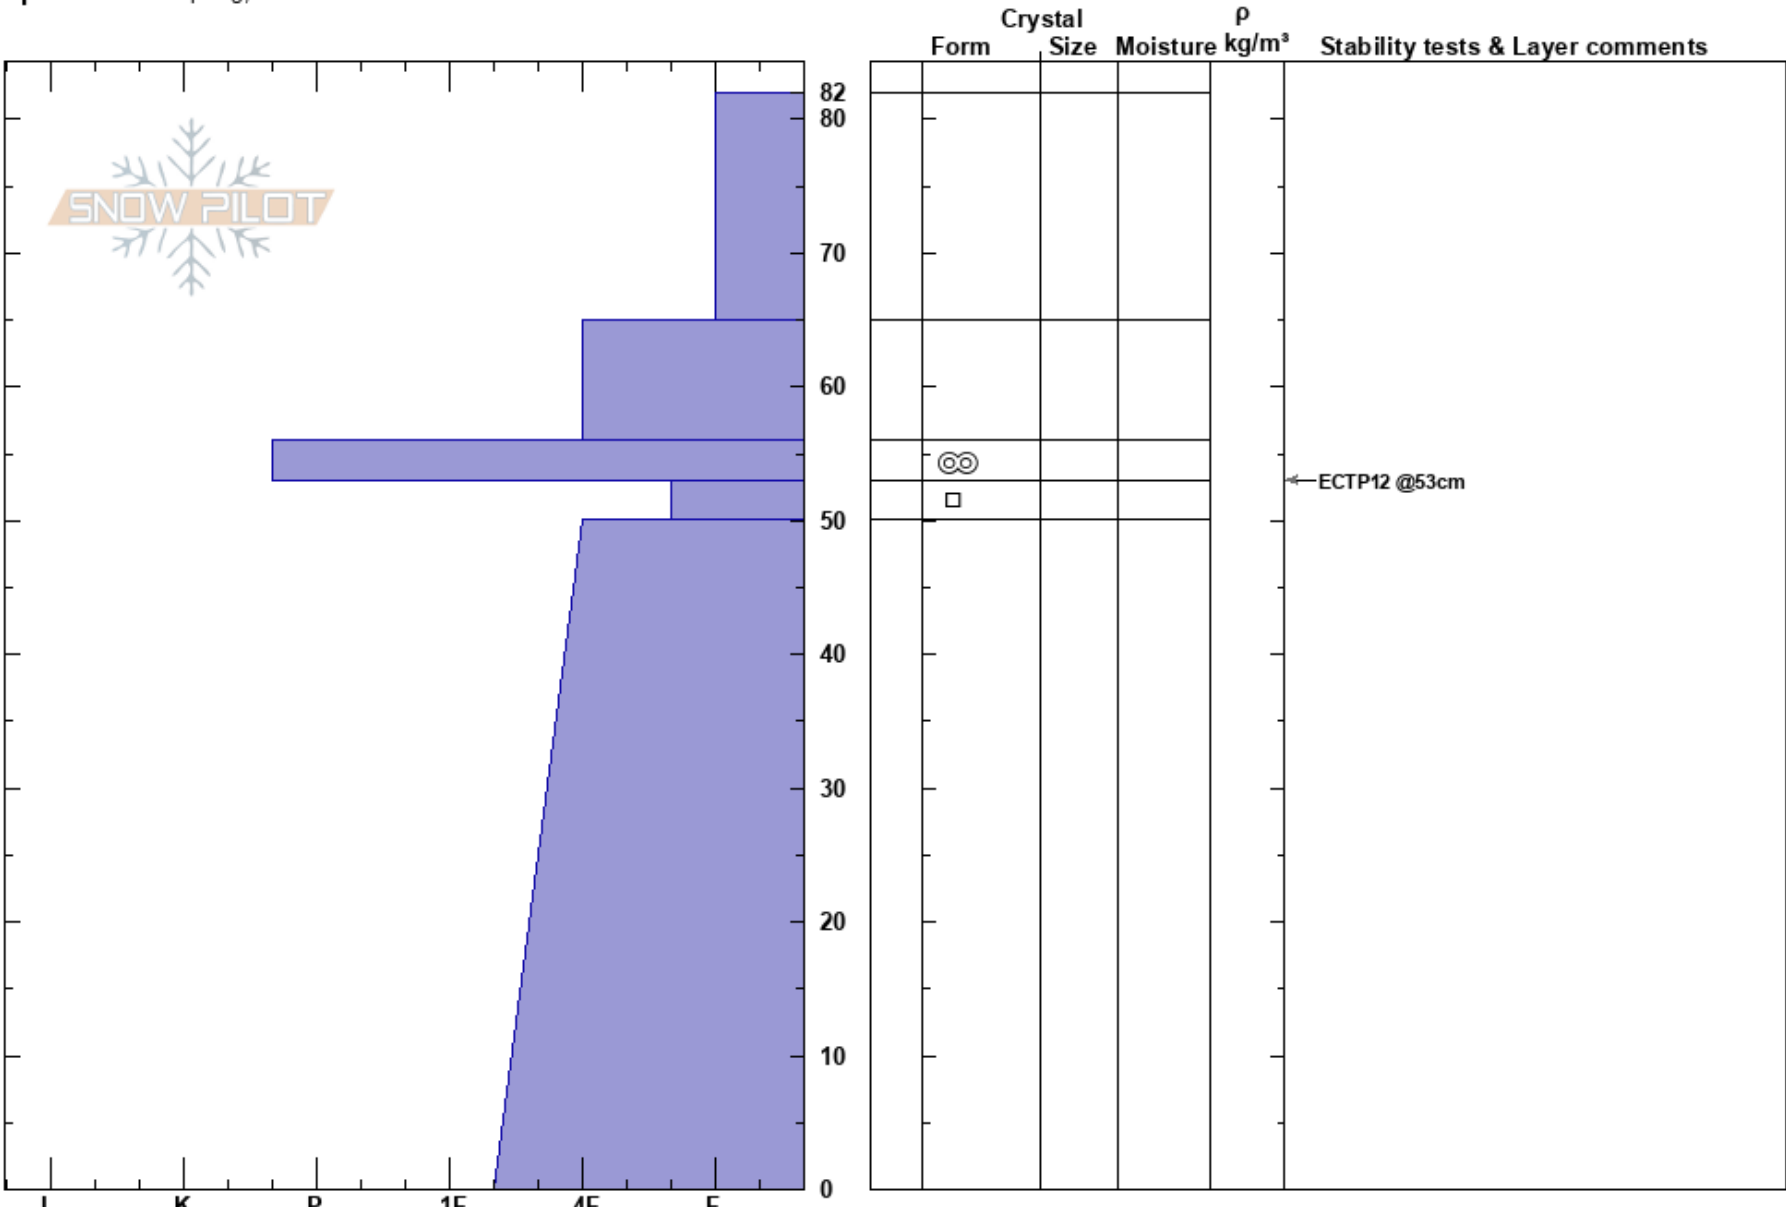

east Mt. Republic  
Absaroka Range  
MT  
Elevation: 9350 ft  
Aspect: 110°  
Specifics: Collapsing, localized

Beau Fredlund  
11/28/2018 - 4:30pm  
Co-ord: 45.00681N, -109.94352E  
Slope Angle: 31°  
Wind Loading:

Stability: **HS:82**  
Air Temperature:  
Sky Cover: OVC  
Precipitation: S1  
Wind: Light Breeze  
Layer Notes:  
53-50cm: Problematic layer

**Notes:** Lots of small, very subtle, localized collapses. Felt spooky.