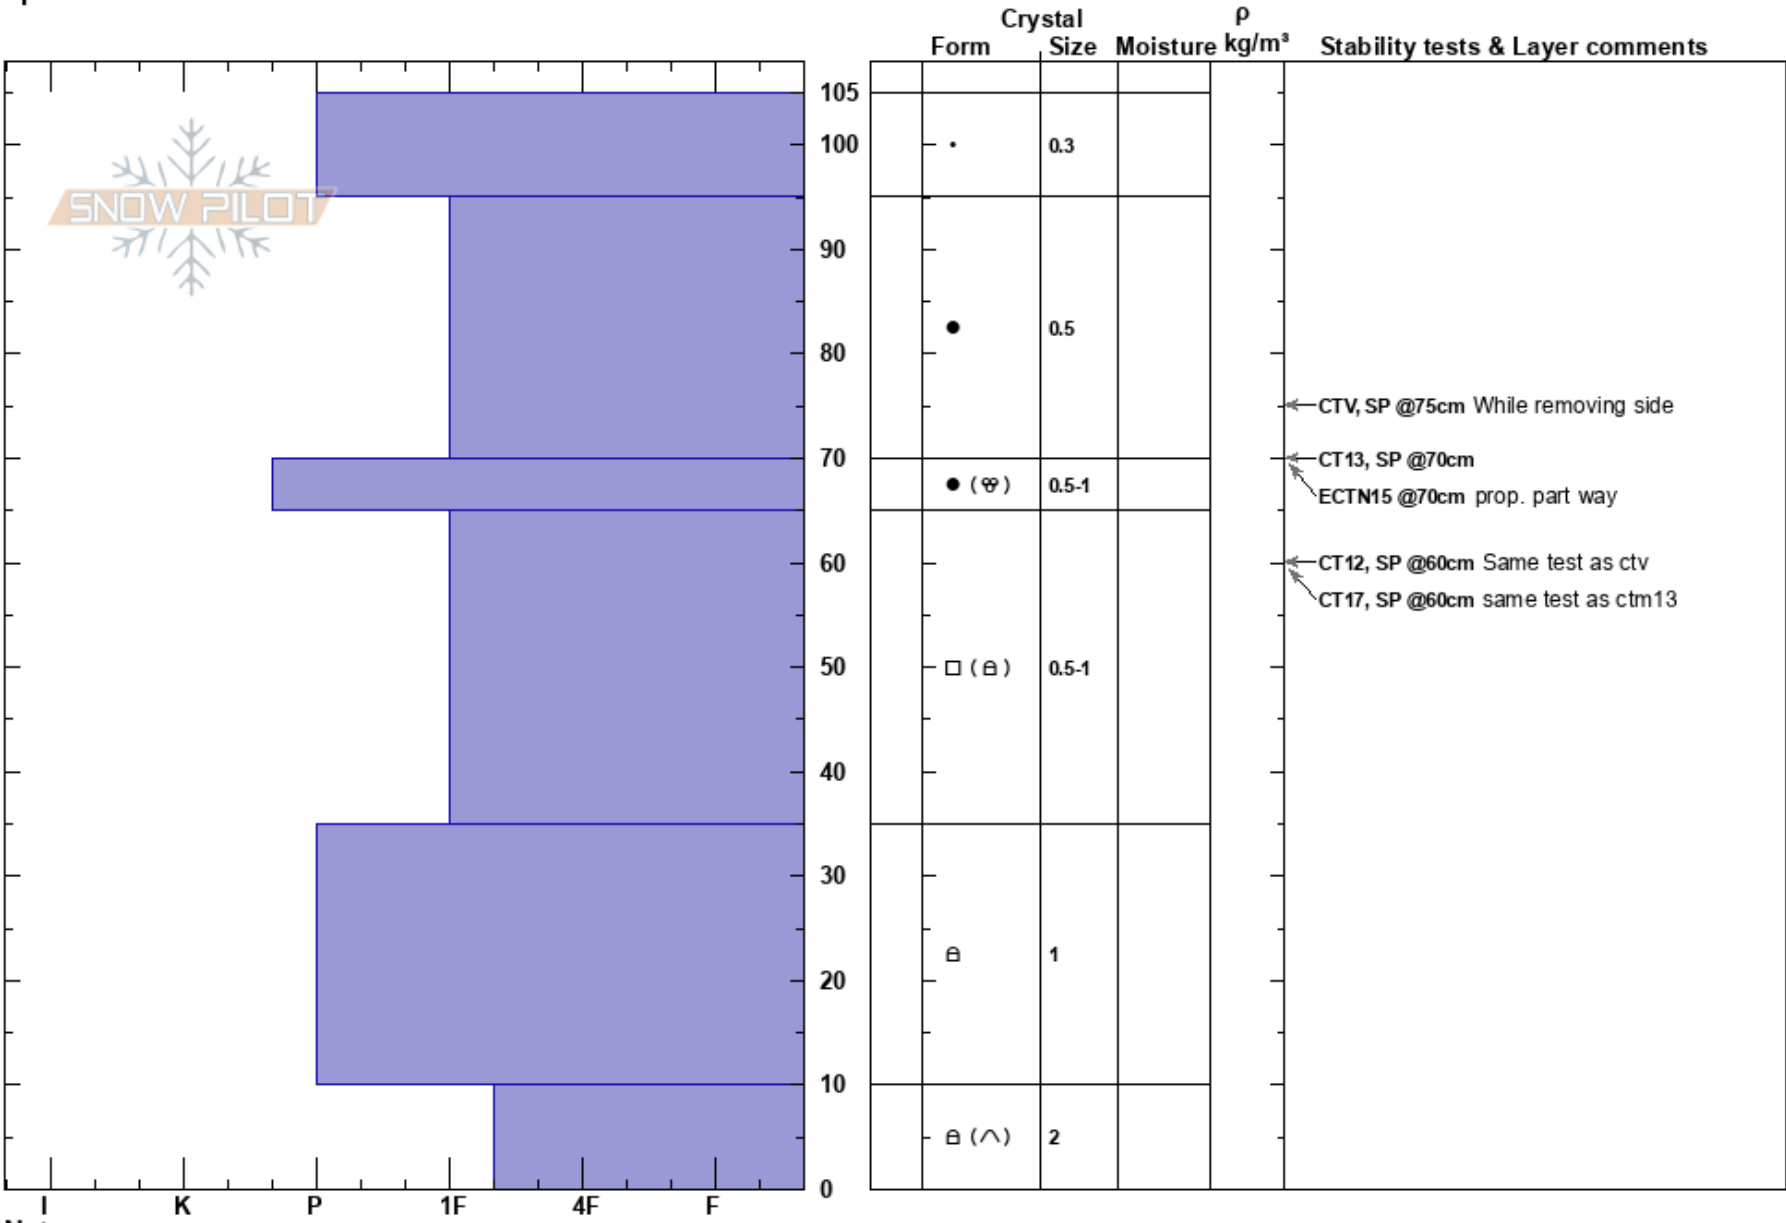

Quandary lower bowl
 Tenmile Range
 CO
Elevation: 12260 ft
Aspect: E
Specifics:

Chris Peterson
 11/28/2018 - 12:45pm
Co-ord:
Slope Angle: 26°
Wind Loading: yes

Stability:
Air Temperature:
Sky Cover: BKN
Precipitation: S1
Wind: SW Light Breeze

HS:105
PF:0

Layer Notes:

Notes: Observed .5 FC on bottom of CTM13