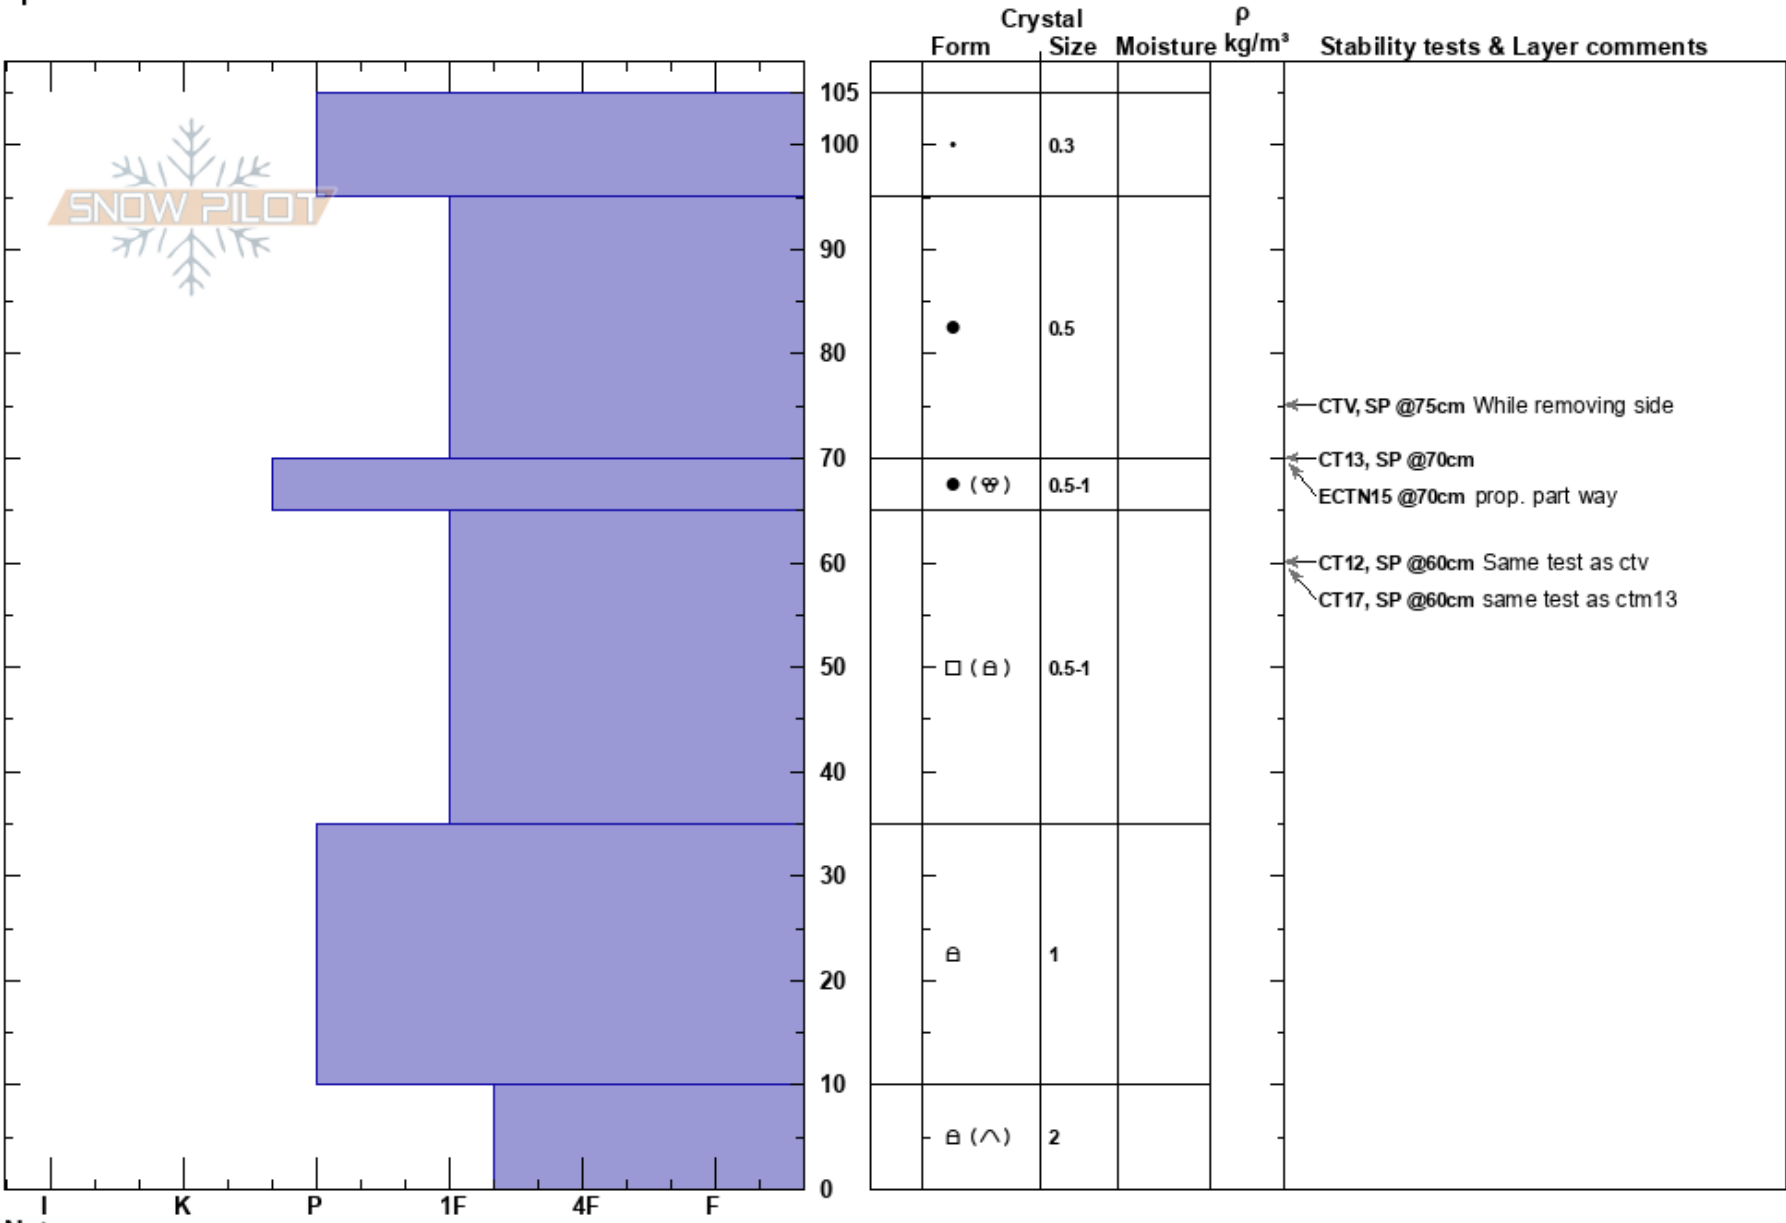

Quandary lower bowl
 Tenmile Range
 CO
Elevation: 12260 ft
Aspect: E
Specifics:

Chris Peterson
 11/28/2018 - 12:45pm
Co-ord:
Slope Angle: 26°
Wind Loading: yes

Stability:
Air Temperature: HS:105
Sky Cover: BKN
Precipitation: S1
Wind: SW Light Breeze
PF: 0
Layer Notes:

Notes: Observed .5 FC on bottom of CTM13