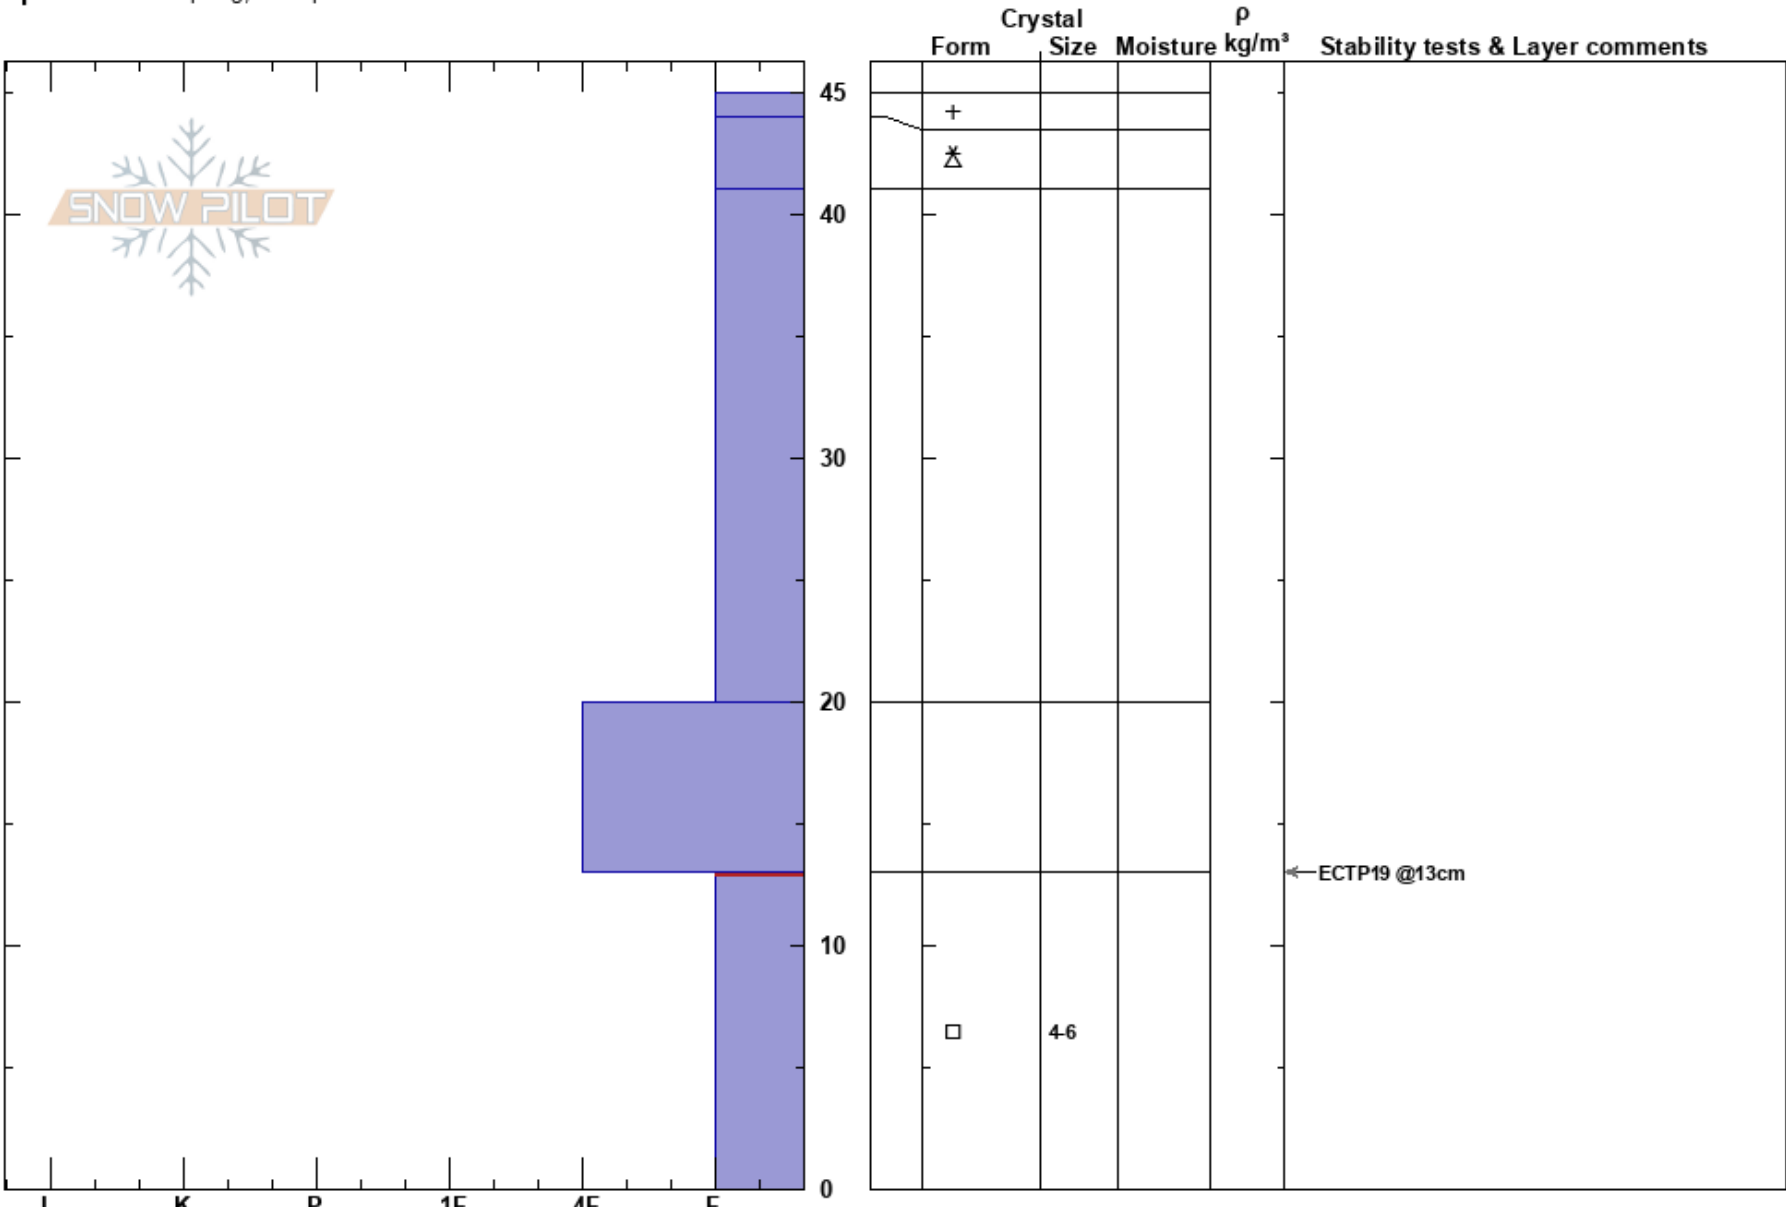

Days Fork 9k
 Wasatch Range
 UT
 Elevation: 9180 ft
 Aspect: 92°
 Specifics: Collapsing, widespreac

Mark Staples
 11/28/2018 - 3:00pm
 Co-ord: 40.61363N, -111.63929W
 Slope Angle: 29°
 Wind Loading:

Stability:
 Air Temperature:
 Sky Cover:
 Precipitation:
 Wind:

HS:45
 Layer Notes:
 13-0cm: Problematic layer

Notes: Widespread collapsing where the facets at the ground exist. Moving to SE aspects the existence of facets that were collapsing was more varied. Closer to 10k and ESE the facets were easy to find and were collapsing with greater frequency.