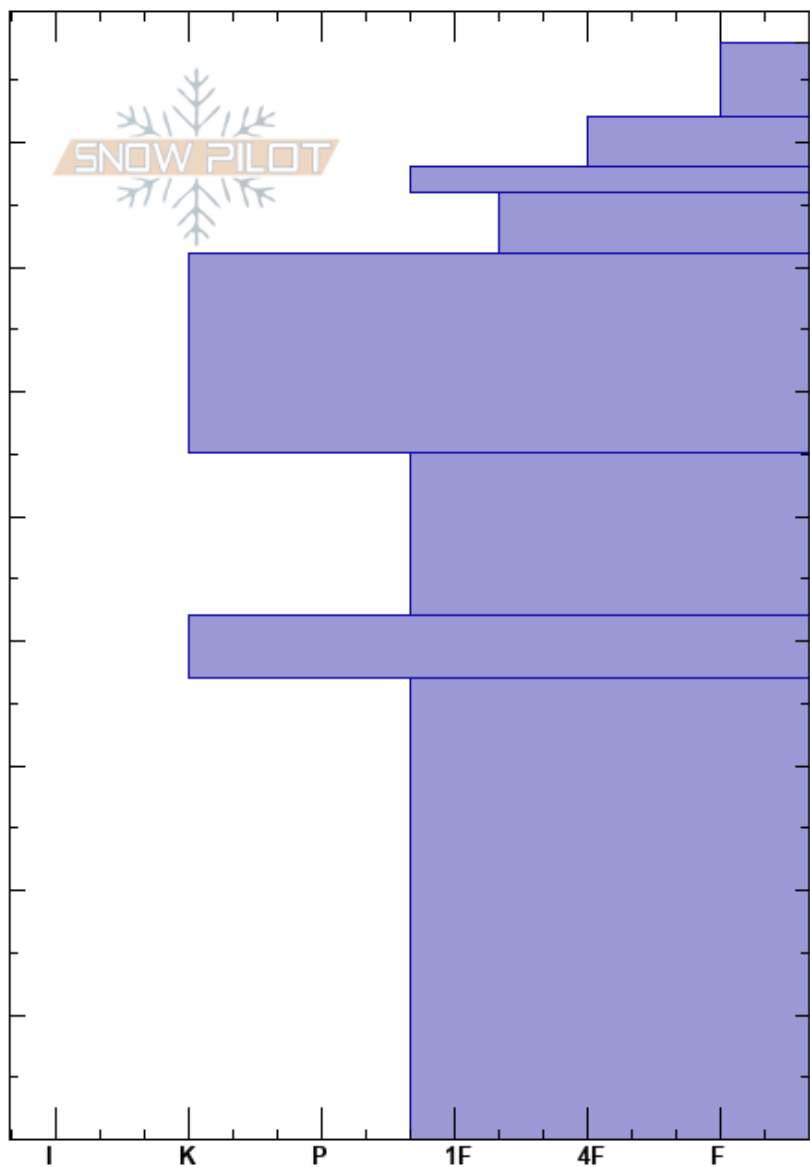

NW Castle Peak
 Central Sierra
 CA
 Elevation: 8820 ft
 Aspect: 310°
 Specifics:

Brandon Schwartz
 11/28/2018 - 10:45am
 Co-ord: 39.36727N, -120.35359W
 Slope Angle: 26°
 Wind Loading: yes

Stability: Very Good HS:88
 Air Temperature: -3°C
 Sky Cover: OVC
 Precipitation: S-1
 Wind: SW Moderate

Layer Notes:

Crystal Form	Crystal Size	Moisture	ρ kg/m ³	Stability tests & Layer comments
V	1.5-2	D		
+ (/)	0.5-1	D		
=		D		
+ (/)	0.5-1	D		
=		D		← PST100/100 (End) @71cm
•	0.5	D		
=		D		
•	0.5	D		
				↙ 2x CTN ↘ ECTX