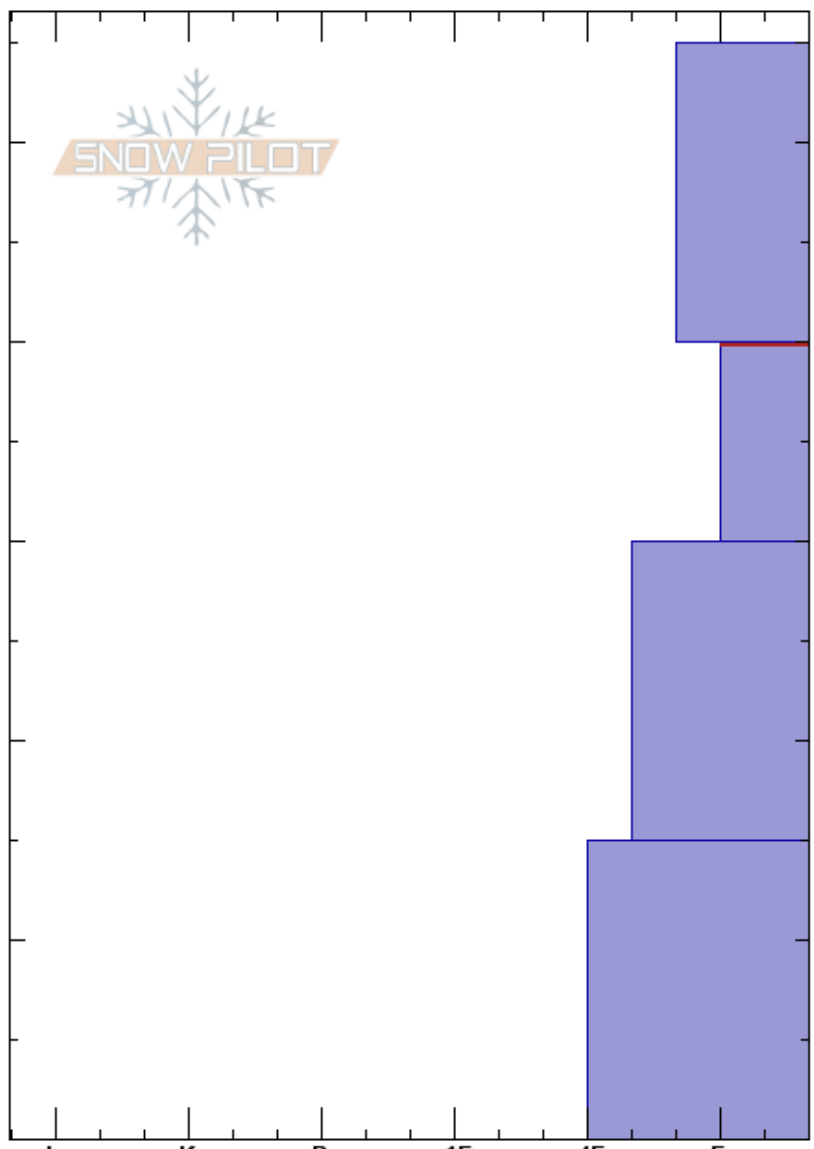

Lionhead Ridge  
 Lionhead Range  
 MT  
 Elevation: 8000 ft  
 Aspect: 60°  
 Specifics:

Alex Marienthal  
 11/26/2018 - 11:30am  
 Co-ord: 44.70257N, -111.29597W  
 Slope Angle: 30°  
 Wind Loading:

Stability: Poor  
 Air Temperature:  
 Sky Cover:  
 Precipitation:  
 Wind:

HS:55  
 Layer Notes:  
 40-30cm: Problematic layer

Crystal Form	Crystal Size	Moisture	$\rho$ kg/m <sup>3</sup>	Stability tests & Layer comments
+	(,')			
□	1			ECTN8 @40cm ECTP11 @40cm CT10, Q1 @40cm ECTN12 @40cm
□	2			
□	2-3			CT19, Q3 @15cm