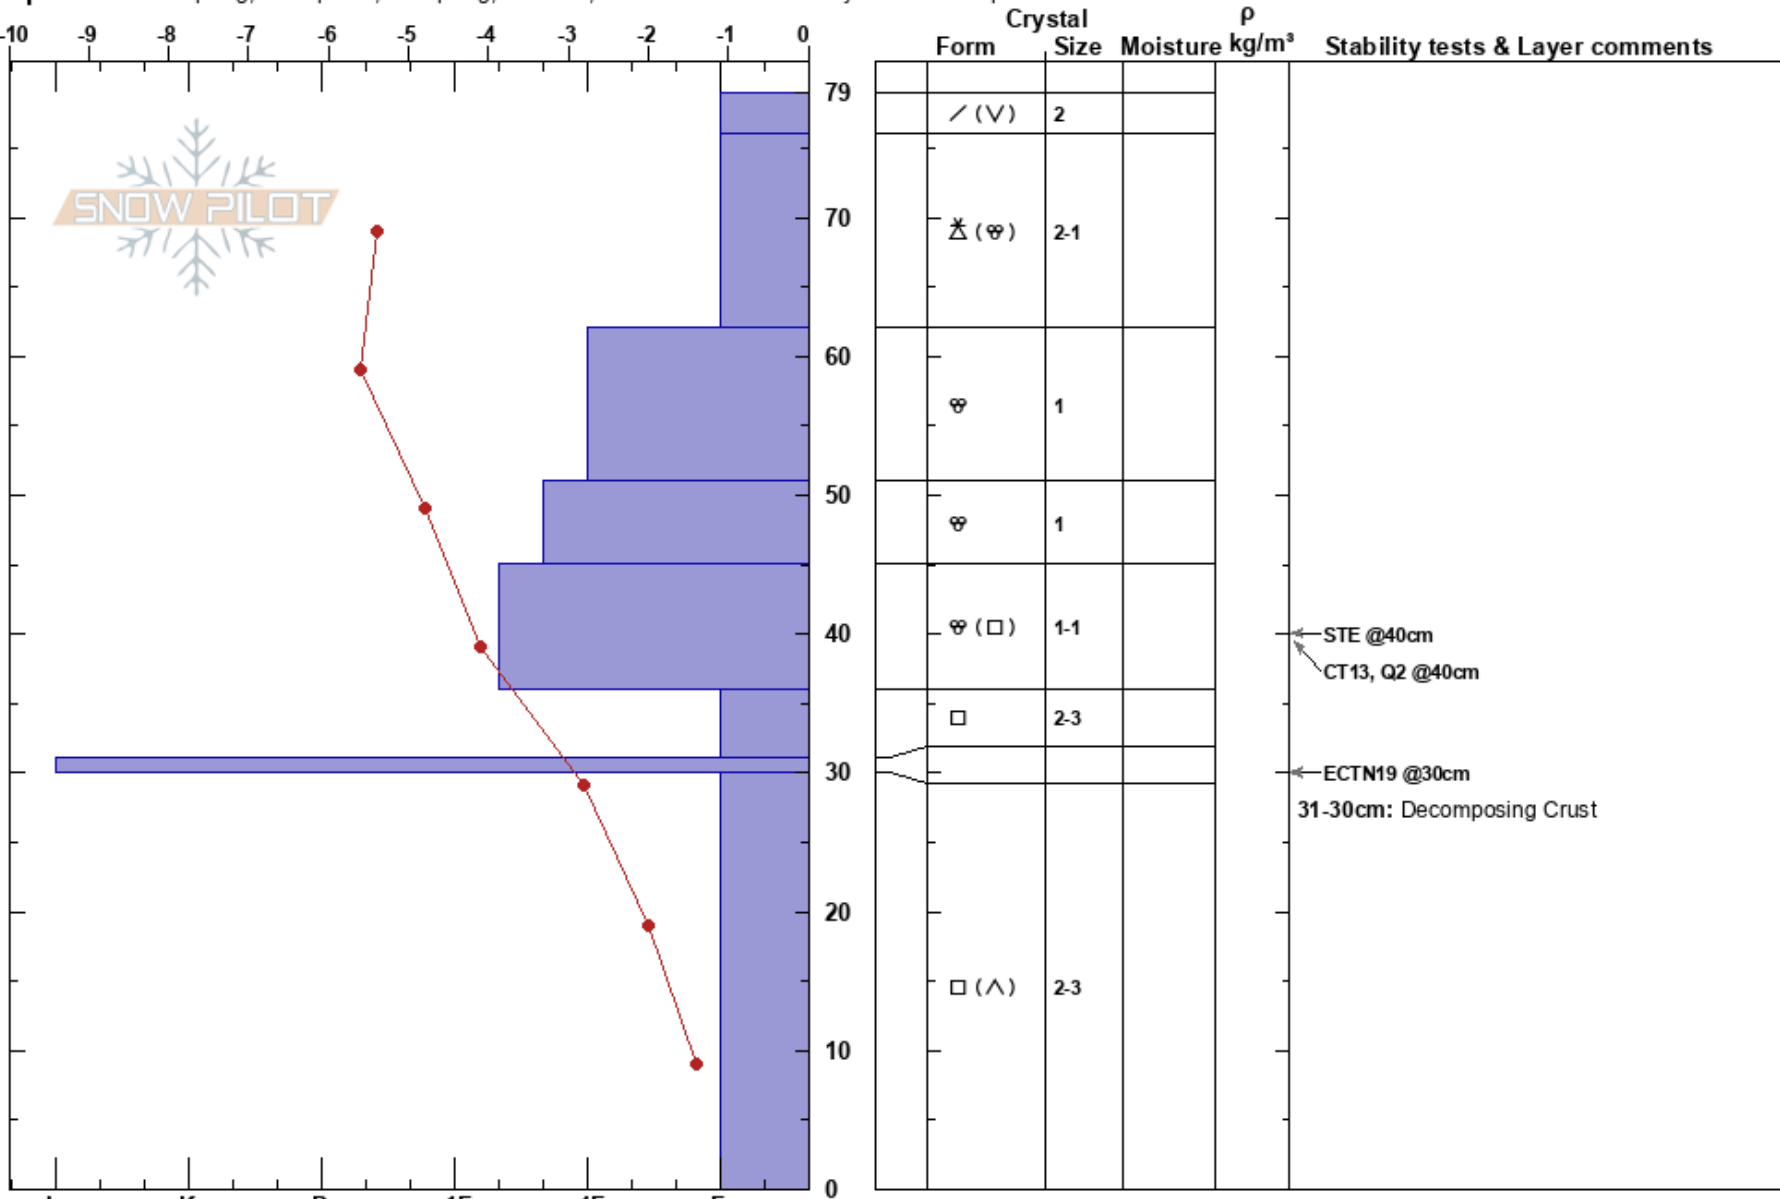

Hidden Canyon
Wasatch Range
UT
Elevation: 9700 ft
Aspect: NE

Erme Catino
11/27/2018 - 11:30am
Co-ord: 40.59726N, -111.56977W
Slope Angle: 29°
Wind Loading:

Stability:
Air Temperature: 1.5°C
Sky Cover: BKN
Precipitation: NO
Wind: Calm

HS:79
36-31cm: Problematic layer
31-30cm: Decomposing Crust

Specifics: Collapsing, widespread; Collapsing, localized; Recent avalanche activity on similar slopes

Notes: Further down this slope, a natural occurred most likely during the beginning of the last storm cycle.