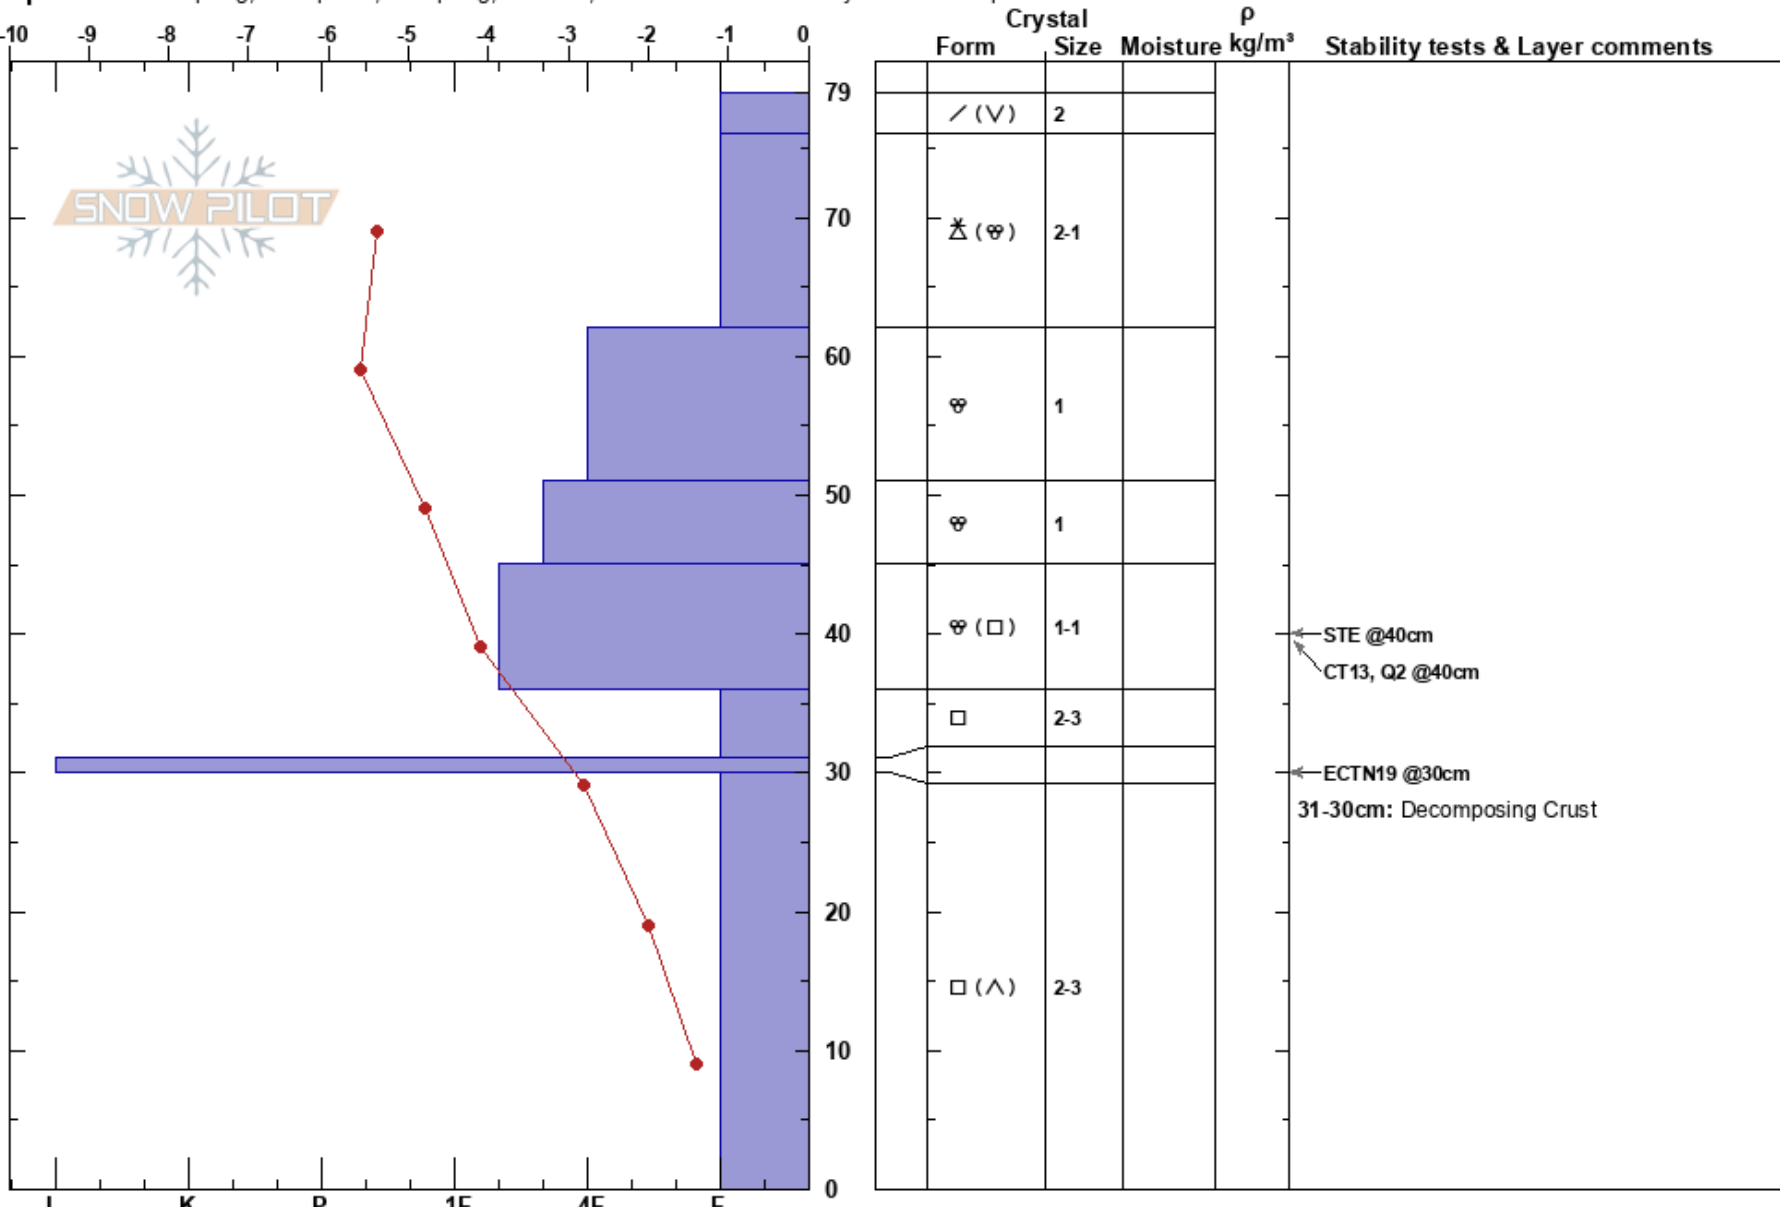

Hidden Canyon
Wasatch Range
UT
Elevation: 9700 ft
Aspect: NE

Erme Catino
11/27/2018 - 11:30am
Co-ord: 40.59726N, -111.56977W
Slope Angle: 29°
Wind Loading:

Stability:
Air Temperature: 1.5°C
Sky Cover: BKN
Precipitation: NO
Wind: Calm

HS:79
36-31cm: Problematic layer
31-30cm: Decomposing Crust

Specifics: Collapsing, widespread; Collapsing, localized; Recent avalanche activity on similar slopes

Notes: Further down this slope, a natural occurred most likely during the beginning of the last storm cycle.