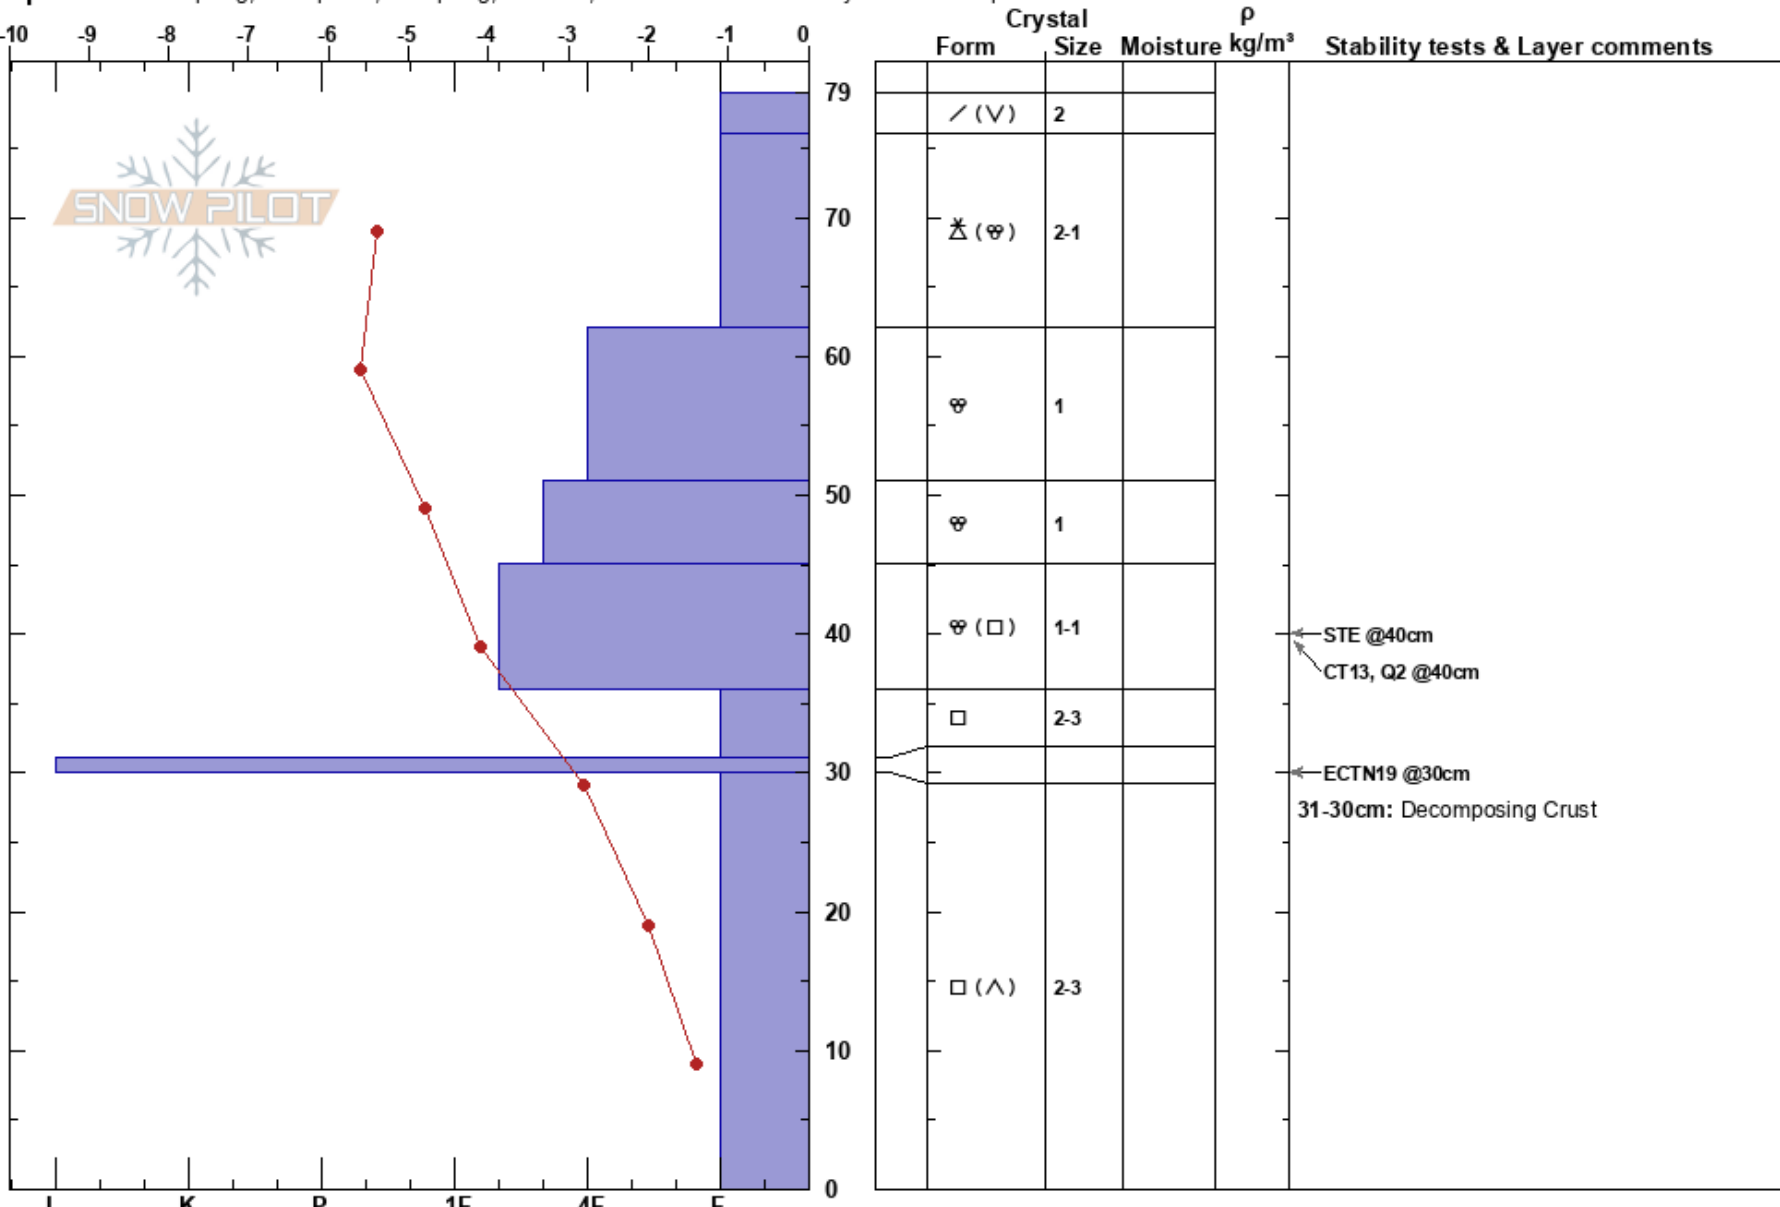

Hidden Canyon  
Wasatch Range  
UT  
Elevation: 9700 ft  
Aspect: NE

Erme Catino  
11/27/2018 - 11:30am  
Co-ord: 40.59726N, -111.56977W  
Slope Angle: 29°  
Wind Loading:

Stability:  
Air Temperature: 1.5°C  
Sky Cover: BKN  
Precipitation: NO  
Wind: Calm

HS:79  
36-31cm: Problematic layer  
31-30cm: Decomposing Crust

Specifics: Collapsing, widespread; Collapsing, localized; Recent avalanche activity on similar slopes

Notes: Further down this slope, a natural occurred most likely during the beginning of the last storm cycle.