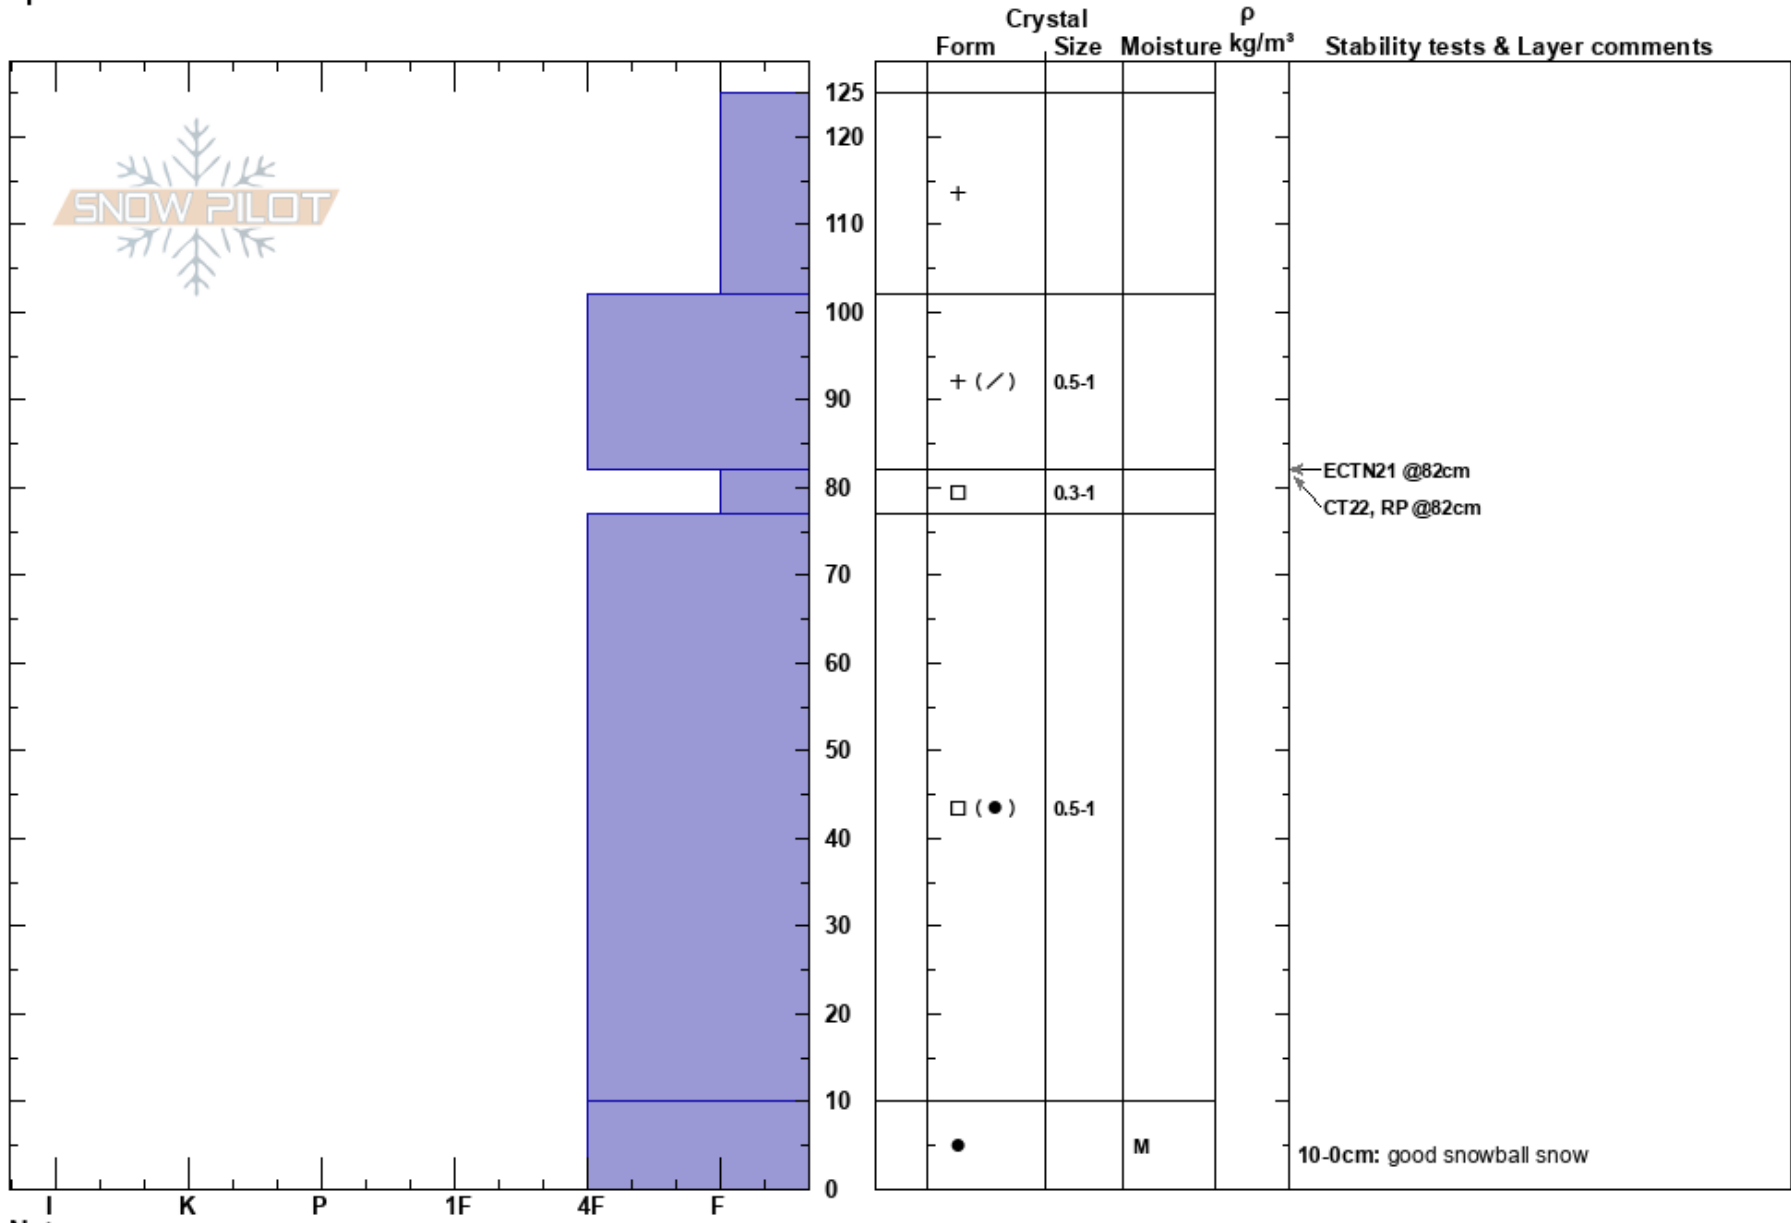

Surprise Meadow
 Teton Range
 WY
 Elevation: 9400 ft
 Aspect: NE
 Specifics:

Lisa Van Sciver
 11/27/2018 - 12:30am
 Co-ord: 43.72813N, -110.77260W
 Slope Angle: 30°
 Wind Loading: yes

Stability:
 Air Temperature: -3°C
 Sky Cover: OVC
 Precipitation: S-1
 Wind: SW Light Breeze

HS: 125
 PF: 125
 82-77cm: Problematic layer
 10-0cm: good snowball snow

Notes: