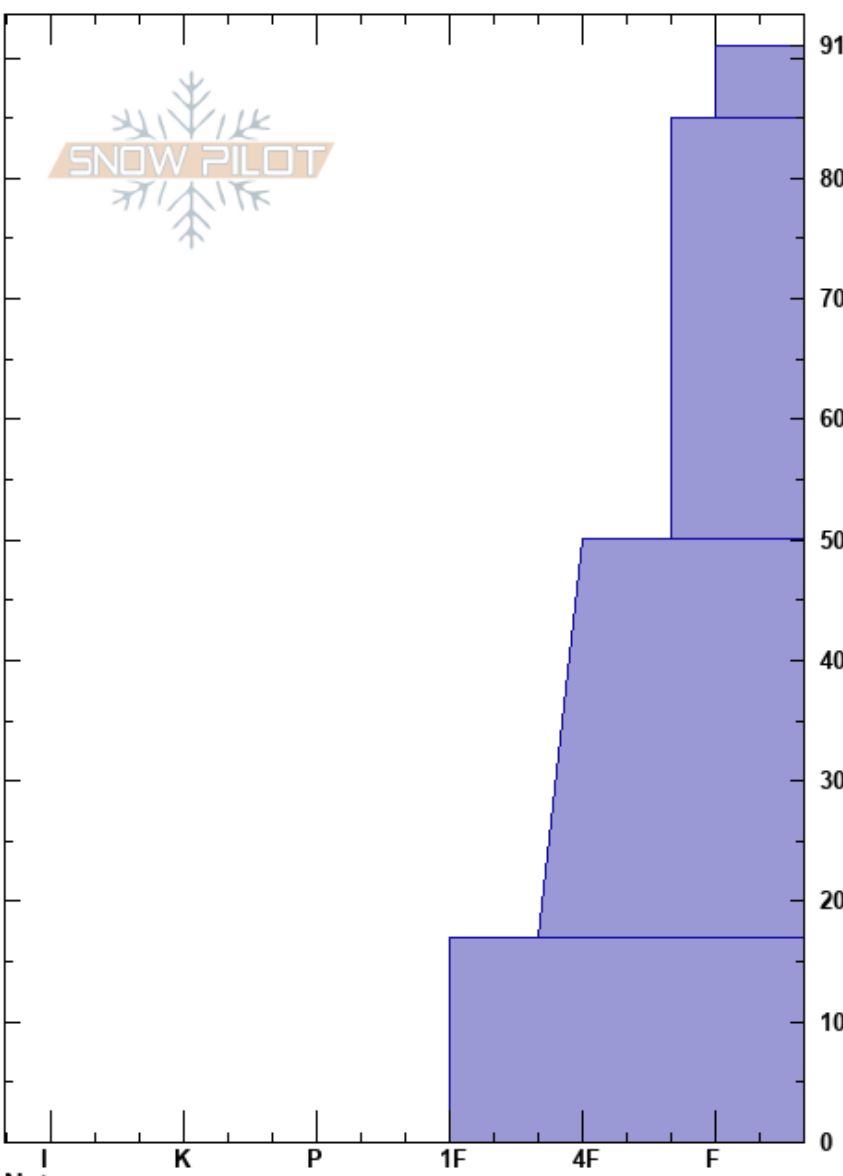

Middle Basin
Madison Range-N
MT
Elevation: 9025 ft
Aspect: 71°

Spencer Jonas
11/27/2018 - 1:00pm
Co-ord: 45.31958N, -111.37777W
Slope Angle: 26°
Wind Loading:

Stability: **HS:91**
Air Temperature:
Sky Cover: OVC
Precipitation: NO
Wind: Calm

Specifics: Ski tracks on slope; We skied slope

Height	Crystal		ρ kg/m ³	Stability tests & Layer comments
	Form	Size		
91				
80				
70				
60				
50				
40				
30				
20				
10				
0				

ECTX
CTN

Notes: