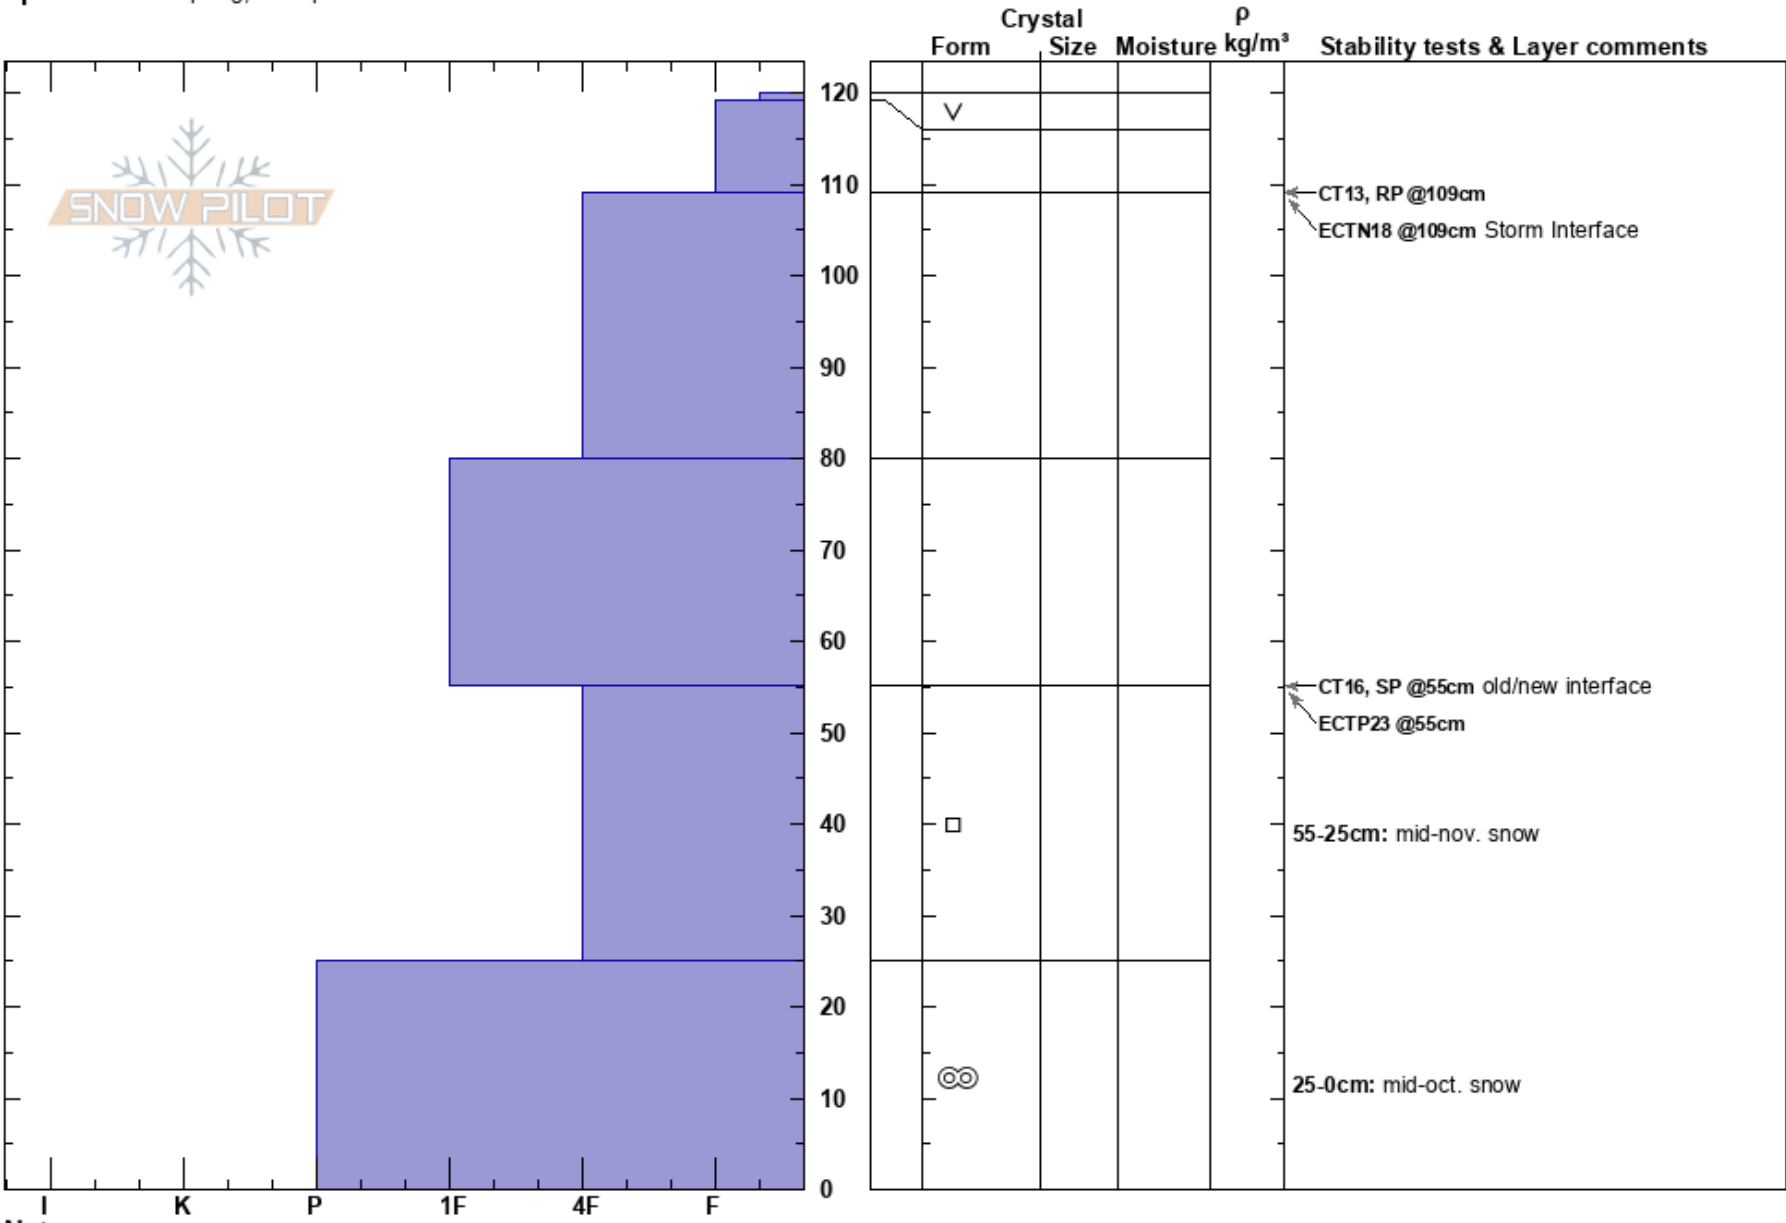

B.Y.C. Hasty Pit
 Park Range
 CO
Elevation: 9582 ft
Aspect: N
Specifics: Collapsing, widespreac

Eric Haskell
 11/26/2018 - 1:00pm
Co-ord: 13T 351299W 4487488N
Slope Angle: 18°
Wind Loading: no

Stability:
Air Temperature:
Sky Cover: CLR
Precipitation: NO
Wind: Calm

HS: 120
PF: 100
 55-25cm: mid-nov. snow
 55-25cm: Problematic layer
 25-0cm: mid-oct. snow

Notes: Lightly treed slope 100' below B.Y.C. summit.