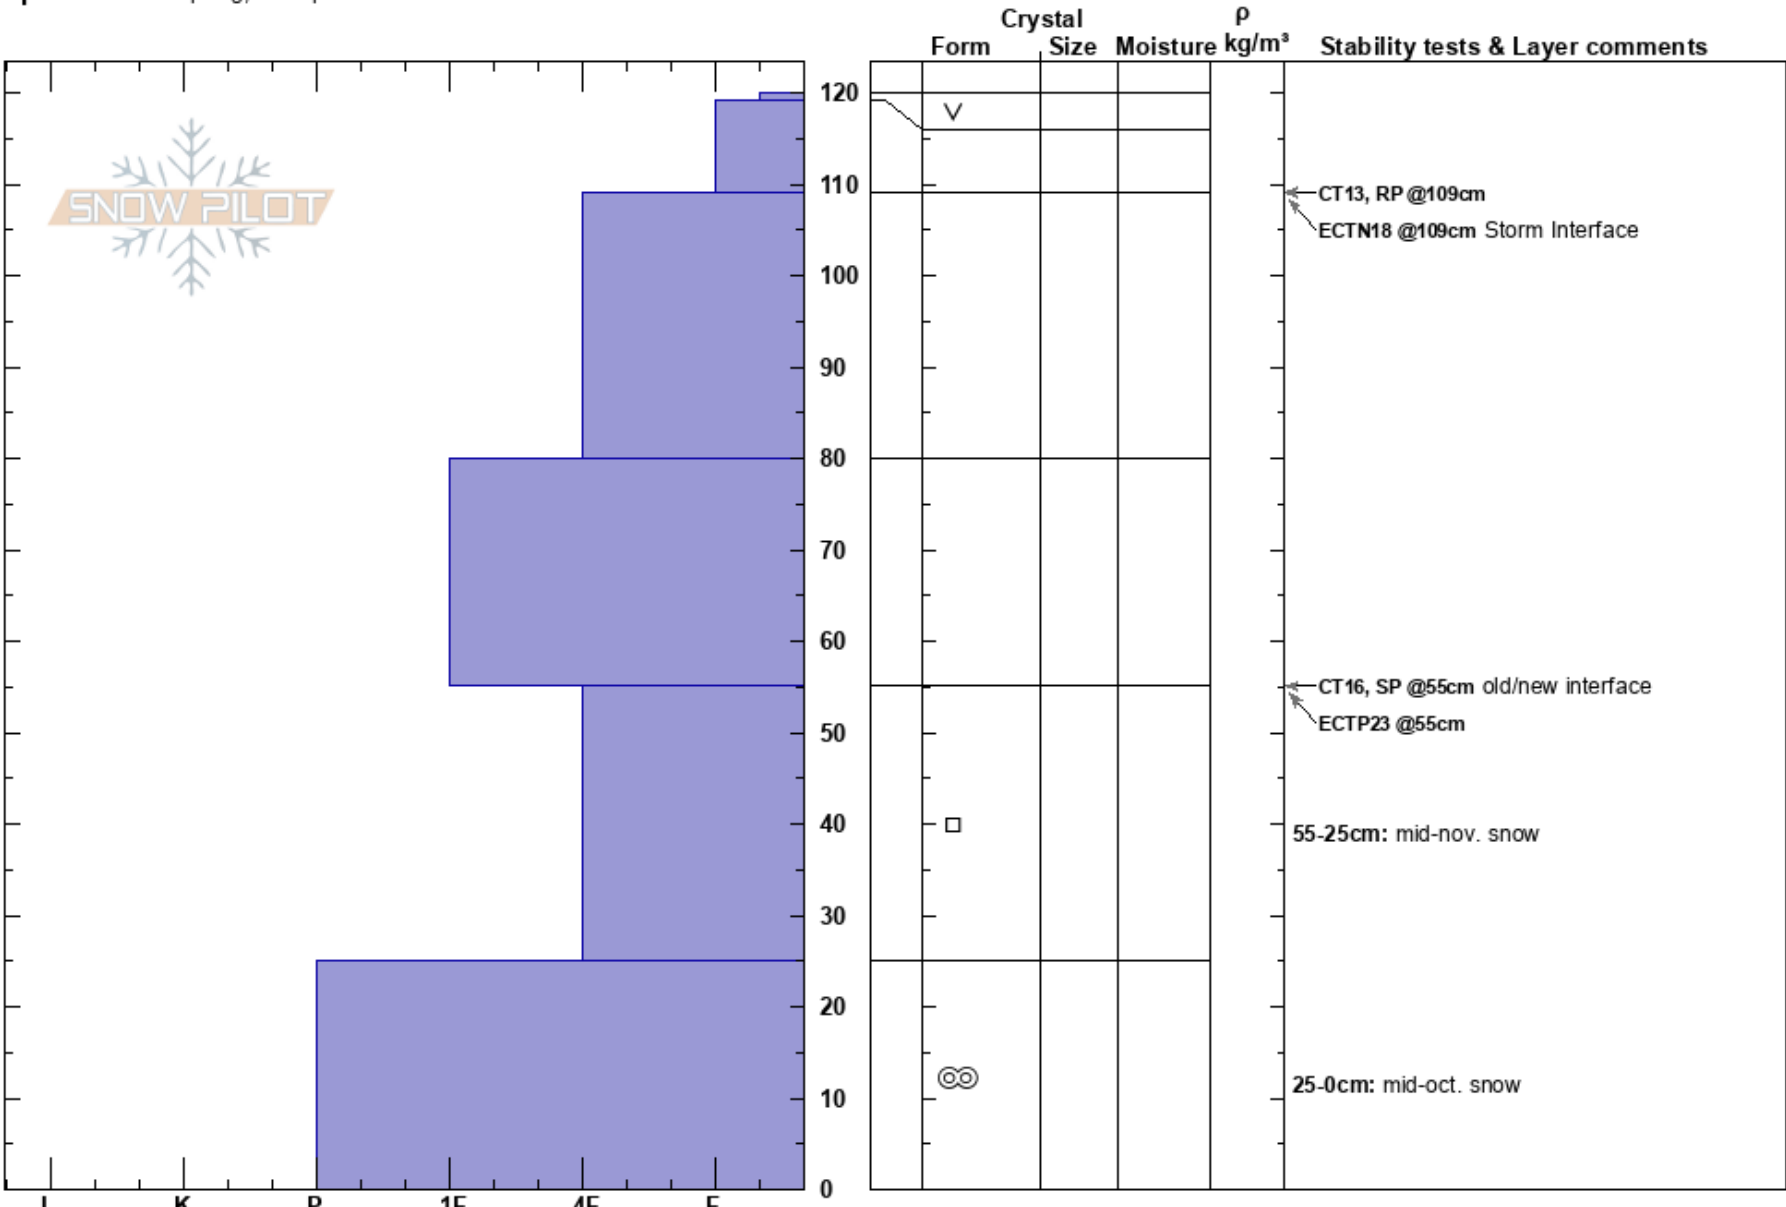

B.Y.C. Hasty Pit
 Park Range
 CO
Elevation: 9582 ft
Aspect: N
Specifics: Collapsing, widespreac

Eric Haskell
 11/26/2018 - 1:00pm
Co-ord: 13T 351299W 4487488N
Slope Angle: 18°
Wind Loading: no

Stability:
Air Temperature:
Sky Cover: CLR
Precipitation: NO
Wind: Calm

HS: 120
PF: 100
 55-25cm: mid-nov. snow
 55-25cm: Problematic layer
 25-0cm: mid-oct. snow

Notes: Lightly treed slope 100' below B.Y.C. summit.