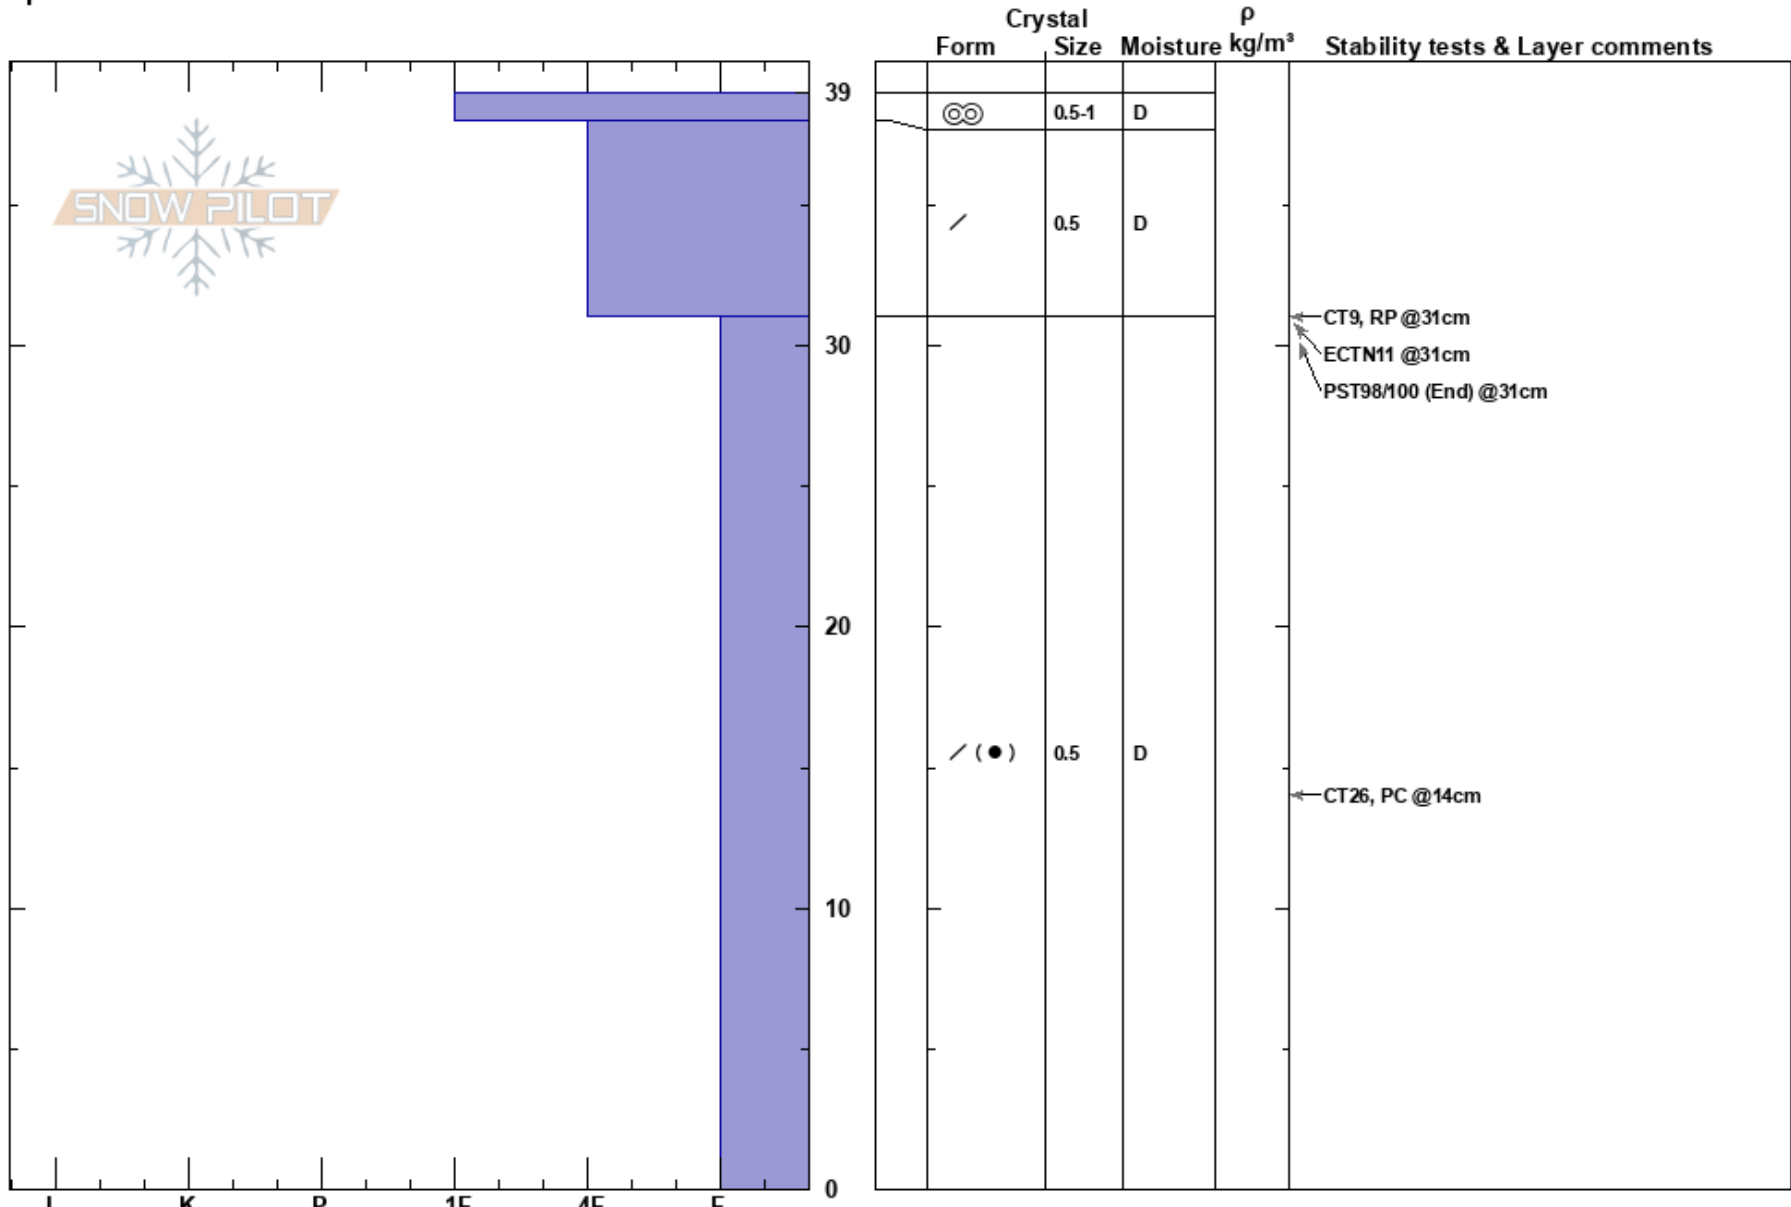

East Ridge Tamarack
 Carson Range
 NV
Elevation: 9450 ft
Aspect: 12°
Specifics:

Steve Reynaud
 11/26/2018 - 12:00pm
Co-ord: 39.31378N, -119.91631W
Slope Angle: 27°
Wind Loading: no

Stability: Very Good **HS:**39
Air Temperature: 6.5°C
Sky Cover: BKN
Precipitation: NO
Wind: SW Calm

Layer Notes:

Notes: Upside down snowpack from cold to warm storm. Density changes more pronounced in other areas with more snow and wind effects. Snow coverage is marginal at this point and confined to Northerly aspects.