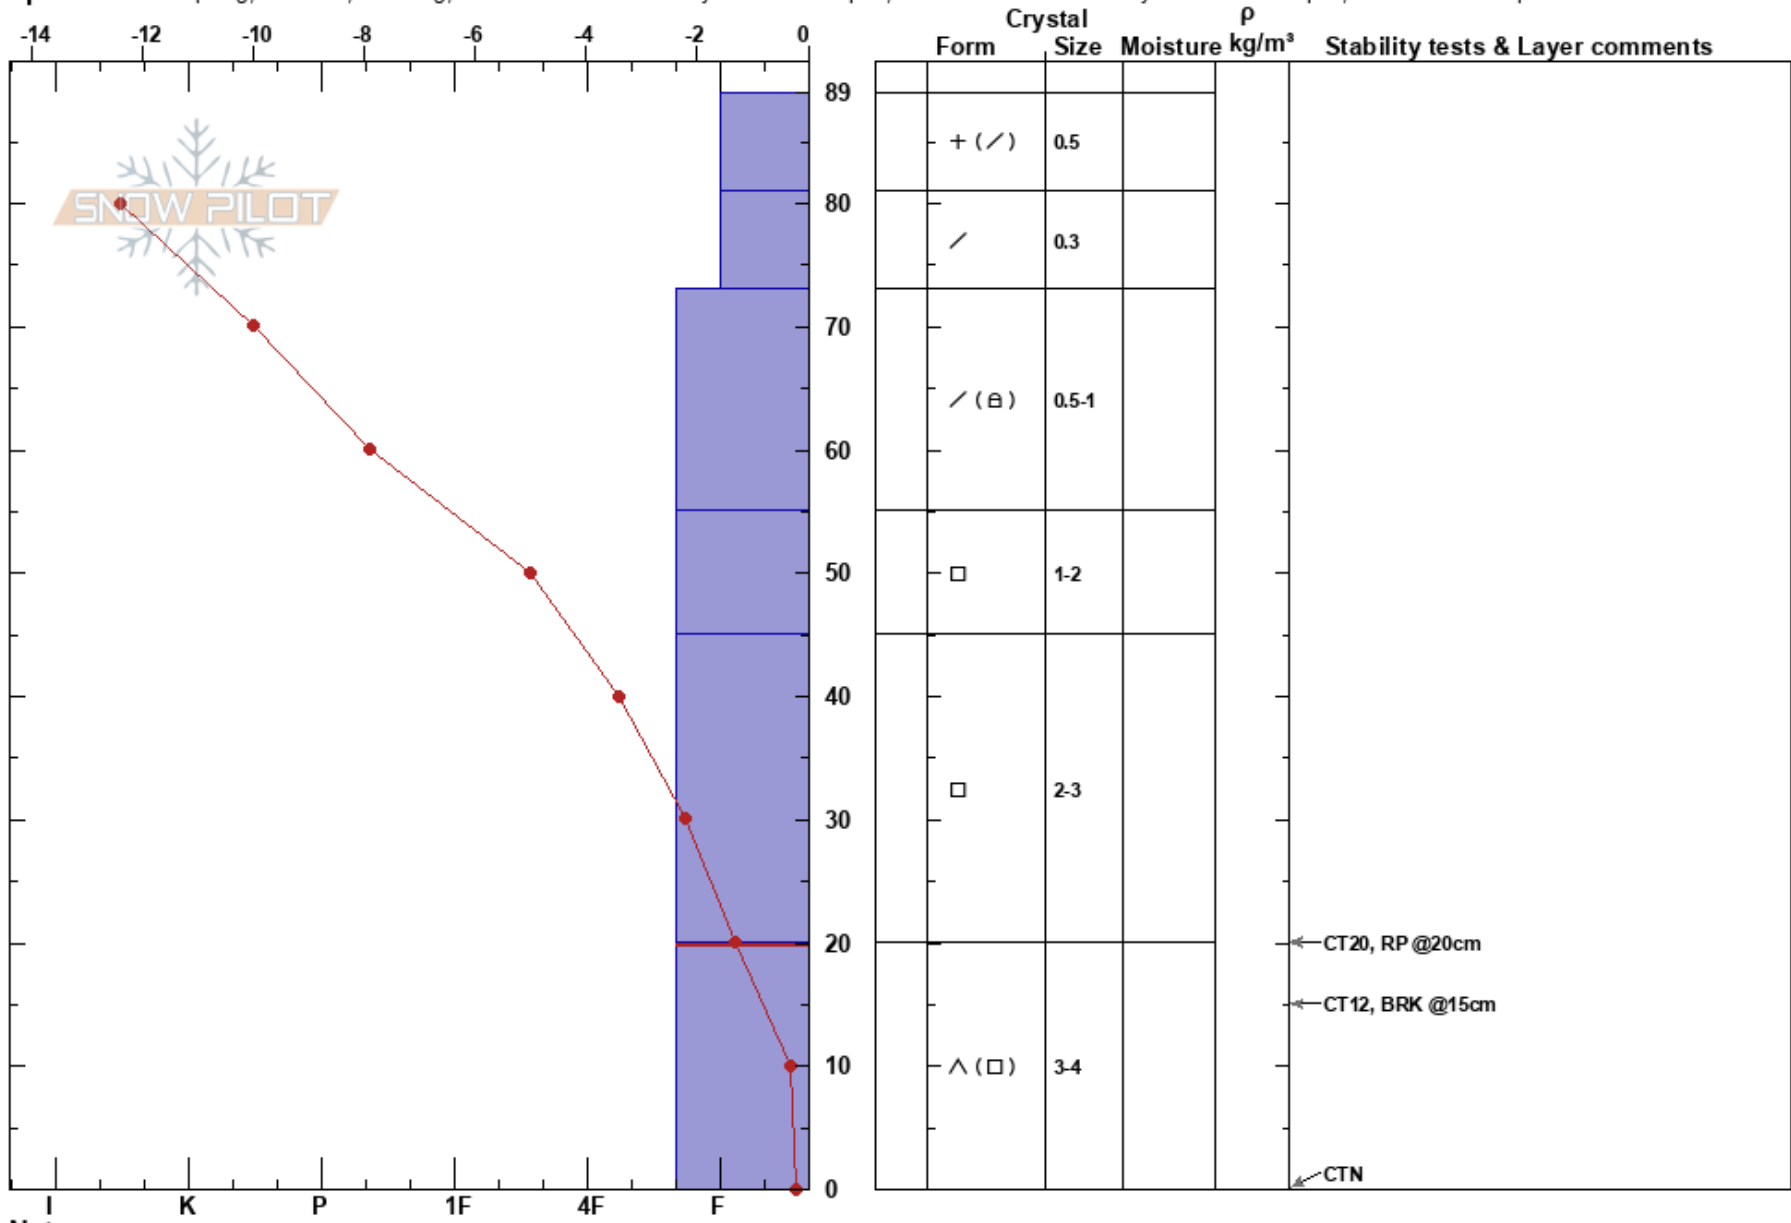

B Trees (McFarlands)
 Richmond Ridge
 CO
 Elevation: 3350 m
 Aspect: NE

Steve Schreiber
 11/27/2018 - 10:40am
 Co-ord:
 Slope Angle: 14°
 Wind Loading:

Stability: Poor
 Air Temperature: -6°C
 Sky Cover: CLR
 Precipitation: NO
 Wind: Calm

HS:89
 PS: 20 20-0cm: Problematic layer

Specifics: Collapsing, localized; Cracking; Recent avalanche activity on similar slopes; Recent avalanche activity on different slopes; Ski tracks on slope

Notes: 1st of 3 McFarlands profiles; GM, SS. Stability Fair to Poor.