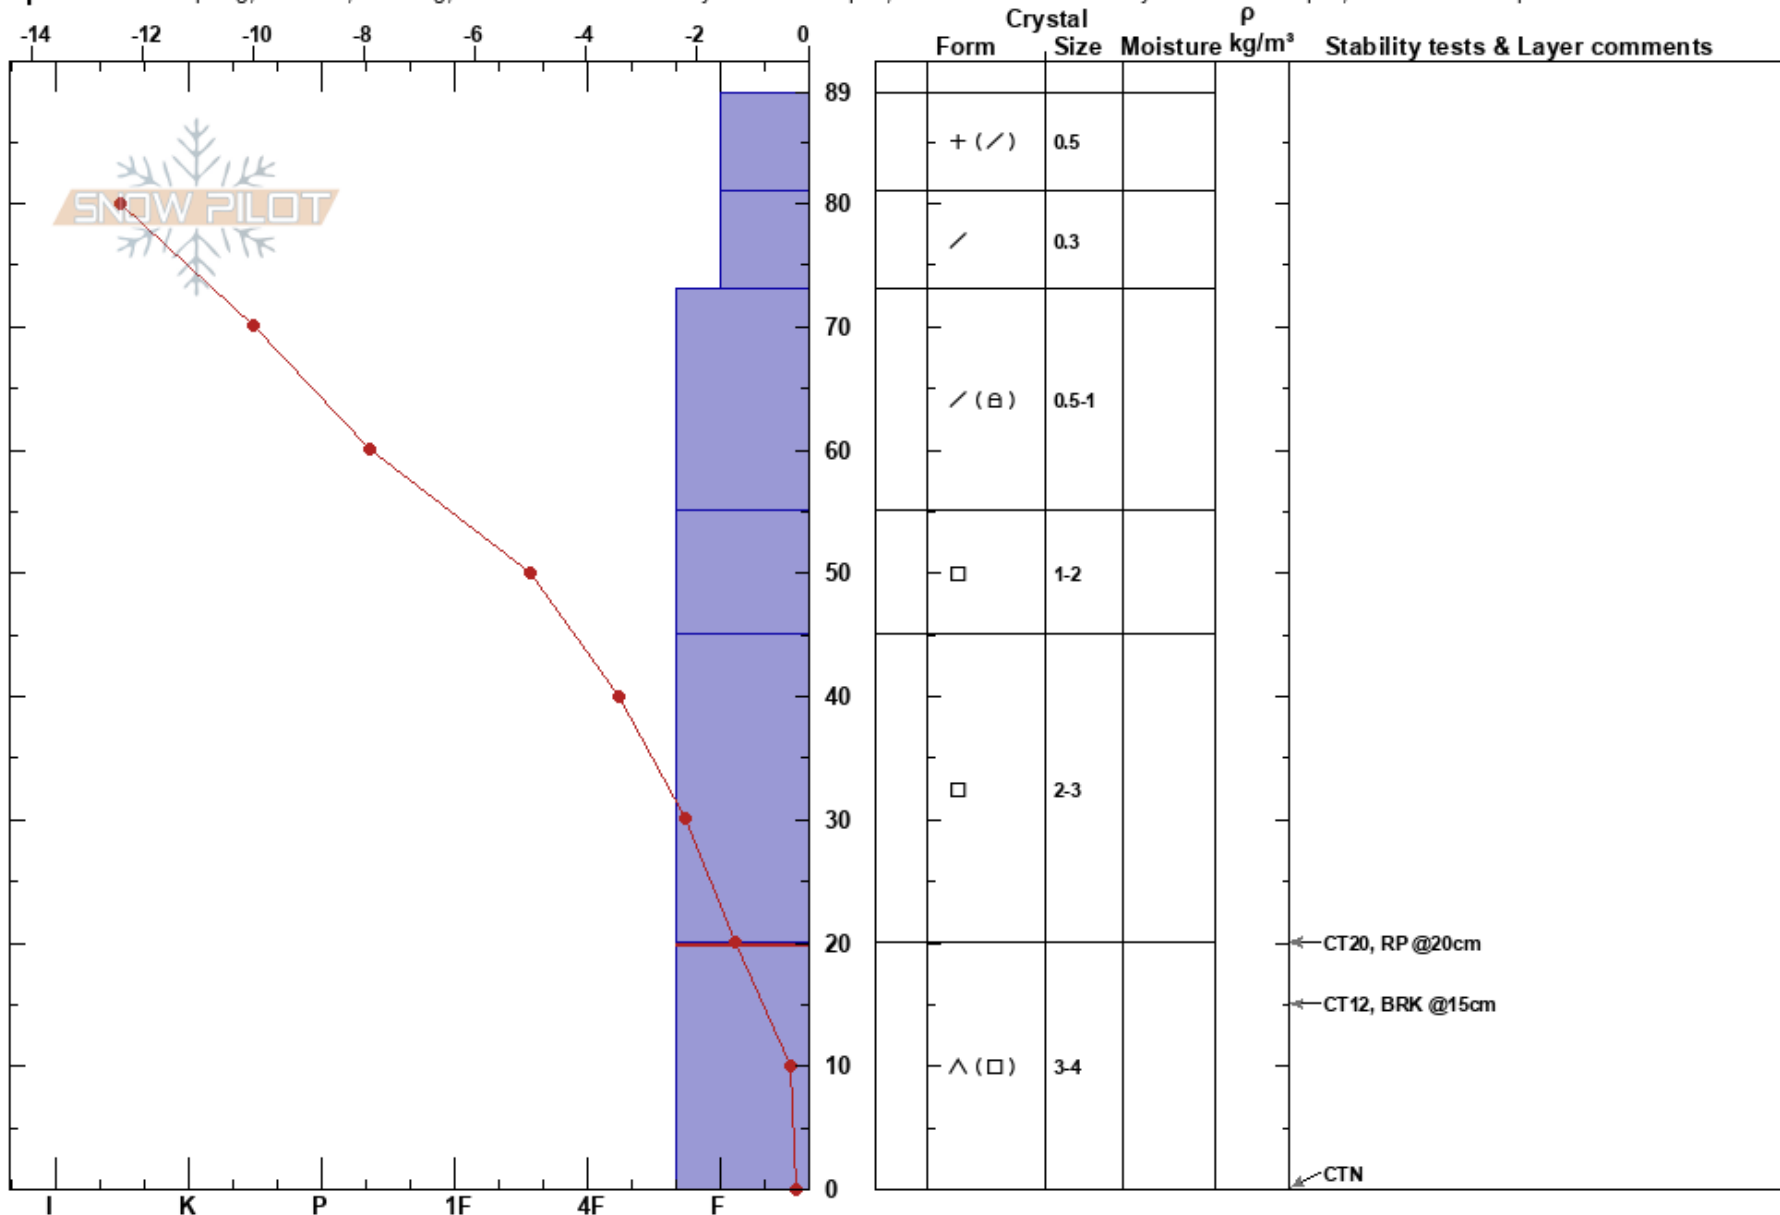

B Trees (McFarlands)  
 Richmond Ridge  
 CO  
 Elevation: 3350 m  
 Aspect: NE

Steve Schreiber  
 11/27/2018 - 10:40am  
 Co-ord:  
 Slope Angle: 14°  
 Wind Loading:

Stability: Poor  
 Air Temperature: -6°C  
 Sky Cover: CLR  
 Precipitation: NO  
 Wind: Calm

HS:89  
 PS: 20 20-0cm: Problematic layer

Specifics: Collapsing, localized; Cracking; Recent avalanche activity on similar slopes; Recent avalanche activity on different slopes; Ski tracks on slope

Notes: 1st of 3 McFarlands profiles; GM, SS. Stability Fair to Poor.