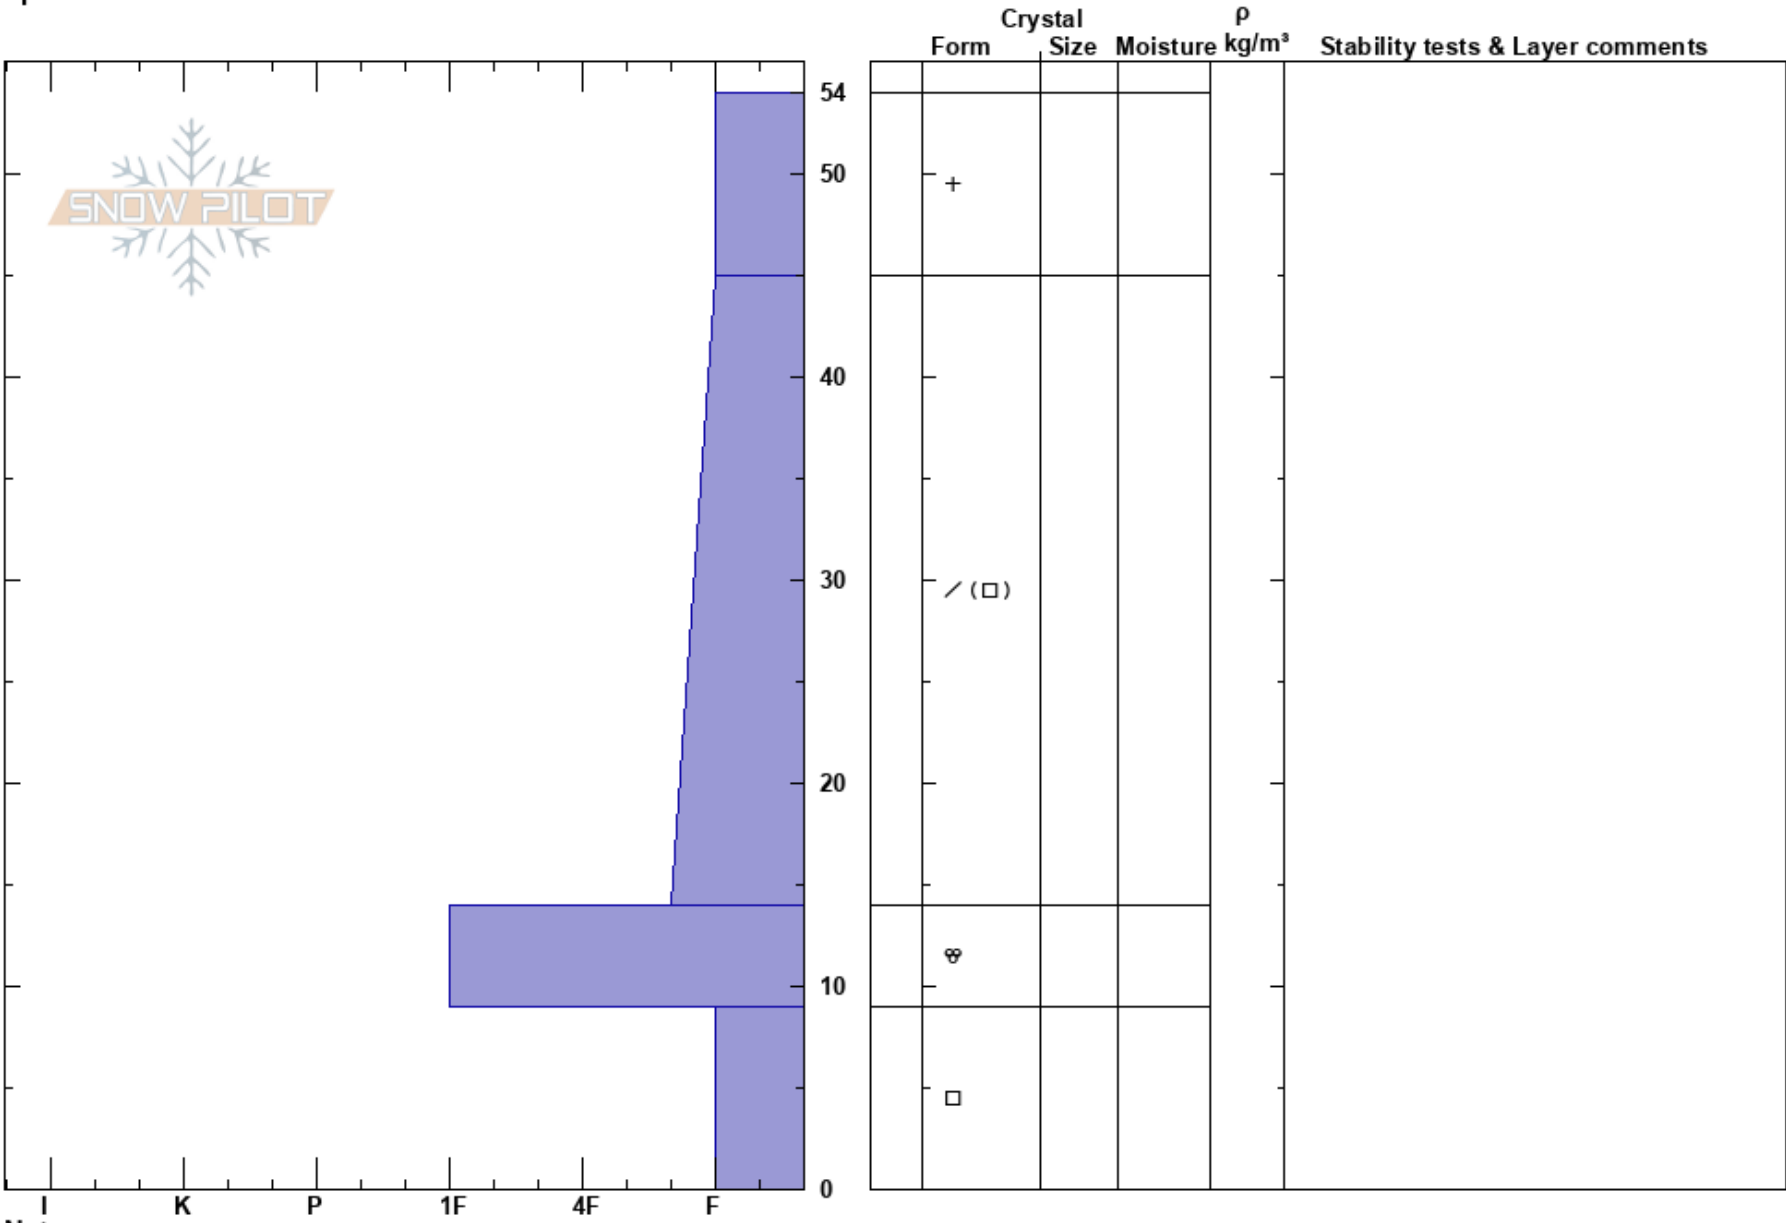

North of Lunch Cabin  
 Richmond Ridge  
 CO  
 Elevation: 3350 m  
 Aspect: E  
 Specifics:

Steve Schreiber  
 11/19/2018 - 11:30am  
 Co-ord:  
 Slope Angle:  
 Wind Loading:

Stability:  
 Air Temperature:  
 Sky Cover: CLR  
 Precipitation: NO  
 Wind: N Light Breeze

HS:54  
 PF:40  
 9-0cm:Problematic layer

Notes: Baseline profile: flat ground. DK, SS. Stability - Good