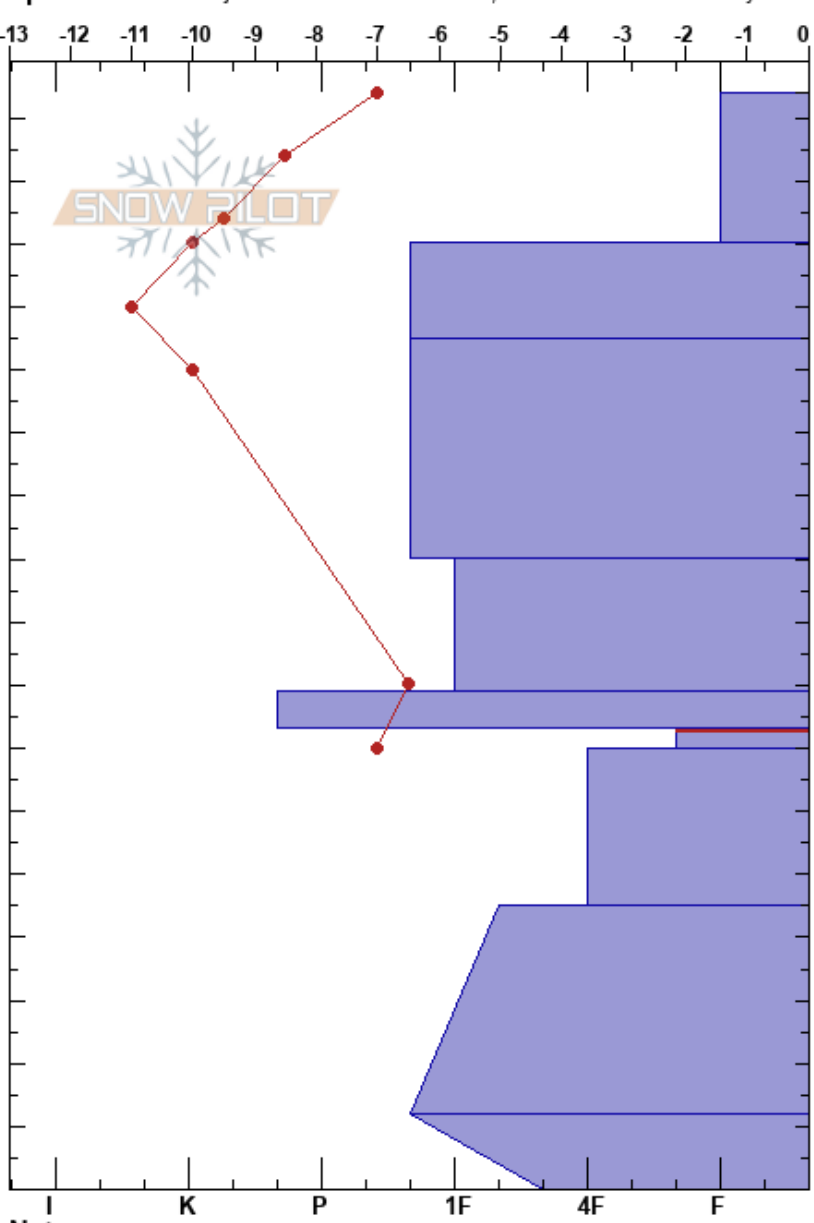

SE Bowl crown profile
Teton Range
WY
Elevation: 9750 ft
Aspect: 115°

Jackson Knoll
11/25/2018 - 2:17pm
Co-ord: 43.77570N, -110.92885W
Slope Angle: 34°
Wind Loading: previous

Stability: Poor
Air Temperature:
Sky Cover: SCT
Precipitation: NO
Wind: W Calm

HS:174
Layer Notes:
73-70cm: Problematic layer

Specifics: Pit is adjacent to avalanche: crown; Recent avalanche activity on similar slopes

Elevation (ft)	Crystal		Moisture	ρ kg/m ³	Stability tests & Layer comments
	Form	Size			
174					
170					
160	*	2-5			
150					
140	⌘ (/)	1			
130					
120	/ (⌘)	1			
110					
100					
90	/ (⌘)	1-2			
80	⊙ ⊙				
70	□	1-2			
60	□ (⌘)	1-2			
50					
40	⌘ (⊕)	1-2			
30					
20					
10	⊕	2.5			
0					