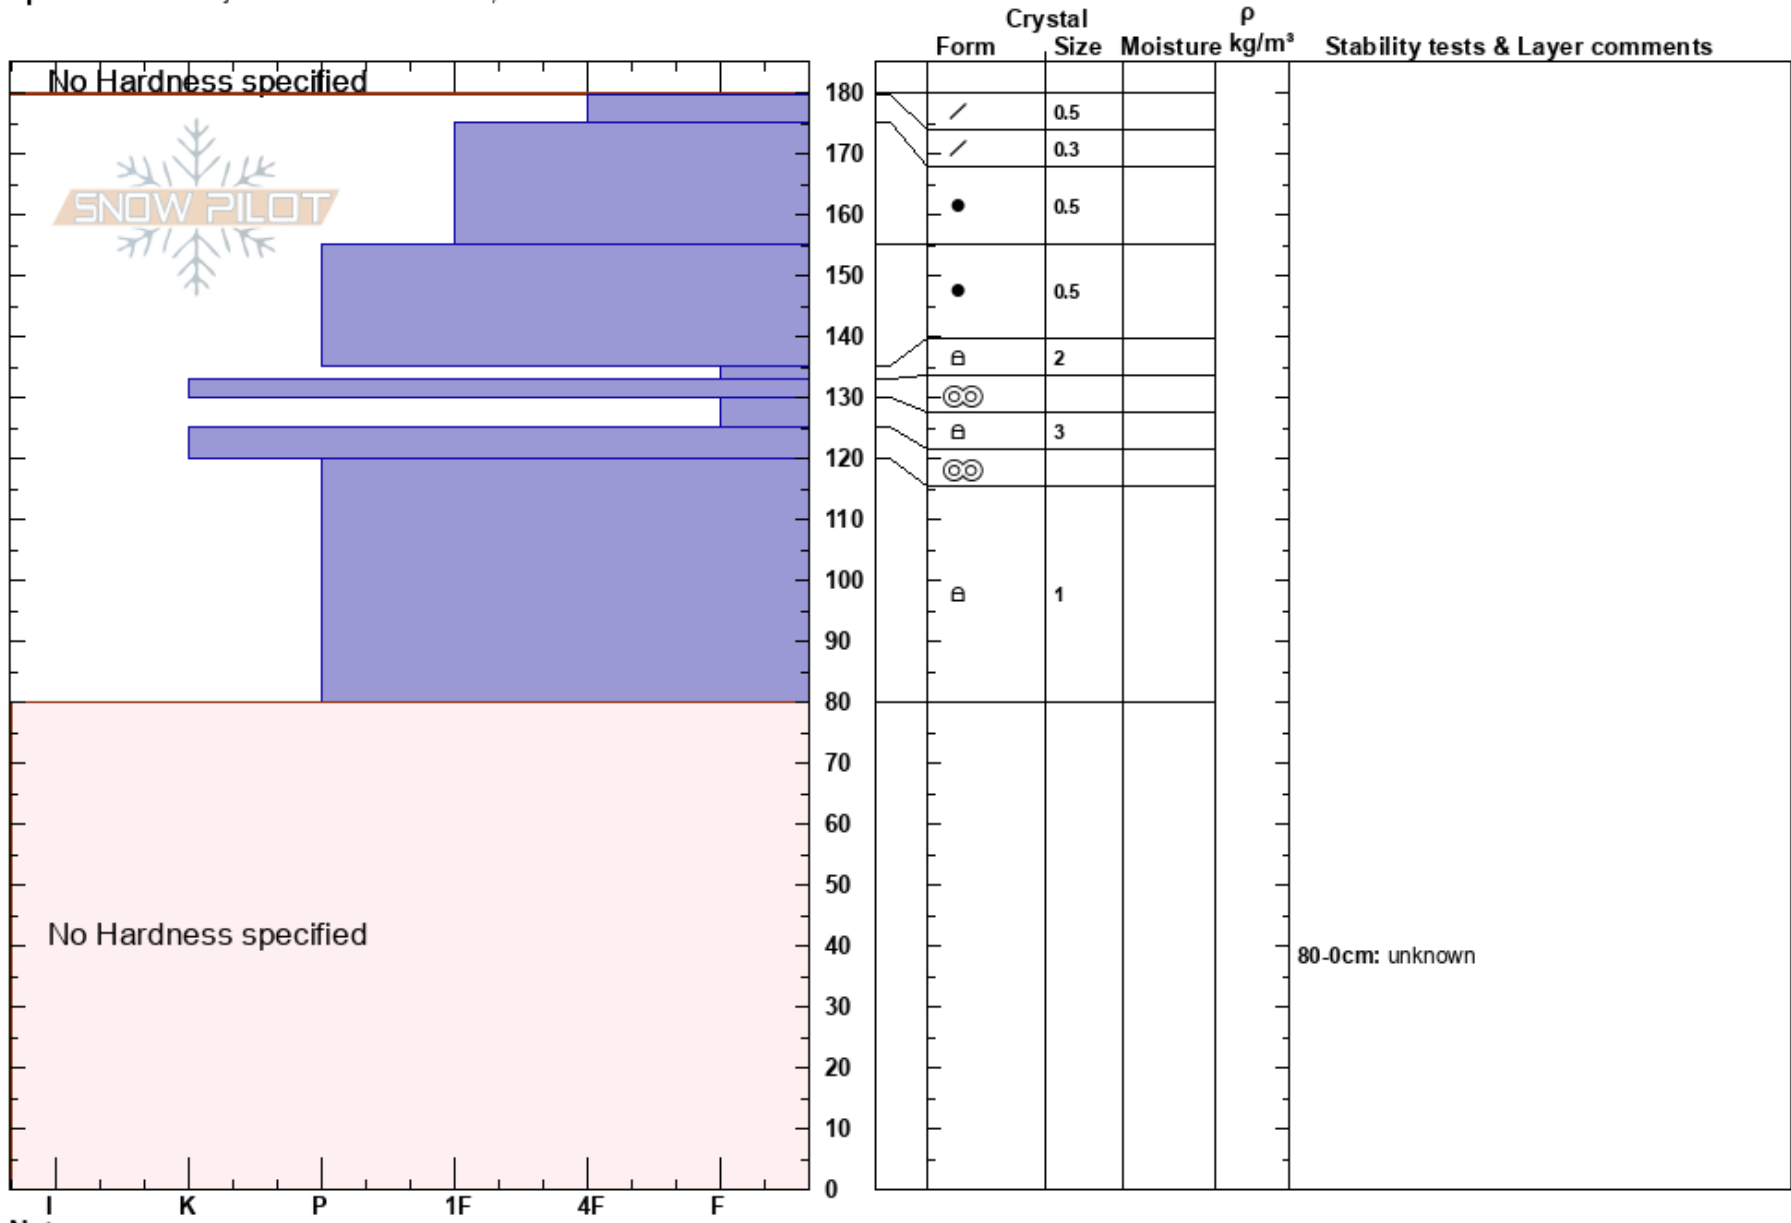

Alberta's Cousin TL
 San Juan Range
 CO
Elevation: 11334 ft
Aspect: 45°
Specifics: Pit is adjacent to avalanche: crown;

Sandy Kobrock
 11/25/2018 - 12:00pm
Co-ord:
Slope Angle: 38°
Wind Loading: previous

Stability: Poor
Air Temperature: -10°C
Sky Cover: CLR
Precipitation: NO
Wind: NE Light Breeze

HS: 180
Layer Notes:
 130-125cm: Problematic layer
 80-0cm: unknown

Notes: Previous wind loading from the SW