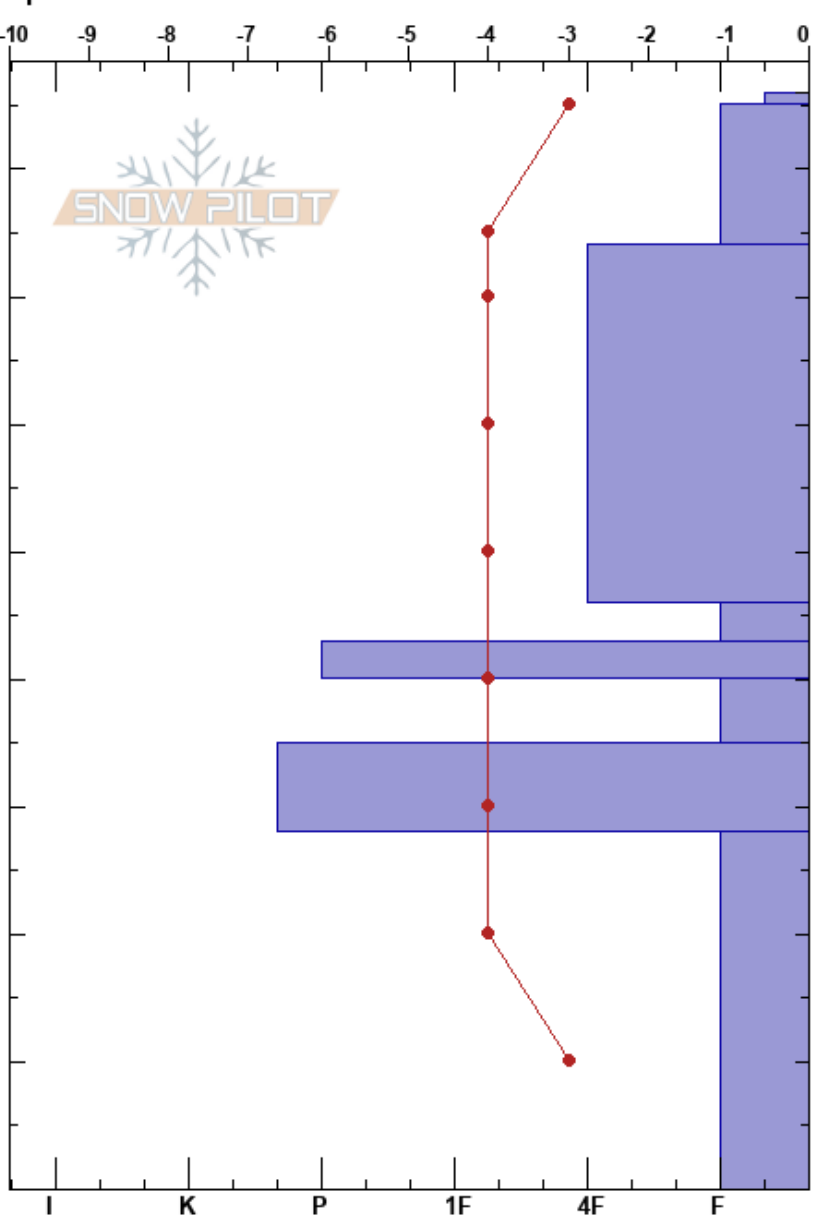

Hatcher Full Pit
 Talkeetna Mountains
 AK
 Elevation: 1060 m
 Aspect: N
 Specifics:

Brooke Edwards
 12/07/2017 - 1:40pm
 Co-ord: 61.82301N, -149.24501W
 Slope Angle: 18°
 Wind Loading: no

Stability:
 Air Temperature: -1°C
 Sky Cover: BKN
 Precipitation: NO
 Wind: Calm

HS:86
 PF:65
 PS:6
 46-43cm:Problematic layer

Form	Crystal		ρ kg/m ³	Stability tests & Layer comments
	Size	Moisture		
* (V)	2	D		
+	1	D		
/	0.5	D		
☐	1	D		CT11, SP @44cm
⊙⊙	1	D		ECTN30 @44cm
☐	1	D		PST27/100 (End) @44cm 20171119 NSF
⊙⊙	0.5	D		CT15, SC @36cm
☐	1.5	D		
				ECTX