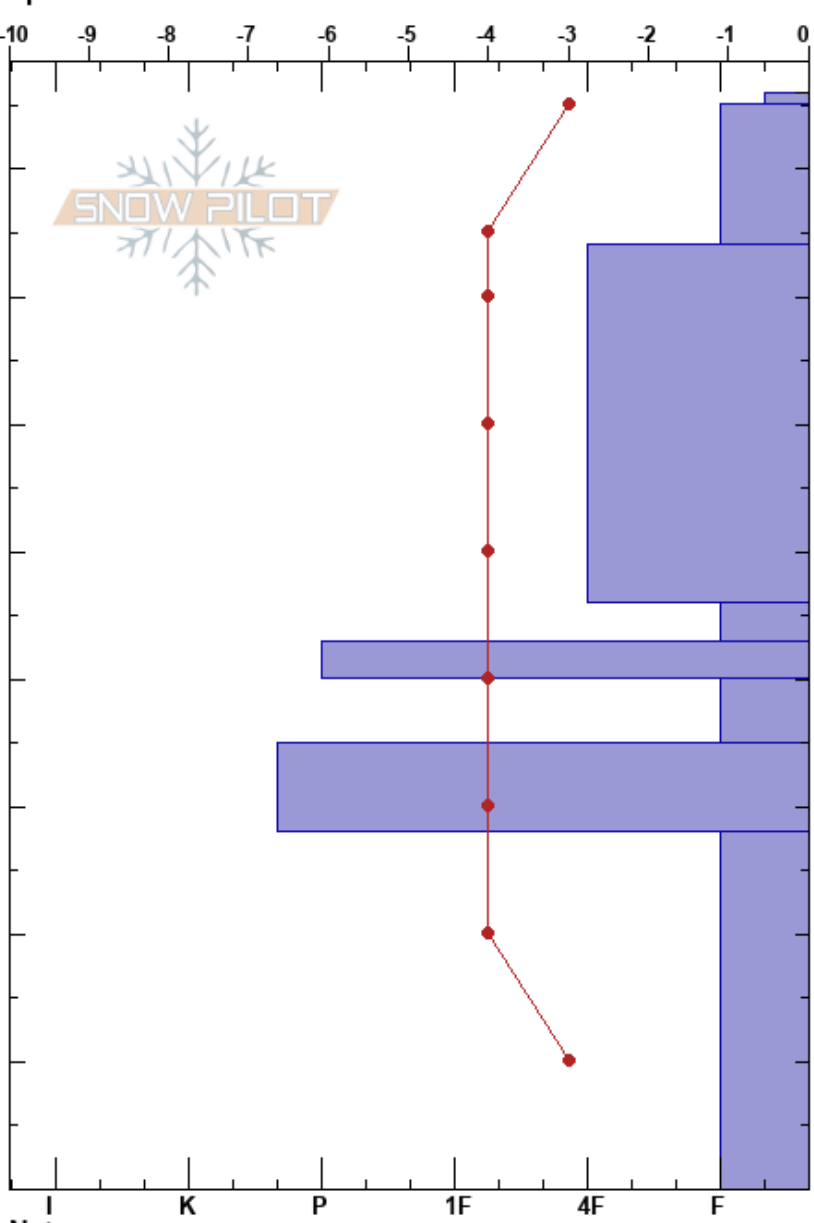

Hatcher Full Pit
 Talkeetna Mountains
 AK
 Elevation: 1060 m
 Aspect: N
 Specifics:

Brooke Edwards
 12/07/2017 - 1:40pm
 Co-ord: 61.82301N, -149.24501W
 Slope Angle: 18°
 Wind Loading: no

Stability: **HS:86**
 Air Temperature: -1°C **PF:65** 46-43cm:Problematic layer
 Sky Cover: BKN **PS:6**
 Precipitation: NO
 Wind: Calm

Form	Crystal Size	Moisture	ρ kg/m ³	Stability tests & Layer comments
* (V)	2	D		
+	1	D		
/	0.5	D		
☐	1	D		CT11, SP @44cm
⊙⊙	1	D		ECTN30 @44cm
☐	1	D		PST27/100 (End) @44cm 20171119 NSF
⊙⊙	0.5	D		CT15, SC @36cm
☐	1.5	D		
				ECTX