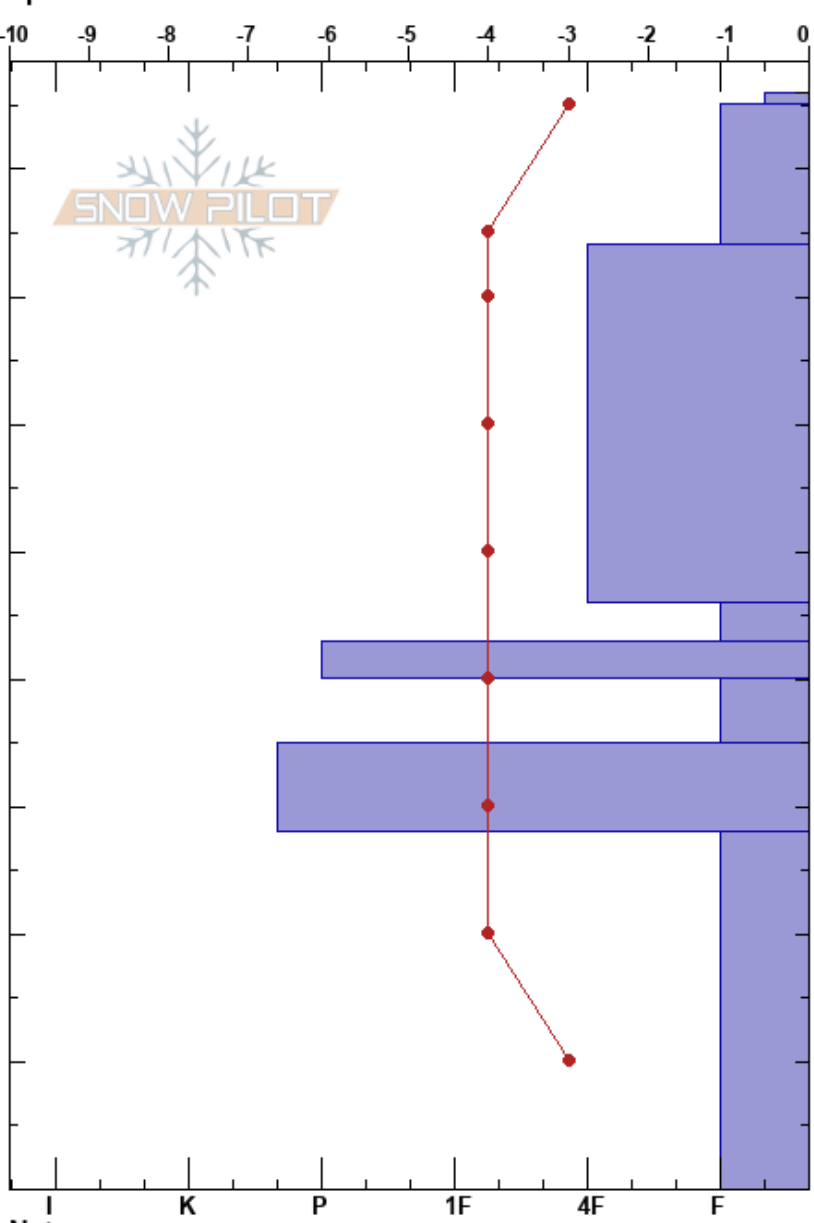

Hatcher Full Pit
 Talkeetna Mountains
 AK
 Elevation: 1060 m
 Aspect: N
 Specifics:

Brooke Edwards
 12/07/2017 - 1:40pm
 Co-ord: 61.82301N, -149.24501W
 Slope Angle: 18°
 Wind Loading: no

Stability: **HS:86**
 Air Temperature: -1°C **PF:65** 46-43cm:Problematic layer
 Sky Cover: BKN **PS:6**
 Precipitation: NO
 Wind: Calm

Form	Crystal		ρ kg/m ³	Stability tests & Layer comments
	Size	Moisture		
* (V)	2	D		
+	1	D		
/	0.5	D		
☒	1	D		CT11, SP @44cm
⊙⊙	1	D		ECTN30 @44cm
☐	1	D		PST27/100 (End) @44cm 20171119 NSF
⊙⊙	0.5	D		CT15, SC @36cm
☐	1.5	D		
				ECTX