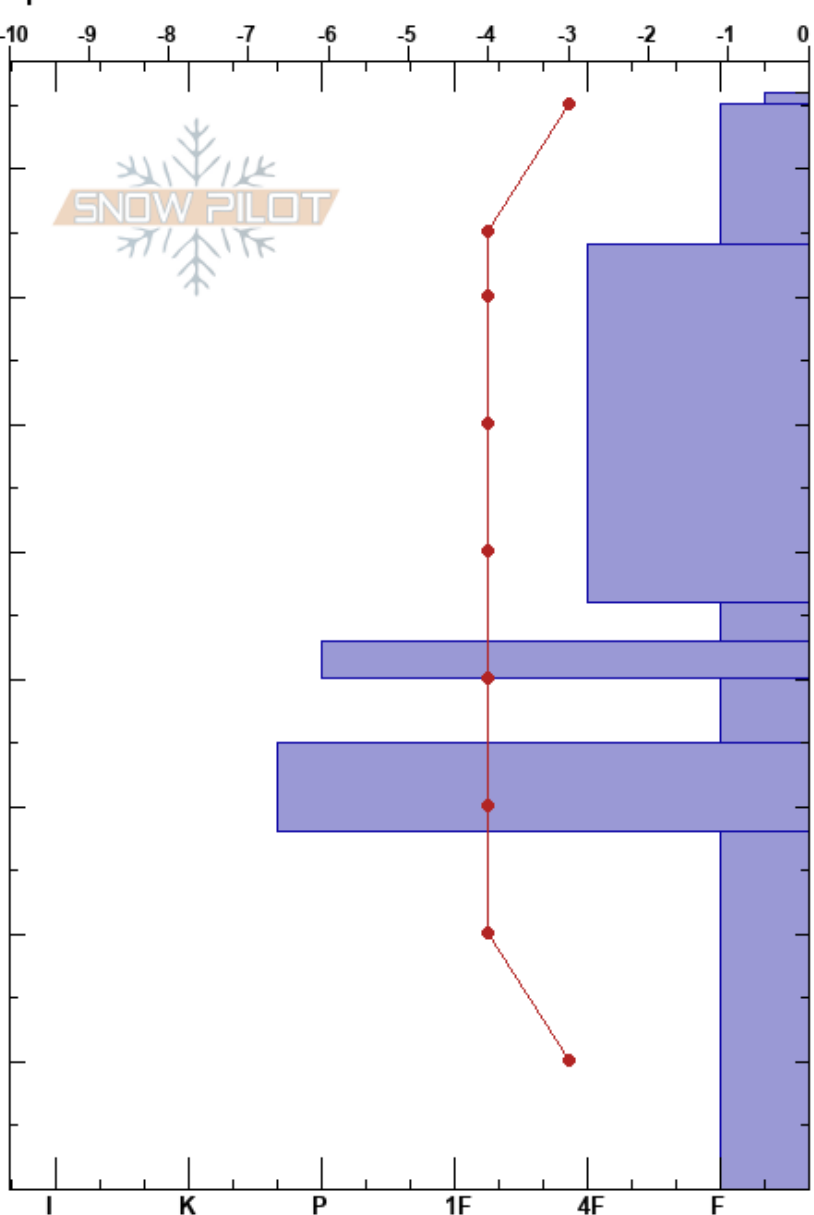

Hatcher Full Pit
 Talkeetna Mountains
 AK
 Elevation: 1060 m
 Aspect: N
 Specifics:

Brooke Edwards
 12/07/2017 - 1:40pm
 Co-ord: 61.82301N, -149.24501W
 Slope Angle: 18°
 Wind Loading: no

Stability: **HS:86**
 Air Temperature: -1°C **PF:65** 46-43cm:Problematic layer
 Sky Cover: BKN **PS:6**
 Precipitation: NO
 Wind: Calm

Form	Crystal		ρ kg/m ³	Stability tests & Layer comments
	Size	Moisture		
* (V)	2	D		
+	1	D		
/	0.5	D		
☐	1	D		CT11, SP @44cm
⊙⊙	1	D		ECTN30 @44cm
☐	1	D		PST27/100 (End) @44cm 20171119 NSF
⊙⊙	0.5	D		CT15, SC @36cm
☐	1.5	D		
				ECTX