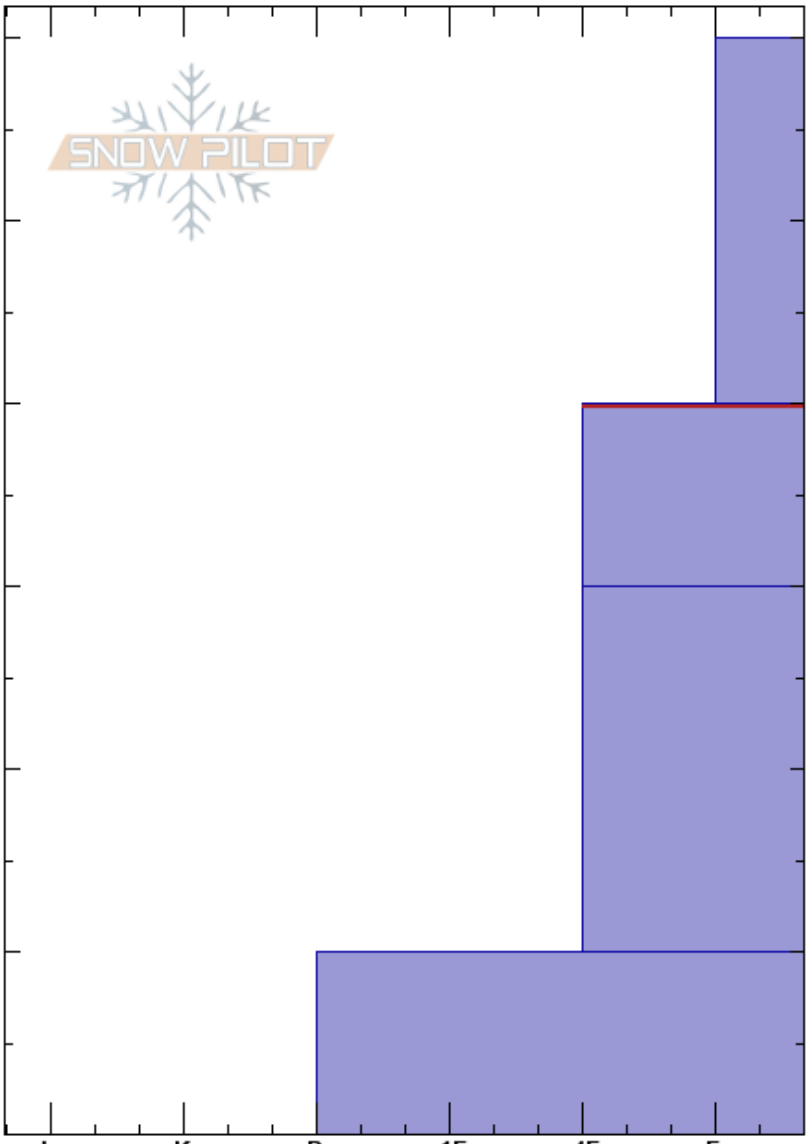

Monarch Ridge
 Sawatch
 CO
Elevation: 10400 ft
Aspect: W
Specifics: Cracking

Rebecca Hodgetts
 11/24/2018 - 10:00am
Co-ord: 38.50032N, -106.32229W
Slope Angle: 30°
Wind Loading: yes

Stability:
Air Temperature: -5°C
Sky Cover: OVC
Precipitation: S1
Wind: W Moderate

HS:60
PS: 15 40-30cm:Problematic layer

Crystal Form	Crystal Size	Moisture	ρ kg/m ³	Stability tests & Layer comments
+	0.5	D		
□ (/)	0.5	D		
□ (^)	1	D		← CT1, SC @20cm
^ (⊙)	1-3	D		

Notes: