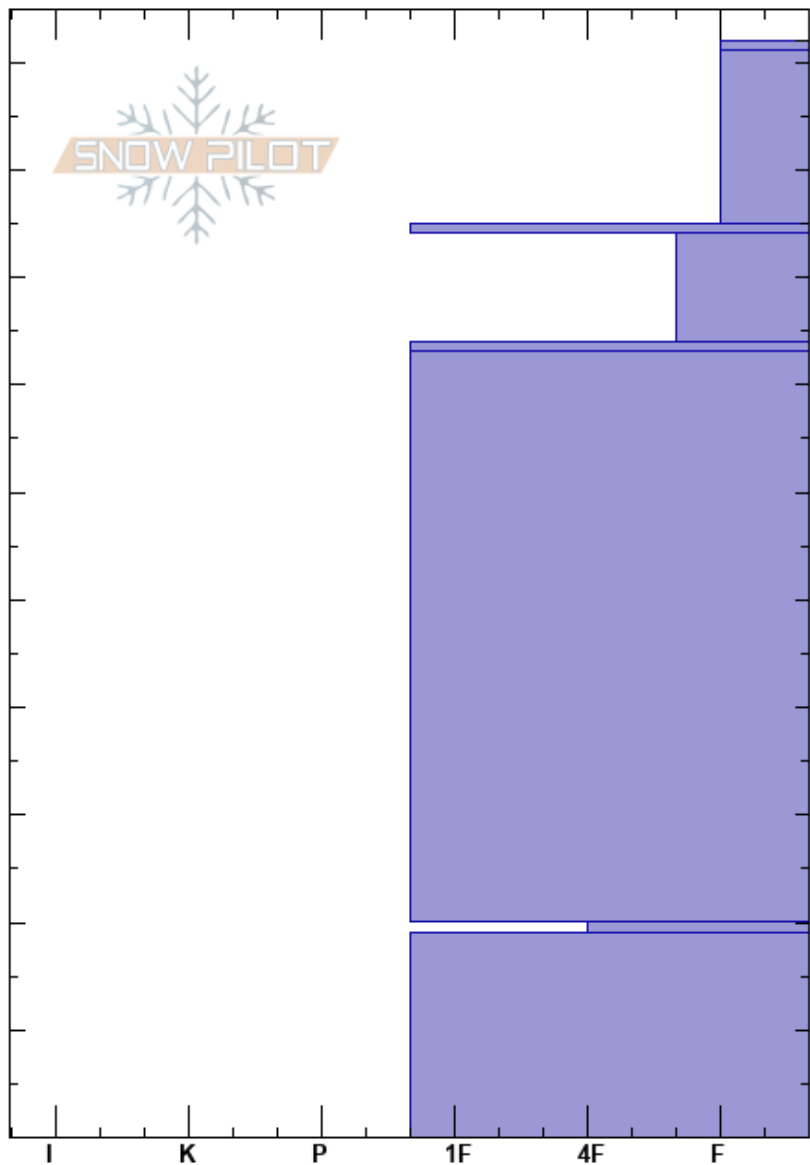

Above Bradley's
 Bridger Range
 MT
Elevation: 7840 ft
Aspect: 118°
Specifics:

Andrew Schauer
 11/23/2018 - 4:20pm
Co-ord: 45.82893N, -110.92925W
Slope Angle: 26°
Wind Loading:

Stability: **HS:**102 **Layer Notes:**
Air Temperature: -4°C **PS:** 10 85-84cm:Problematic layer
Sky Cover: BKN
Precipitation: NO
Wind: Calm

Height (cm)	Crystal		Moisture	ρ kg/m ³	Stability tests & Layer comments
	Form	Size			
102					
100	⊗				
90	/	0.5			
85	⊗				
80	/				
75	⊗				
73					← ECTN28 @73cm
70					
60					
50	•				
40					
30					
25					
22	⊗	0.5			
20					
15					
10	•				
0					