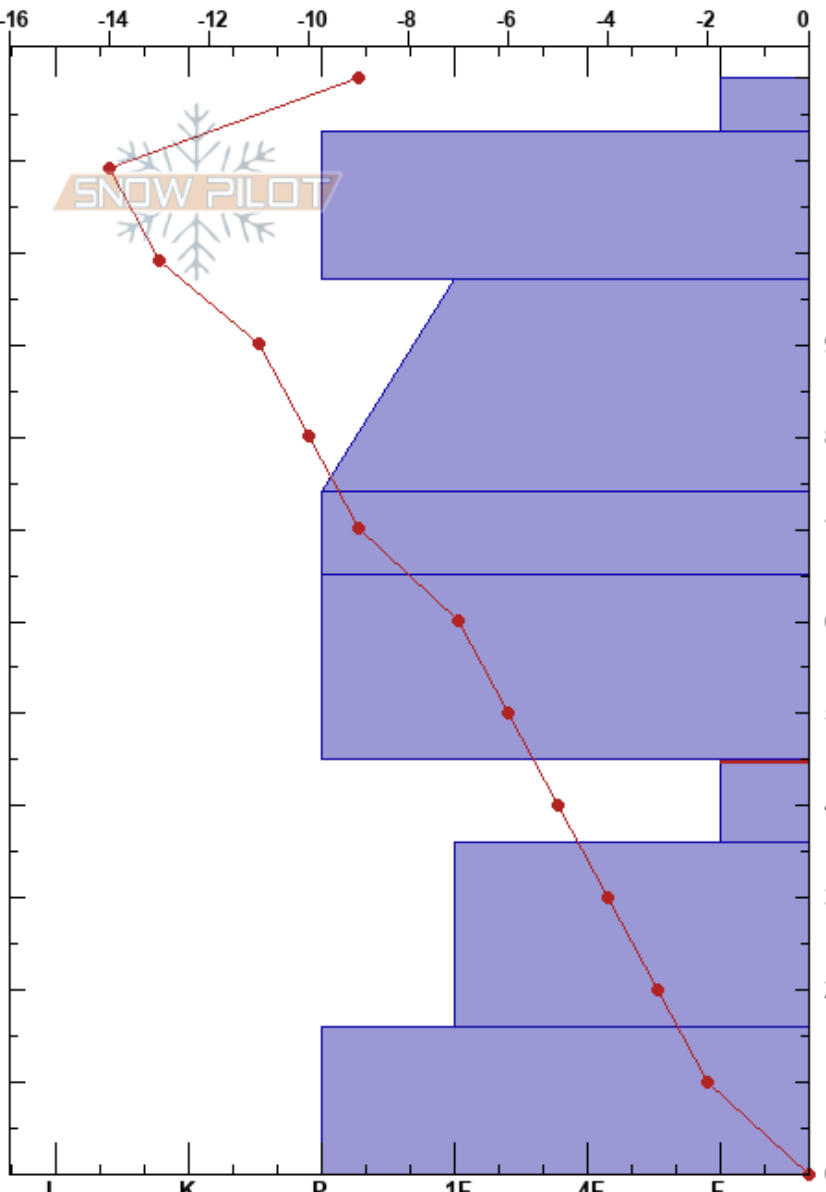

Fifi's I
 Sawatch
 CO
 Elevation: 10600 ft
 Aspect:

Monarch Ski Patrol
 11/21/2018 - 11:00am
 Co-ord: 38.52665N, -106.34294W
 Slope Angle:
 Wind Loading: previous

Stability: **HS:119**
 Air Temperature: -4°C PF:10 45-36cm:Problematic layer
 Sky Cover: CLR
 Precipitation: NO
 Wind: SW Light Breeze

Specifics: Pit dug in a Ski Area; Pit is representative of backcountry

Depth (cm)	Crystal		ρ kg/m ³	Stability tests & Layer comments
	Form	Size		
119	/	1	D	
110	□	1	D	
100				
90	□	1	D	
80				
70	□	0.5	D	
60				
50	□	0.5	D	
40	^	2	D	← CT11, SC @45cm ← PST42/100 (End) @45cm
30	□	1	D	
20				
10	□		D	
0				← ECTX