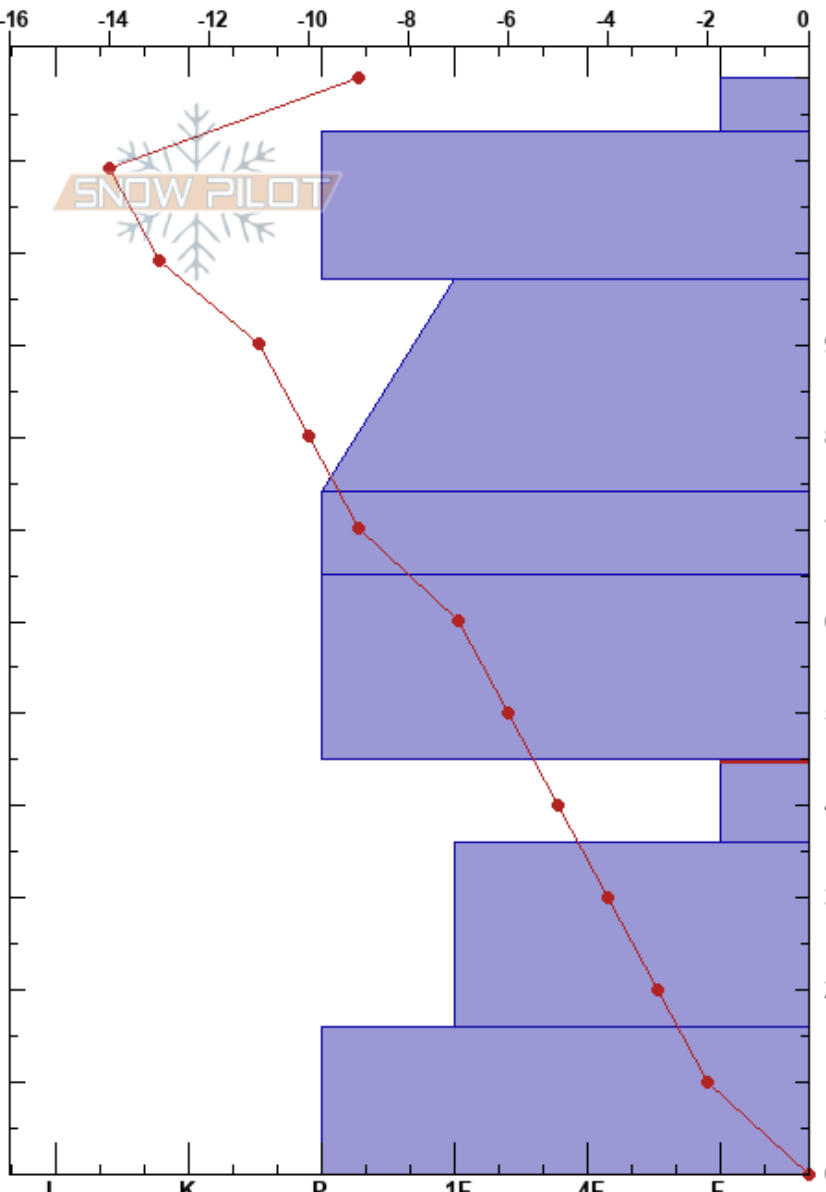

Fifi's I
 Sawatch
 CO
 Elevation: 10600 ft
 Aspect:

Monarch Ski Patrol
 11/21/2018 - 11:00am
 Co-ord: 38.52665N, -106.34294W
 Slope Angle:
 Wind Loading: previous

Stability: **HS:119**
 Air Temperature: -4°C PF:10 45-36cm:Problematic layer
 Sky Cover: CLR
 Precipitation: NO
 Wind: SW Light Breeze

Specifics: Pit dug in a Ski Area; Pit is representative of backcountry

Depth (cm)	Crystal		Moisture	ρ kg/m ³	Stability tests & Layer comments
	Form	Size			
119	/	1	D		
110	□	1	D		
100					
90					
80	□	1	D		
70	□	0.5	D		
60					
50	□	0.5	D		
40	^	2	D		CT11, SC @45cm PST42/100 (End) @45cm
30	□	1	D		
20					
10	□		D		
0					ECTX