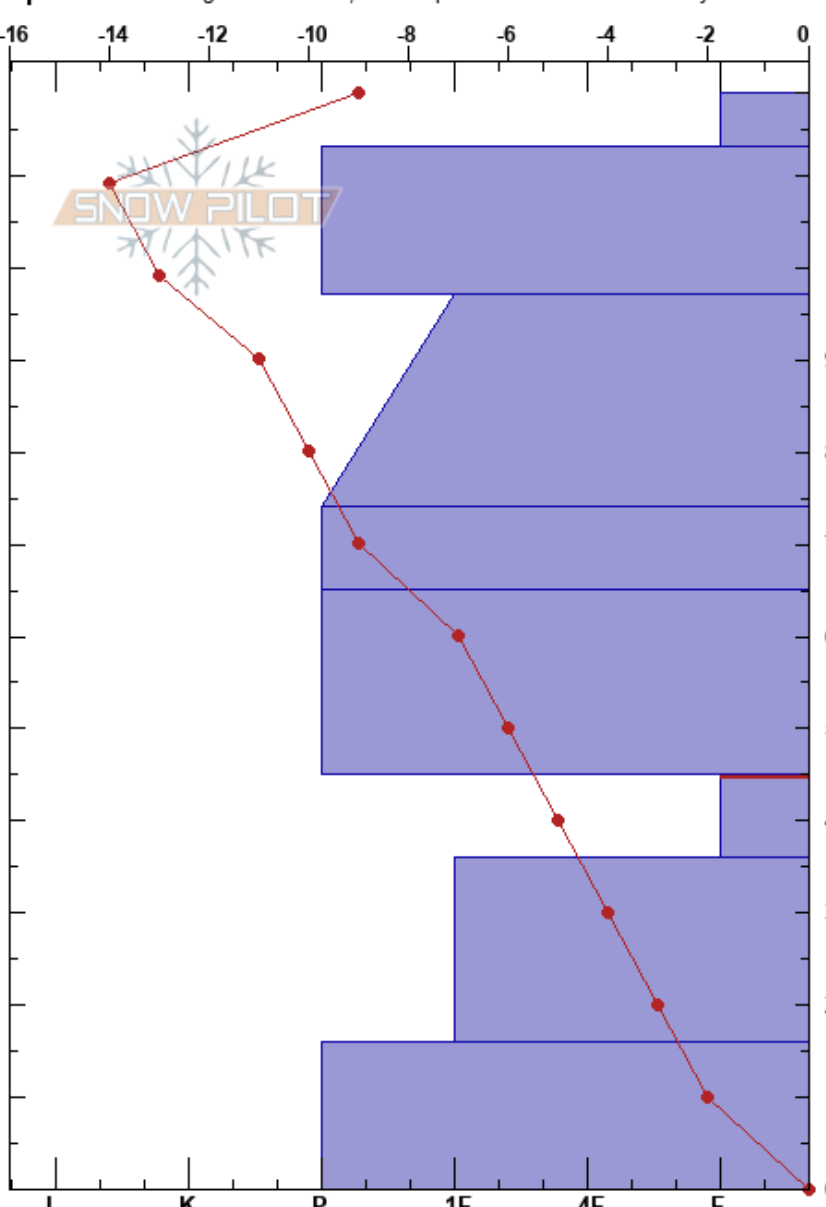

Fifi's I
 Sawatch
 CO
 Elevation: 10600 ft
 Aspect:

Monarch Ski Patrol
 11/21/2018 - 11:00am
 Co-ord: 38.52665N, -106.34294W
 Slope Angle:
 Wind Loading: previous

Stability: **HS:119**
 Air Temperature: -4°C PF:10 45-36cm:Problematic layer
 Sky Cover: CLR
 Precipitation: NO
 Wind: SW Light Breeze

Specifics: Pit dug in a Ski Area; Pit is representative of backcountry

Depth (cm)	Crystal		Moisture	ρ kg/m ³	Stability tests & Layer comments
	Form	Size			
119	/	1	D		
110	□	1	D		
100					
90					
80	□	1	D		
70	□	0.5	D		
60					
50	□	0.5	D		
40	^	2	D		CT11, SC @45cm PST42/100 (End) @45cm
30	□	1	D		
20					
10	□		D		
0					ECTX