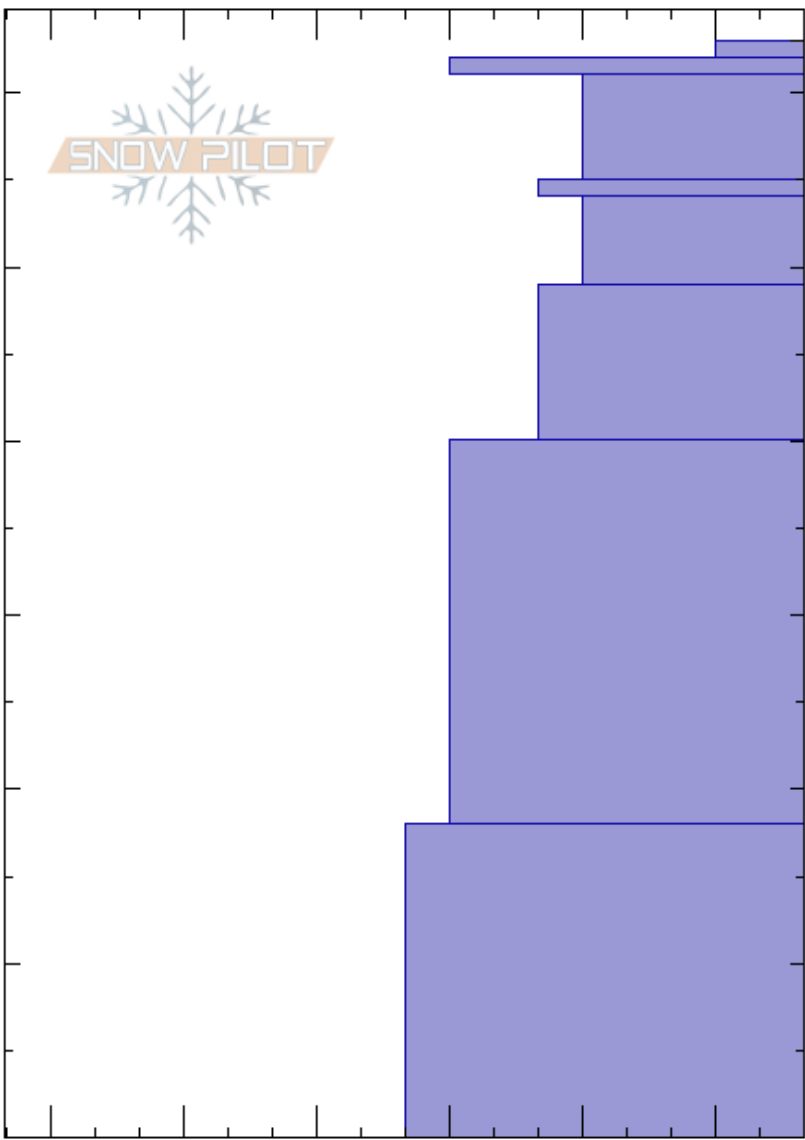

Blackmore  
 Gallatin Range-N  
 MT  
 Elevation: 9600 ft  
 Aspect: 110°  
 Specifics: We skied slope

Andrew Schauer  
 11/21/2018 - 11:15am  
 Co-ord: 45.44412N, -111.00303W  
 Slope Angle: 30°  
 Wind Loading:

Stability:  
 Air Temperature: 2°C  
 Sky Cover: CLR  
 Precipitation: NO  
 Wind: SW Moderate

HS:63  
 Layer Notes:  
 63-62cm: Problematic layer

Depth (cm)	Crystal		Moisture	$\rho$ kg/m <sup>3</sup>	Stability tests & Layer comments
	Form	Size			
63	☐	0.5-1			
60	⊙⊙				
	/	0.5			
	•				← CT13 @55cm
	/	0.5			
	•				
	•				
	•				