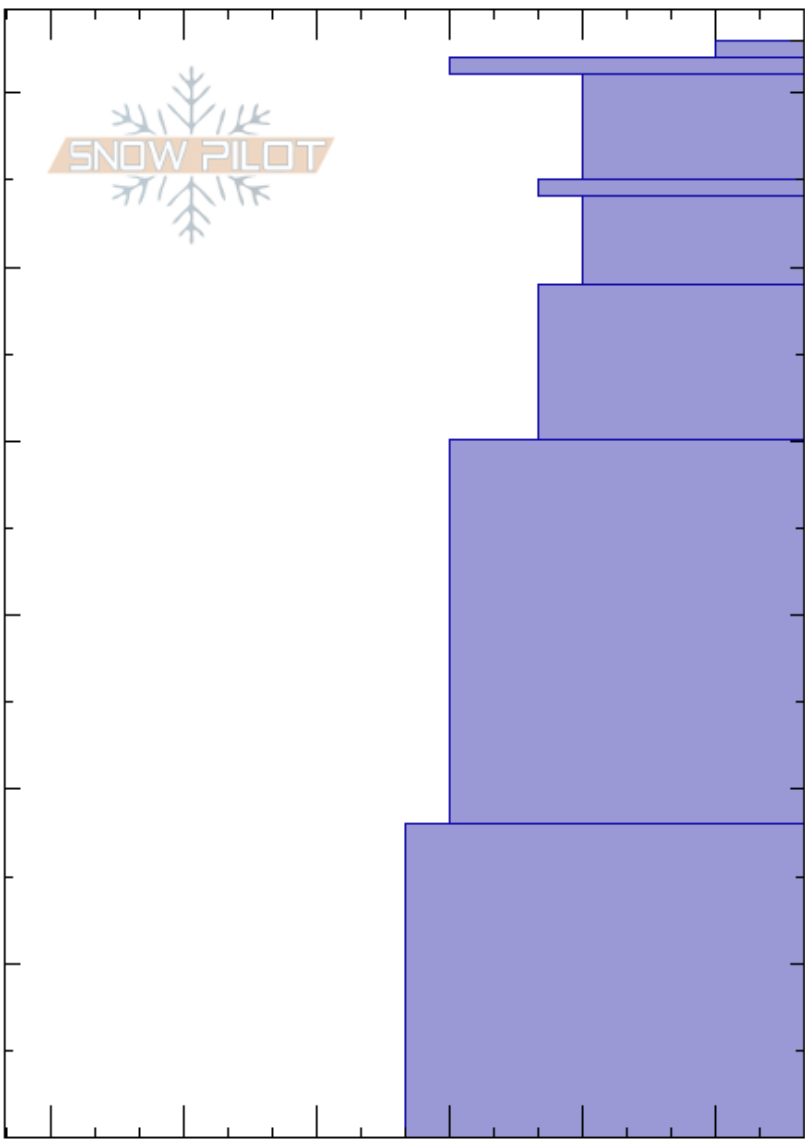

Blackmore
 Gallatin Range-N
 MT
 Elevation: 9600 ft
 Aspect: 110°
 Specifics: We skied slope

Andrew Schauer
 11/21/2018 - 11:15am
 Co-ord: 45.44412N, -111.00303W
 Slope Angle: 30°
 Wind Loading:

Stability:
 Air Temperature: 2°C
 Sky Cover: CLR
 Precipitation: NO
 Wind: SW Moderate

HS:63
 Layer Notes:
 63-62cm: Problematic layer

Depth (cm)	Crystal		Moisture	ρ kg/m ³	Stability tests & Layer comments
	Form	Size			
63	☐	0.5-1			
60	⊙⊙				
	/	0.5			
	•				← CT13 @55cm
	/	0.5			
	•				
	•				
	•				