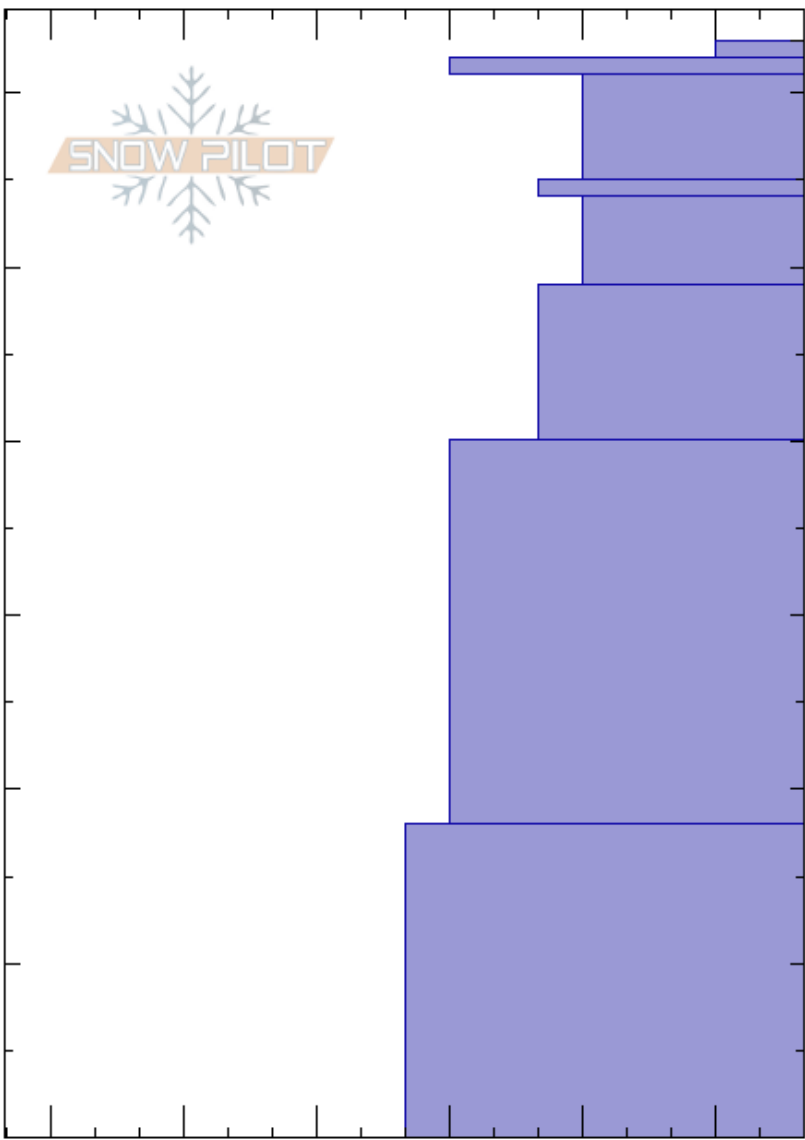

Blackmore
 Gallatin Range-N
 MT
 Elevation: 9600 ft
 Aspect: 110°
 Specifics: We skied slope

Andrew Schauer
 11/21/2018 - 11:15am
 Co-ord: 45.44412N, -111.00303W
 Slope Angle: 30°
 Wind Loading:

Stability:
 Air Temperature: 2°C
 Sky Cover: CLR
 Precipitation: NO
 Wind: SW Moderate

HS:63
 Layer Notes:
 63-62cm: Problematic layer

Depth (cm)	Crystal		Moisture	ρ kg/m ³	Stability tests & Layer comments
	Form	Size			
63	☐	0.5-1			
60	⊙⊙				
55	/	0.5			← CT13 @55cm
50	/	0.5			
45	•				
40					
30					
20					
10					
0					