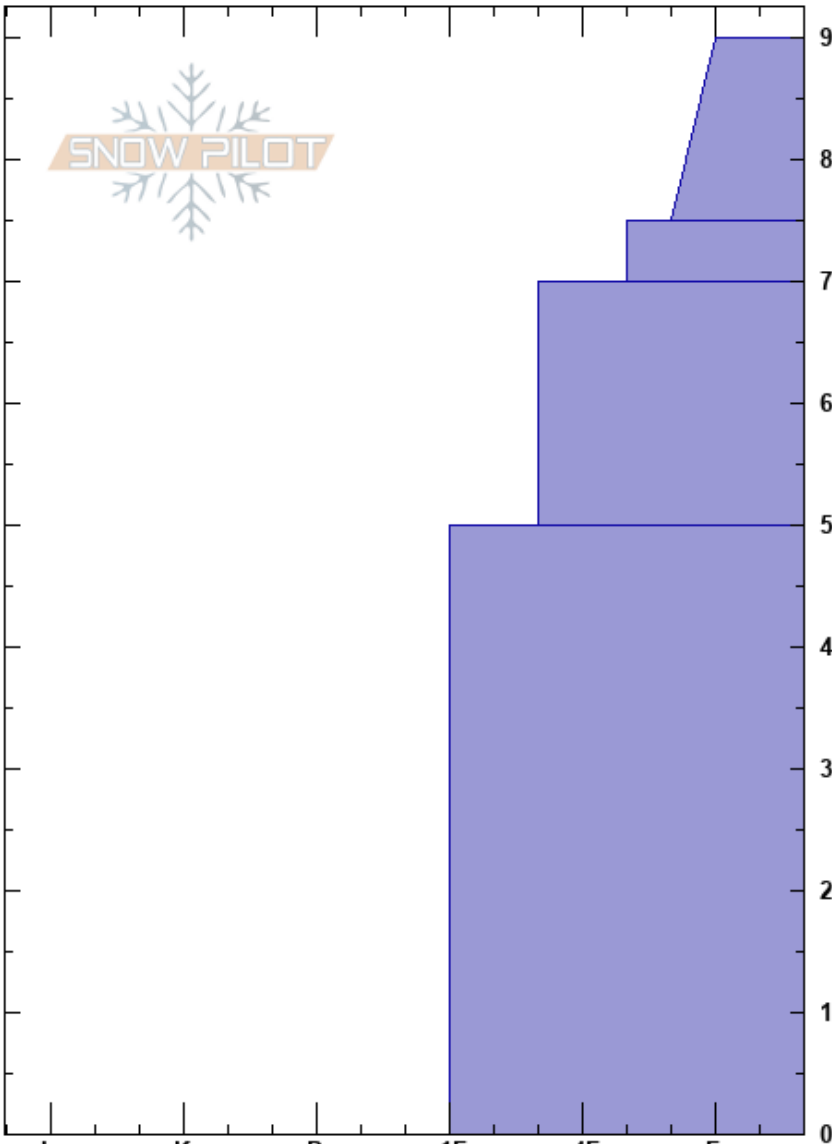

**Birthday Pit**  
**Bridger Range**  
**MT**  
**Elevation: 8650 ft**  
**Aspect: 82°**  
**Specifics:**  
 Andrew Schauer  
 11/19/2018 - 11:30am  
**Co-ord:** 45.80300N, -110.93265W  
**Slope Angle:** 30°  
**Wind Loading:**

**Stability:**  
**Air Temperature:** -3°C  
**Sky Cover:** SCT  
**Precipitation:** NO  
**Wind:** N Light Breeze  
**HS:** 90  
**PS:** 20  
**Layer Notes:**  
 90-75cm: Graupel below new snow

Crystal Form	Crystal Size	Moisture	$\rho$ kg/m <sup>3</sup>	Stability tests & Layer comments
/ (X)				90-75cm: Graupel below new snow
				← ECTN11 @70cm

**Notes:** Wind loading on similar aspect at lower elevations.