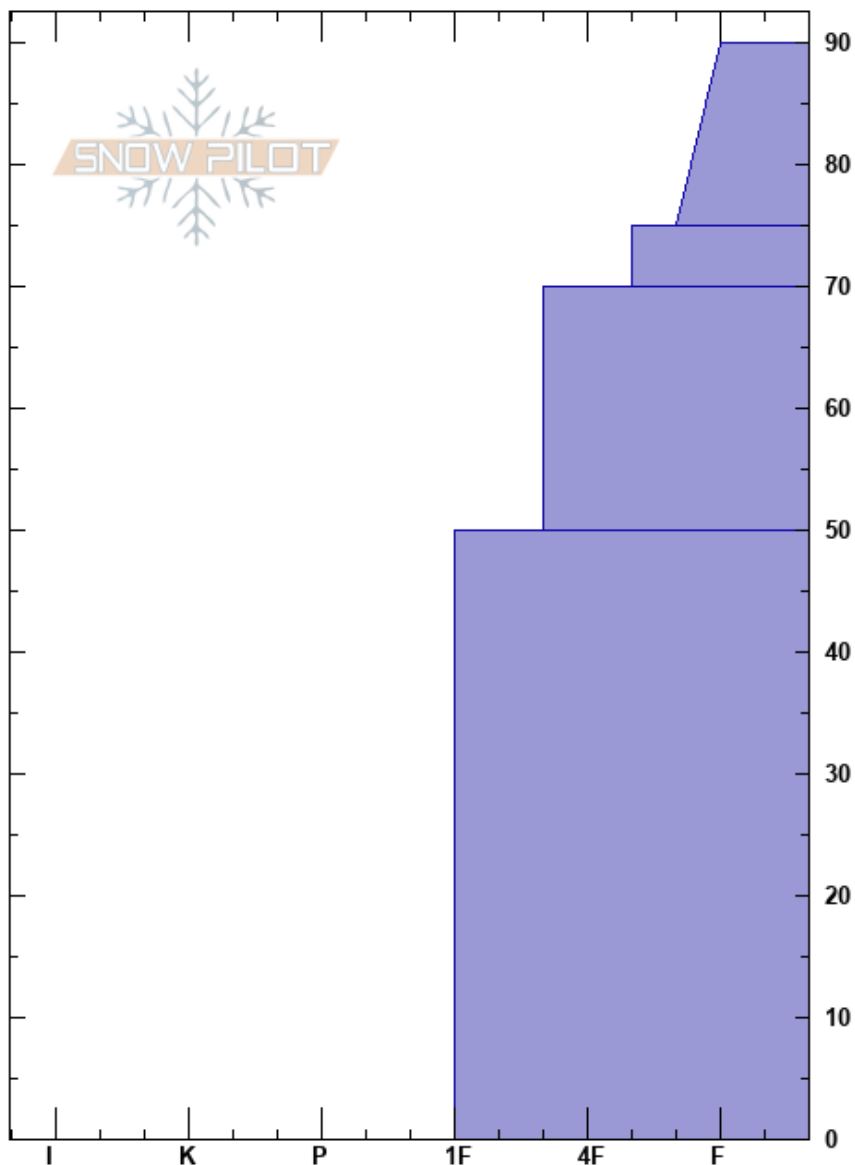

Birthday Pit  
 Bridger Range  
 MT  
 Elevation: 8650 ft  
 Aspect: 82°  
 Specifics:

Andrew Schauer  
 11/19/2018 - 11:30am  
 Co-ord: 45.80300N, -110.93265W  
 Slope Angle: 30°  
 Wind Loading:

Stability:  
 Air Temperature: -3°C  
 Sky Cover: SCT  
 Precipitation: NO  
 Wind: N Light Breeze

HS:90  
 PS: 20  
 90-75cm: Graupel below new snow

Crystal Form	Crystal		$\rho$ kg/m <sup>3</sup>	Stability tests & Layer comments
	Size	Moisture		
/ (Δ)				90-75cm: Graupel below new snow
				← ECTN11 @70cm

Notes: Wind loading on similar aspect at lower elevations.