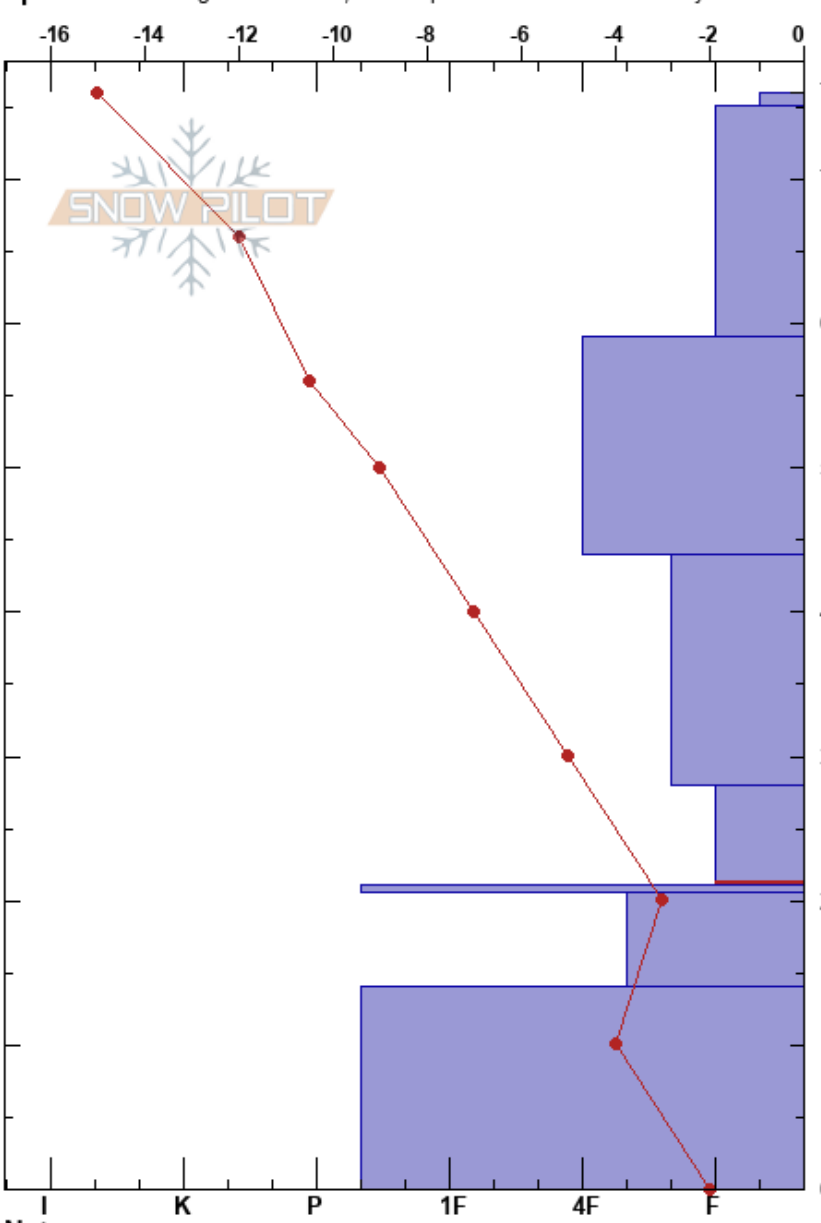

3 Little Pigs(Pig 2.5)
 Teton Range
 WY
 Elevation: 9000 ft
 Aspect: 340°
 Specifics: Pit dug in a Ski Area; Pit is representative of backcountry

Jackson Knoll
 11/18/2018 - 1:36pm
 Co-ord: 43.77872N, -110.94197W
 Slope Angle: 32°
 Wind Loading: previous

Stability:
 Air Temperature: -9°C
 Sky Cover: CLR
 Precipitation: NO
 Wind: Calm

HS:76
 Layer Notes:
 28-21cm: Problematic layer

Depth (cm)	Crystal		Moisture	ρ kg/m ³	Stability tests & Layer comments
	Form	Size			
76	V (∅)	2.5-1.5			
70	/ (∅)	1-2			
60					
50	□	1			
40					
30	⊞ (□)	1-2			
28	□	1-2			
21	⊙⊙				← ECTN23 @20.5cm
20	⊞ (⊕)	1			
10					
0	⊙⊙(□)				