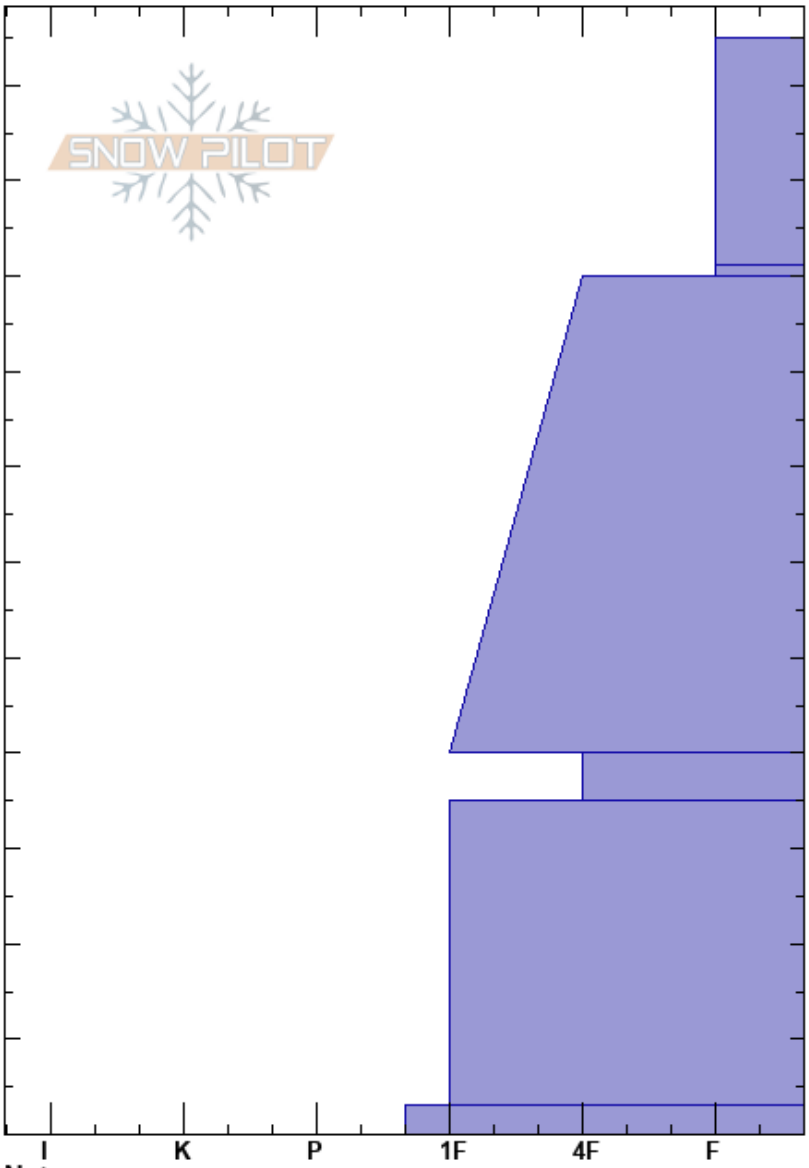

The Ramp
 Bridger Range
 MT
 Elevation: 8100 ft
 Aspect: 20°
 Specifics: Ski tracks on slope

Spencer Jonas
 11/17/2018 - 1:30pm
 Co-ord:
 Slope Angle: 33°
 Wind Loading:

Stability:
 Air Temperature:
 Sky Cover: FEW
 Precipitation: NO
 Wind: Calm

HS:115 Layer Notes:

Height (ft)	Crystal		ρ kg/m ³	Stability tests & Layer comments
	Form	Size		
115				
110				
100	+			
90	⊗			
80				
70				
60				
50				
40	□	0.5		← ECTP23 @40cm
30				
20				
10				
0	⊙⊙			