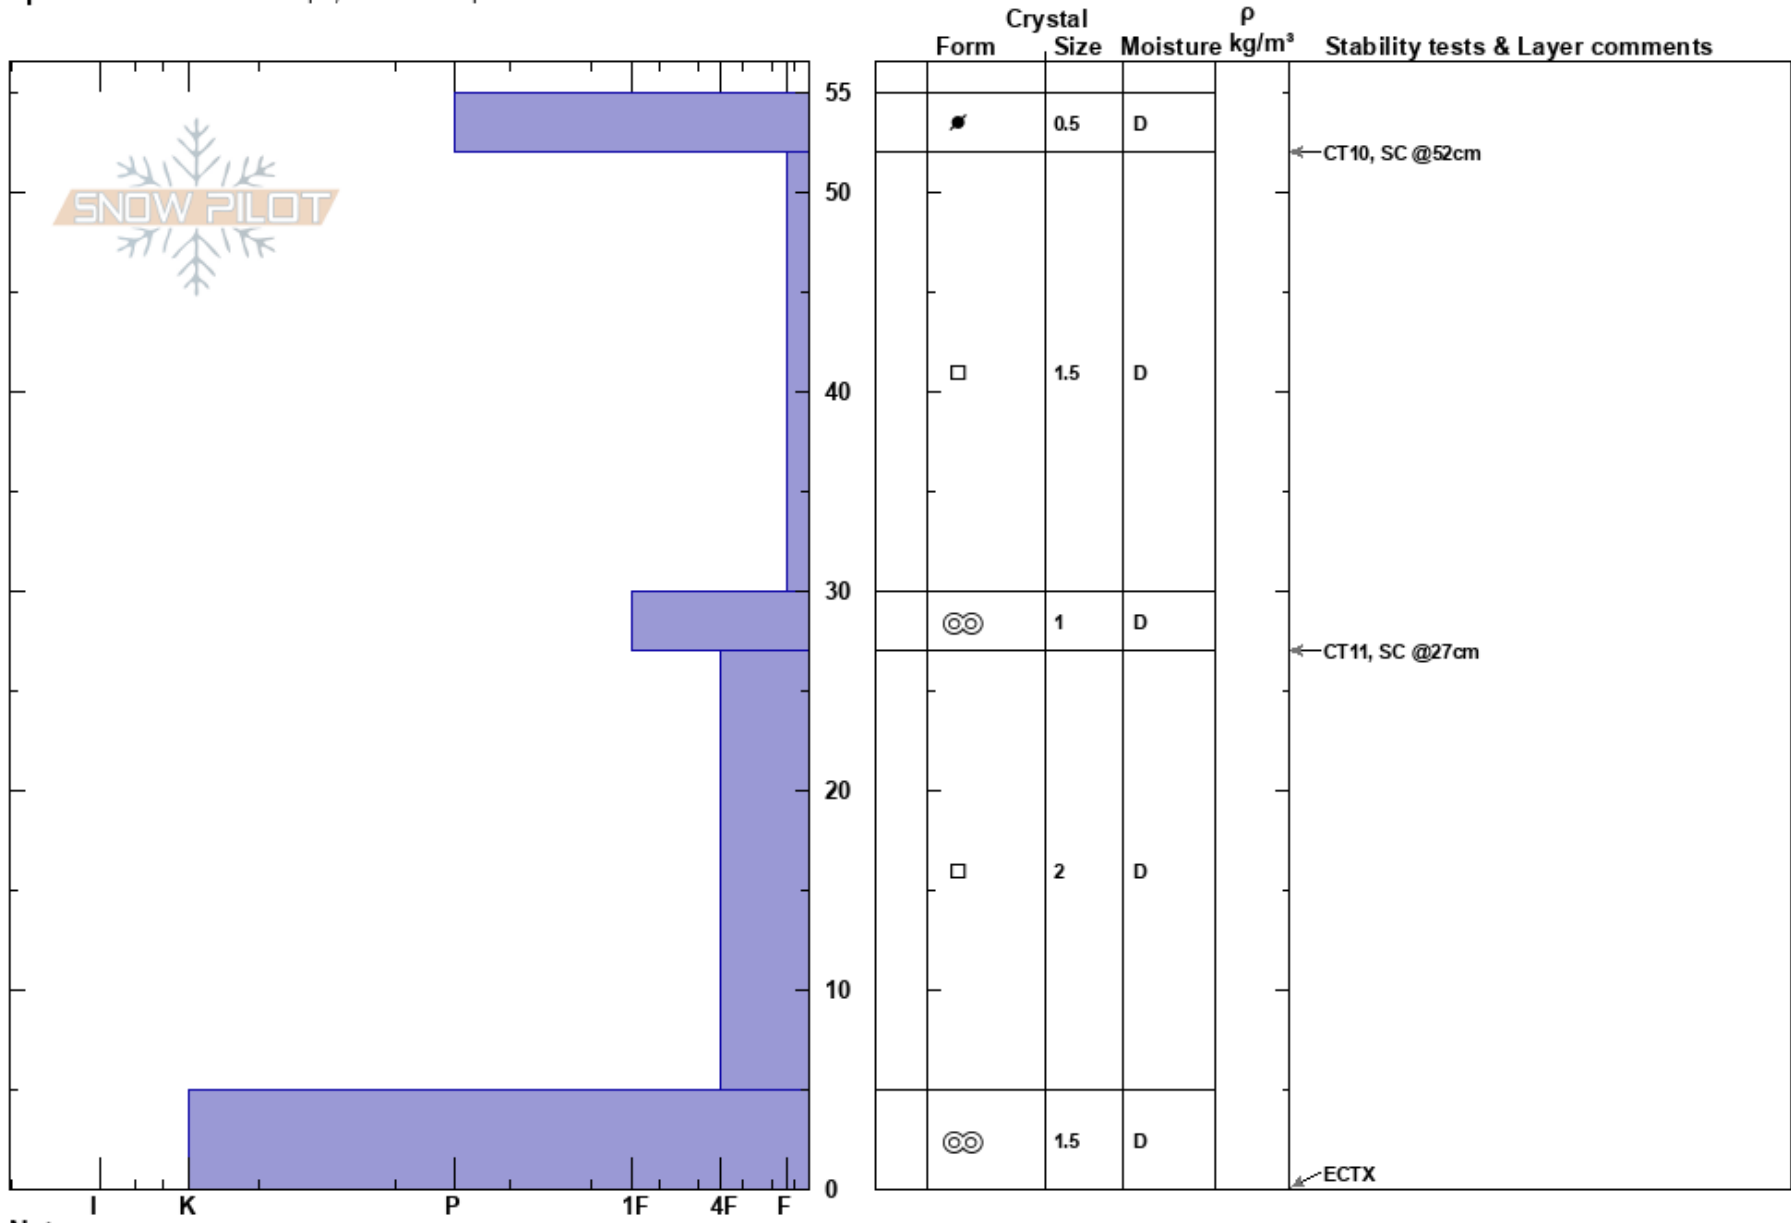

MacMillan
 San Juan Range
 CO
Elevation: 12180 ft
Aspect: 100°
Specifics: Ski tracks on slope; We skied slope

Colin Mitchell
 11/17/2018 - 12:30pm
Co-ord: 37.89280N, -107.69440W
Slope Angle: 23°
Wind Loading: yes

Stability: Good **HS:**55 **Layer Notes:**
Air Temperature: 26°C **PF:**50 27-5cm: Problematic layer
Sky Cover: FEW
Precipitation: NO
Wind: W Light Breeze

Notes: Little snow for transport, but light windloading observed near ridgetops