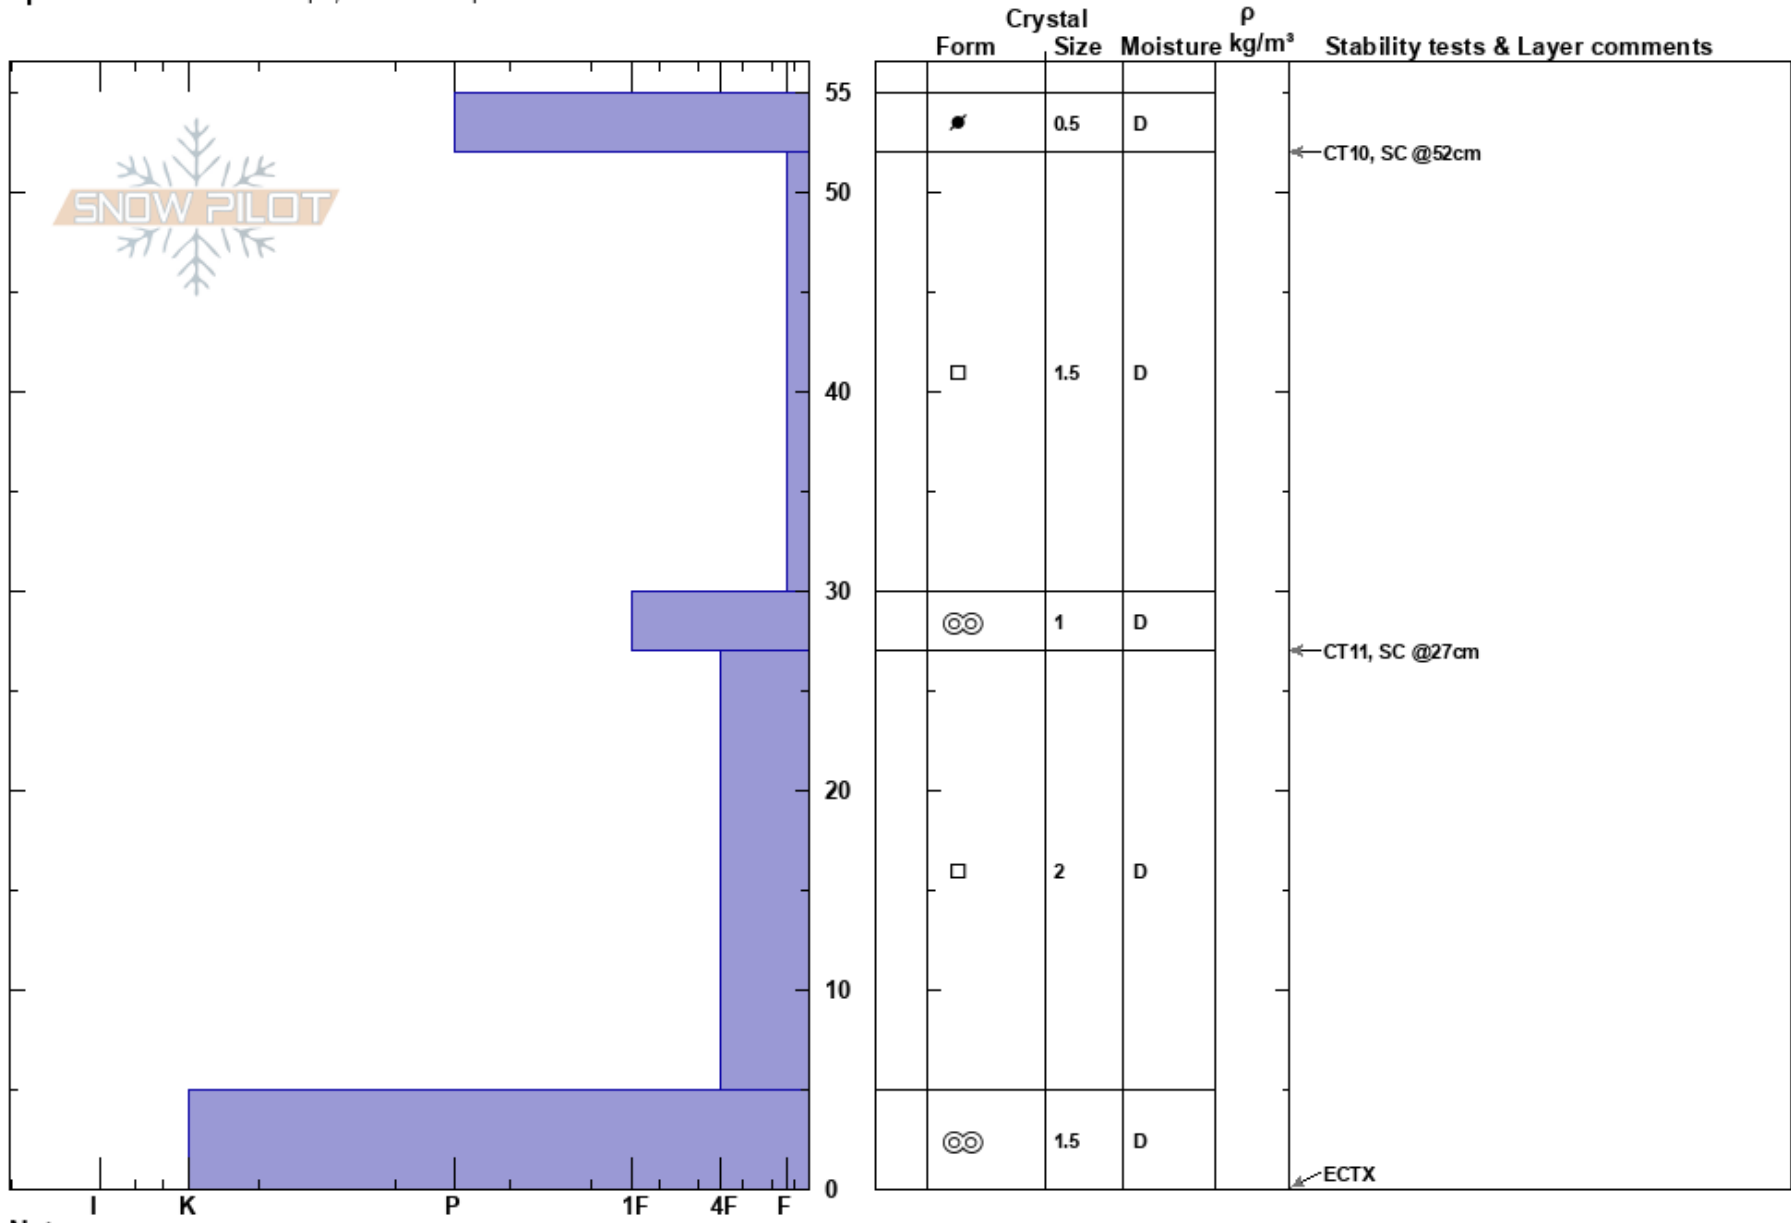

MacMillan  
 San Juan Range  
 CO  
**Elevation:** 12180 ft  
**Aspect:** 100°  
**Specifics:** Ski tracks on slope; We skied slope

Colin Mitchell  
 11/17/2018 - 12:30pm  
**Co-ord:** 37.89280N, -107.69440W  
**Slope Angle:** 23°  
**Wind Loading:** yes

**Stability:** Good **HS:**55 **Layer Notes:**  
**Air Temperature:** 26°C **PF:**50 27-5cm: Problematic layer  
**Sky Cover:** FEW  
**Precipitation:** NO  
**Wind:** W Light Breeze

**Notes:** Little snow for transport, but light windloading observed near ridgetops