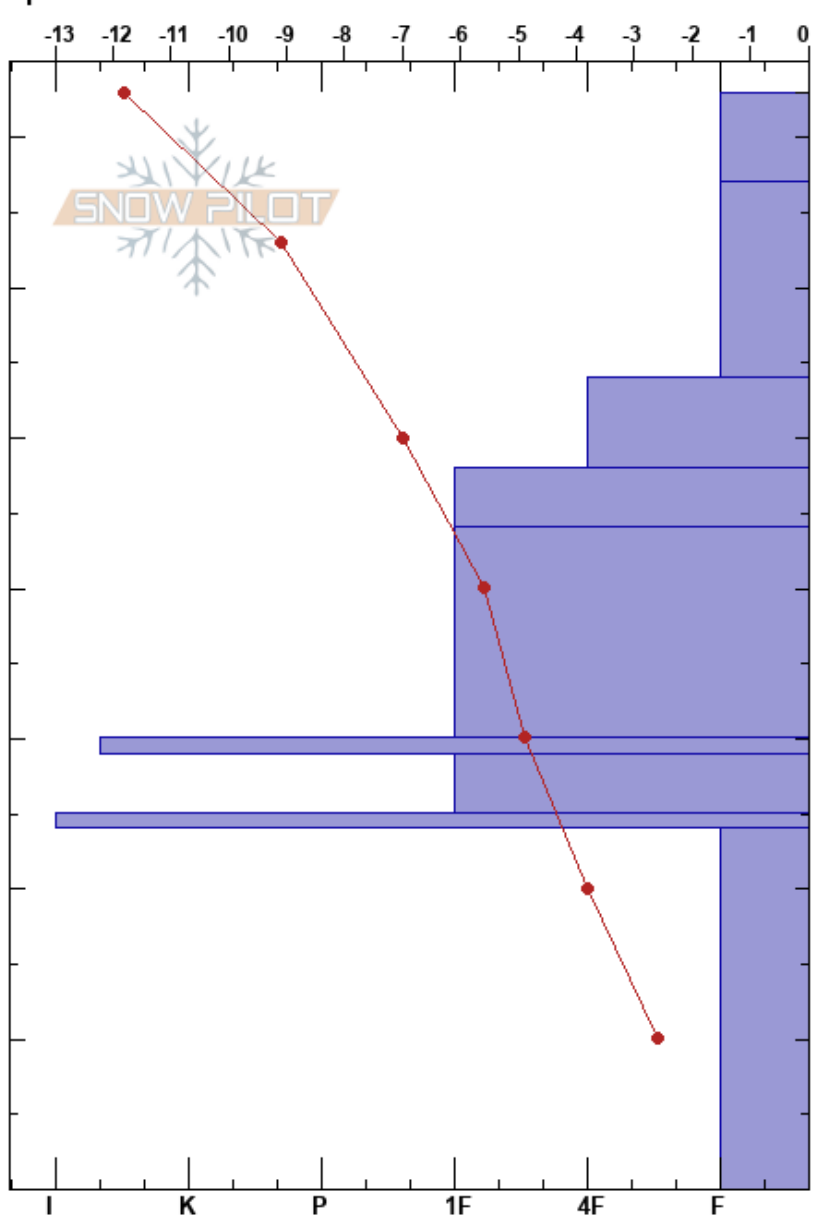

Alta Early Season
 Wasatch Range
 UT
 Elevation: 1059 ft
 Aspect: N
 Specifics:

Erme Catino
 11/16/2018 - 11:30am
 Co-ord: 40.56868N, -111.60905W
 Slope Angle: 23°
 Wind Loading:

Stability: **HS:73**
 Air Temperature: -3°C
 Sky Cover: CLR
 Precipitation: NO
 Wind: Calm
 Layer Notes:
 30-29cm: Problematic layer

Form	Crystal		ρ kg/m ³	Stability tests & Layer comments
	Size	Moisture		
☐	1			
☐	1			
☐ (✱)	1-3			
☐	1-2			
				ECTP19 @30cm
☐	1			CT20, Q1 @30cm CT20 failed @ 30cm
☐ (∧)	2			
				STM @0cm

Notes: