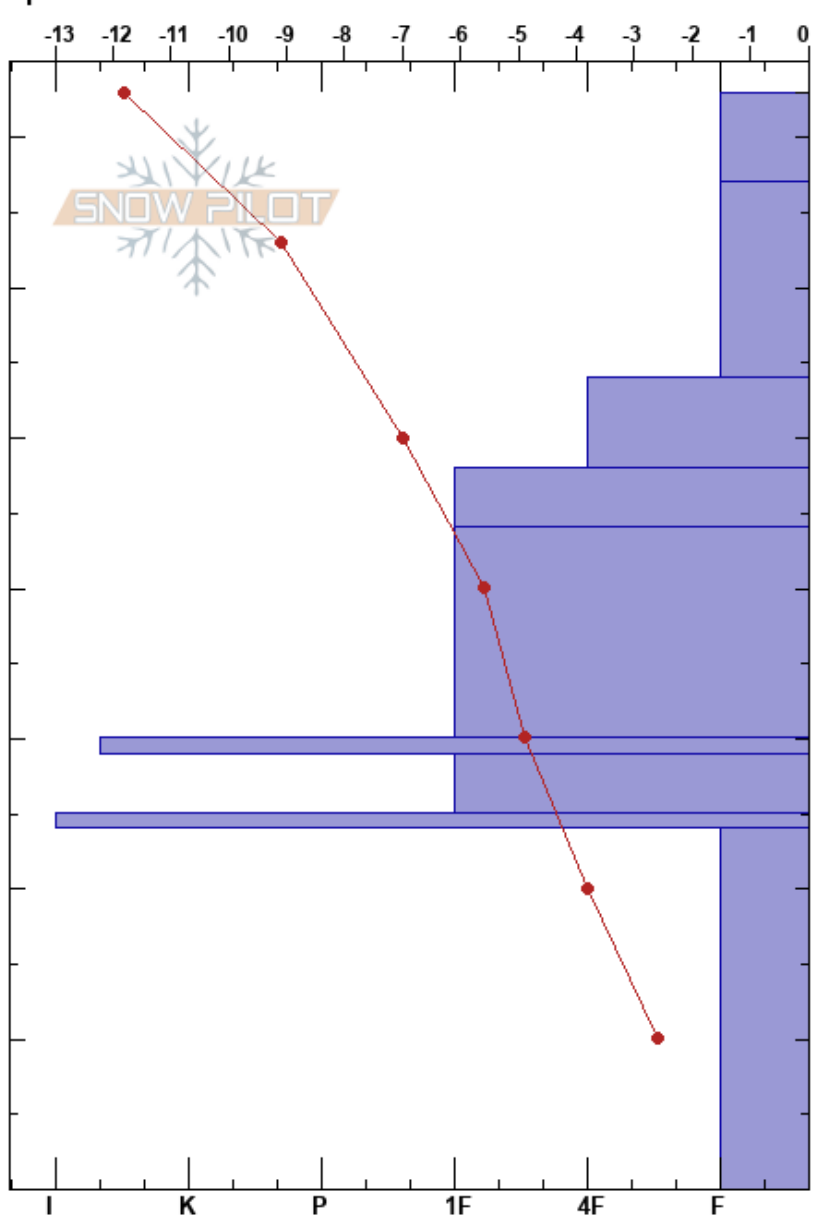

Alta Early Season
 Wasatch Range
 UT
 Elevation: 1059 ft
 Aspect: N
 Specifics:

Erme Catino
 11/16/2018 - 11:30am
 Co-ord: 40.56868N, -111.60905W
 Slope Angle: 23°
 Wind Loading:

Stability: **HS:73**
 Air Temperature: -3°C
 Sky Cover: CLR
 Precipitation: NO
 Wind: Calm
 Layer Notes:
 30-29cm: Problematic layer

Form	Crystal		Moisture	ρ kg/m ³	Stability tests & Layer comments
	Size				
☐	1				
☐	1				
☐ (✱)	1-3				
☐	1-2				
					ECTP19 @30cm
☐	1				CT20, Q1 @30cm CT20 failed @ 30cm
☐ (∧)	2				
					STM @0cm

Notes: