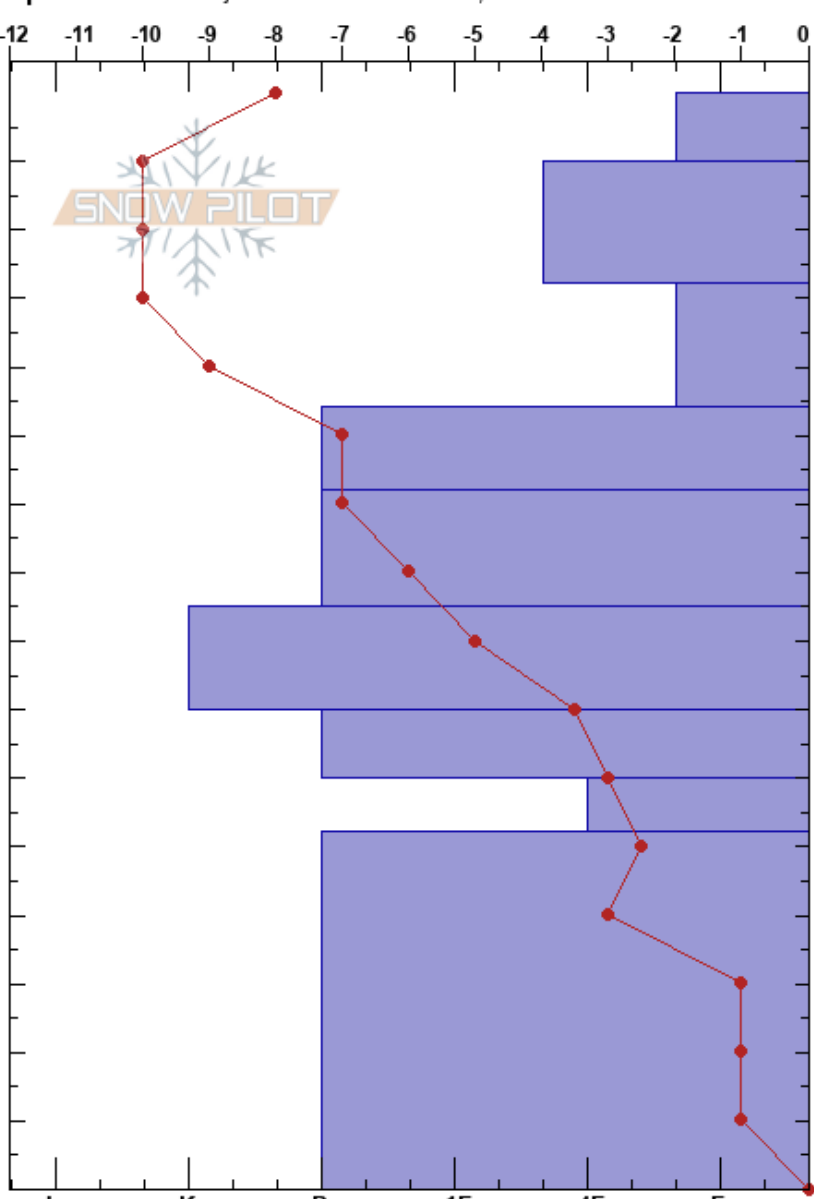

Money Pk Saddle N Face Eric Tollund  
 Front Range 11/15/2018 - 12:45pm  
 CO  
 Elevation: 3675 m  
 Aspect: 0°  
 Specifics: Pit is adjacent to avalanche: flank;

**Stability:**  
 Air Temperature: -5°C  
 Sky Cover: FEW  
 Precipitation: NO  
 Wind: NW Moderate

**HS:160**  
**PS: 10** 100-108cm:Problematic layer

Form	Crystal		$\rho$ kg/m <sup>3</sup>	Stability tests & Layer comments
	Size	Moisture		
/	1			
⊖	1			
⊖	0.5			
.	0.5			
.	0.5			
.	0.5			
.	1			
□	1-2			
●	1			

CTN  
 ECTX

**Notes:** Pit along fx. line adj. to crown from slide on N. face of Money Pk. beg. of Nov.