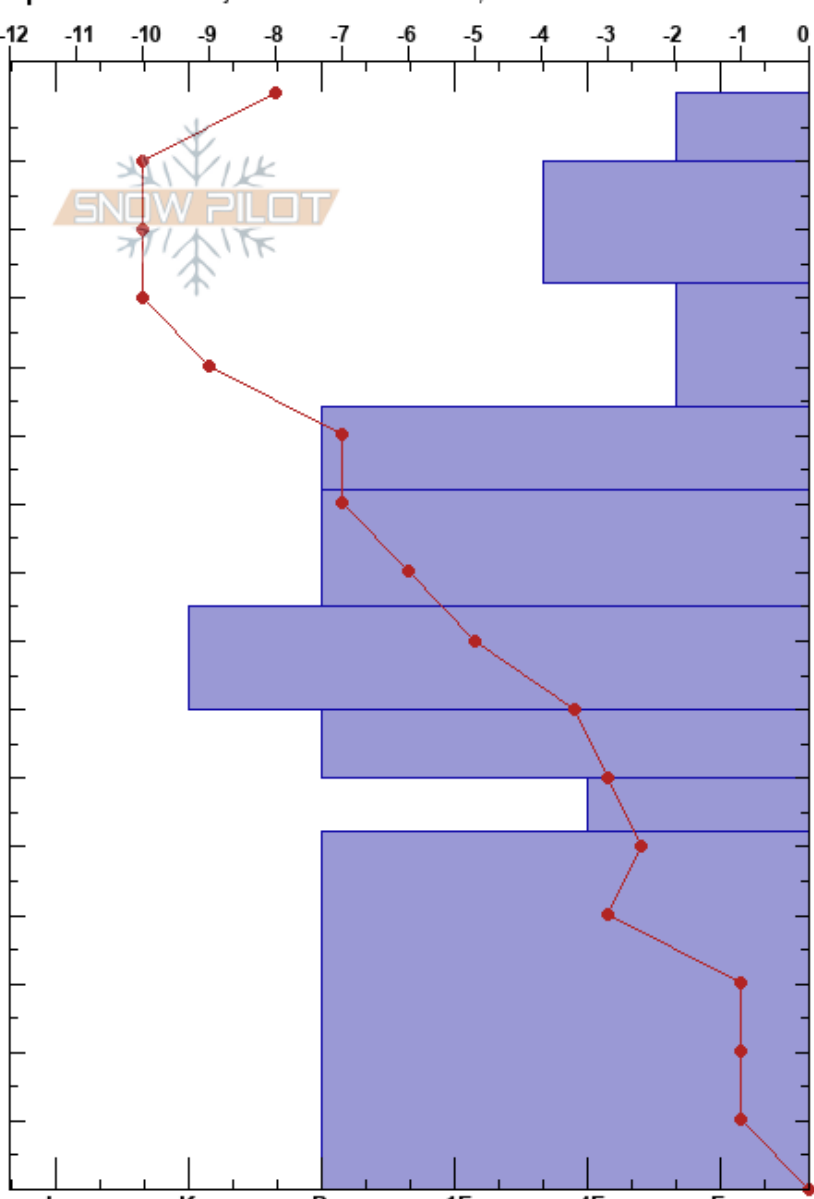

Money Pk Saddle N Face Eric Tollund  
 Front Range 11/15/2018 - 12:45pm  
 CO  
 Elevation: 3675 m  
 Aspect: 0°  
 Specifics: Pit is adjacent to avalanche: flank;

**Stability:**  
**Air Temperature:** -5°C  
**Sky Cover:** FEW  
**Precipitation:** NO  
**Wind:** NW Moderate

**HS:** 160  
**PS:** 10 100-108cm: Problematic layer

Form	Crystal		$\rho$ kg/m <sup>3</sup>	Stability tests & Layer comments
	Size	Moisture		
/	1			
⊖	1			
⊖	0.5			
.	0.5			
.	0.5			
.	0.5			
.	1			
□	1-2			
●	1			

CTN  
 ECTX

**Notes:** Pit along fx. line adj. to crown from slide on N. face of Money Pk. beg. of Nov.