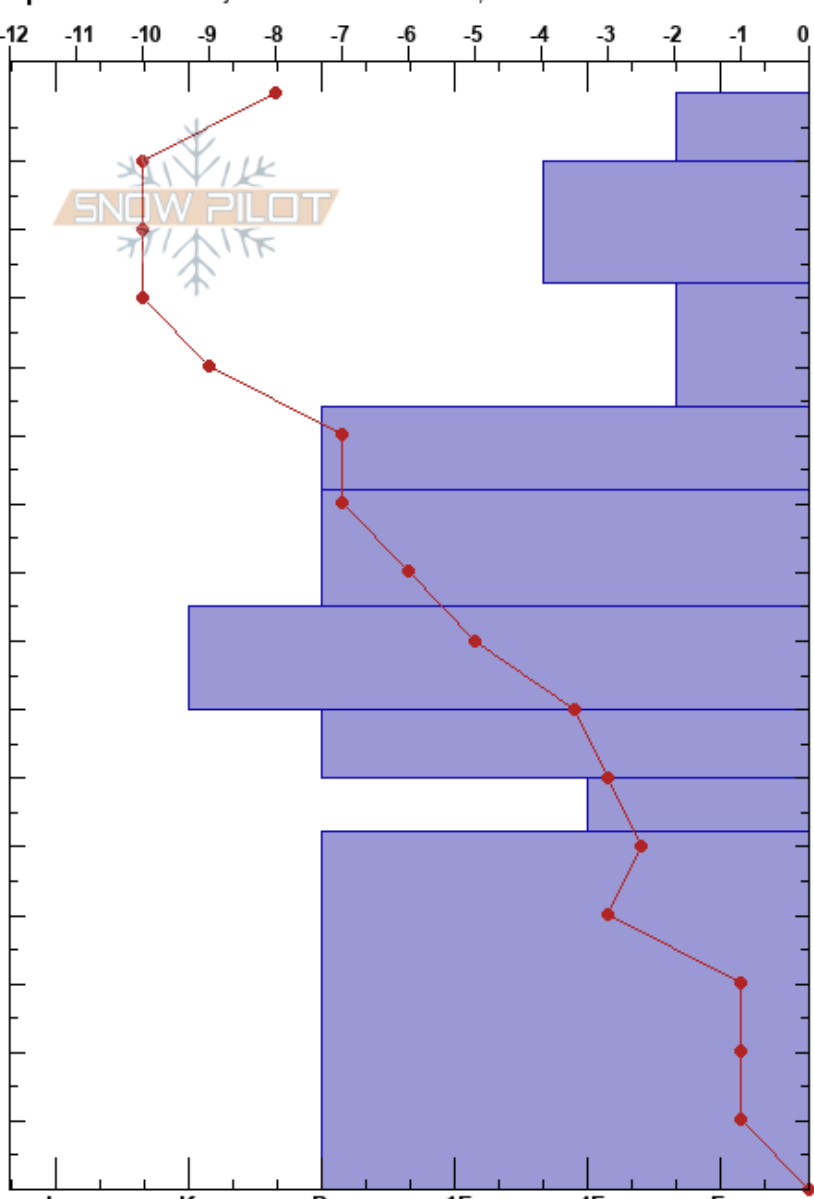

Money Pk Saddle N Face Eric Tollund
 Front Range 11/15/2018 - 12:45pm
 CO
 Elevation: 3675 m
 Aspect: 0°
 Specifics: Pit is adjacent to avalanche: flank;

Stability:
 Air Temperature: -5°C
 Sky Cover: FEW
 Precipitation: NO
 Wind: NW Moderate

HS:160
 PS: 10 100-108cm:Problematic layer

Form	Crystal		ρ kg/m ³	Stability tests & Layer comments
	Size	Moisture		
/	1			
⊖	1			
⊖	0.5			
.	0.5			
.	0.5			
.	0.5			
.	1			
□	1-2			
●	1			

CTN
 ECTX

Notes: Pit along fx. line adj. to crown from slide on N. face of Money Pk. beg. of Nov.